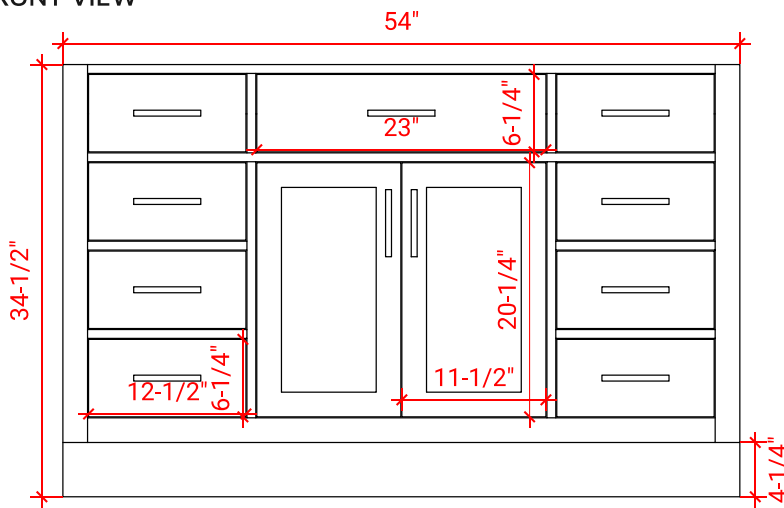

54" SINGLE SINK BASE CABINET

BASE CABINET DIMENSIONS

54" W x 21.5" D x 34.5" H

FEATURES

- Solid wood frame & plywood panels
- Dovetail drawers and joints
- Soft closing doors & drawers

HARDWARE FINISHES

Brushed Nickel Satin Brass Matte Black Polished Chrome

AVAILABLE COLORS

White Grey Midnight Blue

FRONT VIEW

SIDE VIEW

PLAN VIEW

54" SINGLE RECTANGLE SINK COUNTERTOP WITH 1.5 IN. THICKNESS

OVERALL DIMENSIONS

54.25" W x 22" D x 1.5" H

COUNTERTOP OPTIONS

Carrara White Quartz

FEATURES

- Solid countertop with mitered edges & seams
- Undermount white rectangular sink
- Pre-drilled for 8" widespread faucet

INCLUDED

- Countertop
- Matching Backsplash
- Rectangle Sink

COUNTERTOP PLAN VIEW

EDGE SIDE VIEW

THREE DIMENSIONAL COUNTERTOP VIEW