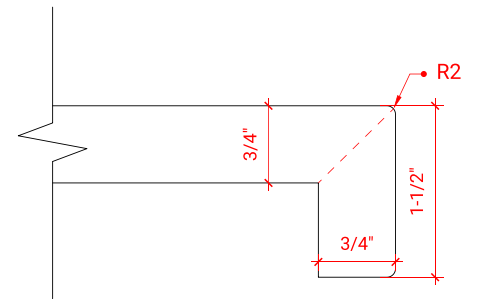

54" SINGLE SINK BASE CABINET

BASE CABINET DIMENSIONS

54" W x 21.5" D x 34.5" H

FEATURES

- Solid wood frame & plywood panels
- Dovetail drawers and joints
- Soft closing doors & drawers

HARDWARE FINISHES

Brushed Nickel Satin Brass Matte Black Polished Chrome

AVAILABLE COLORS

White Grey Midnight Blue

FRONT VIEW

SIDE VIEW

PLAN VIEW

54" SINGLE RECTANGLE SINK COUNTERTOP WITH 1.5 IN. THICKNESS

OVERALL DIMENSIONS

54.25" W x 22" D x 1.5" H

COUNTERTOP OPTIONS

Carrara White Quartz

FEATURES

- Solid countertop with mitered edges & seams
- Undermount white rectangular sink
- Pre-drilled for 8" widespread faucet

INCLUDED

- Countertop
- Matching Backsplash
- Rectangle Sink

COUNTERTOP PLAN VIEW

EDGE SIDE VIEW

THREE DIMENSIONAL COUNTERTOP VIEW