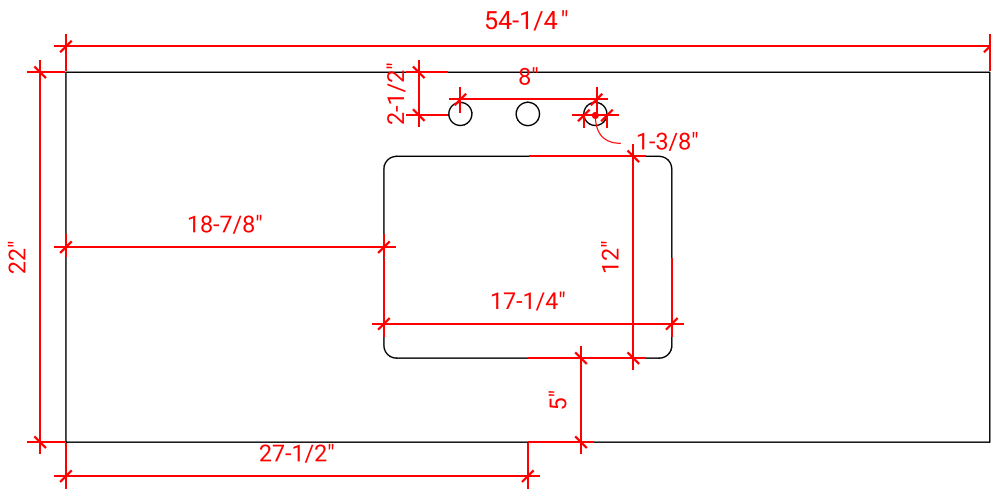

54" SINGLE SINK BASE CABINET

BASE CABINET DIMENSIONS

54" W x 21.5" D x 34.5" H

FEATURES

- Solid wood frame & plywood panels
- Dovetail drawers and joints
- Soft closing doors & drawers

HARDWARE FINISHES

Brushed Nickel Satin Brass Matte Black Polished Chrome

AVAILABLE COLORS

White Grey Midnight Blue

FRONT VIEW

SIDE VIEW

PLAN VIEW

54" SINGLE RECTANGLE SINK COUNTERTOP WITH 1.5 IN. THICKNESS

OVERALL DIMENSIONS

54.25" W x 22" D x 1.5" H

COUNTERTOP OPTIONS

Carrara White Quartz

FEATURES

- Solid countertop with mitered edges & seams
- Undermount white rectangular sink
- Pre-drilled for 8" widespread faucet

INCLUDED

- Countertop
- Matching Backsplash
- Rectangle Sink

COUNTERTOP PLAN VIEW

EDGE SIDE VIEW

THREE DIMENSIONAL COUNTERTOP VIEW