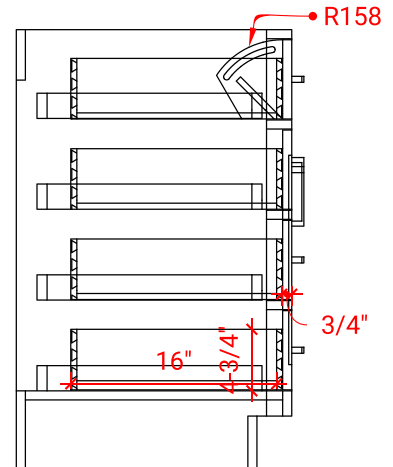

54" SINGLE SINK BASE CABINET

BASE CABINET DIMENSIONS

54" W x 21.5" D x 34.5" H

FEATURES

- Solid wood frame & plywood panels
- Dovetail drawers and joints
- Soft closing doors & drawers

HARDWARE FINISHES

Brushed Nickel Satin Brass Matte Black Polished Chrome

AVAILABLE COLORS

White Grey Midnight Blue

FRONT VIEW

SIDE VIEW

PLAN VIEW

54" SINGLE RECTANGLE SINK COUNTERTOP WITH 1.5 IN. THICKNESS

OVERALL DIMENSIONS

54.25" W x 22" D x 1.5" H

COUNTERTOP OPTIONS

Carrara White Quartz

FEATURES

- Solid countertop with mitered edges & seams
- Undermount white rectangular sink
- Pre-drilled for 8" widespread faucet

INCLUDED

- Countertop
- Matching Backsplash
- Rectangle Sink

COUNTERTOP PLAN VIEW

EDGE SIDE VIEW

THREE DIMENSIONAL COUNTERTOP VIEW