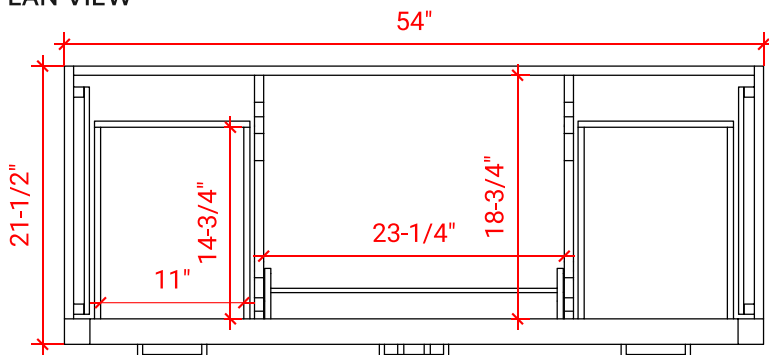

54" SINGLE SINK BASE CABINET

BASE CABINET DIMENSIONS

54" W x 21.5" D x 34.5" H

FEATURES

- Solid wood frame & plywood panels
- Dovetail drawers and joints
- Soft closing doors & drawers

HARDWARE FINISHES

Brushed Nickel Satin Brass Matte Black Polished Chrome

AVAILABLE COLORS

White Grey Midnight Blue

FRONT VIEW

SIDE VIEW

PLAN VIEW

54" SINGLE RECTANGLE SINK COUNTERTOP WITH 1.5 IN. THICKNESS

OVERALL DIMENSIONS

54.25" W x 22" D x 1.5" H

COUNTERTOP PLAN VIEW

EDGE SIDE VIEW

THREE DIMENSIONAL COUNTERTOP VIEW