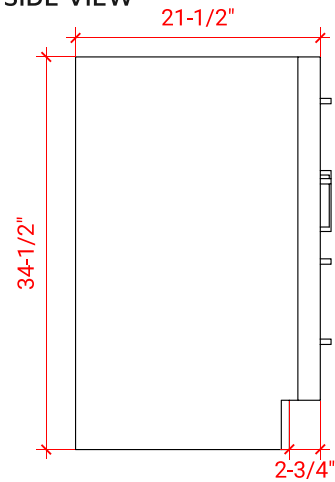

54" SINGLE SINK BASE CABINET

BASE CABINET DIMENSIONS

54" W x 21.5" D x 34.5" H

FEATURES

- Solid wood frame & plywood panels
- Dovetail drawers and joints
- Soft closing doors & drawers

HARDWARE FINISHES

Brushed Nickel Satin Brass Matte Black Polished Chrome

AVAILABLE COLORS

White Grey Midnight Blue

FRONT VIEW

SIDE VIEW

PLAN VIEW

54" SINGLE RECTANGLE SINK COUNTERTOP WITH 1.5 IN. THICKNESS

OVERALL DIMENSIONS

54.25" W x 22" D x 1.5" H

COUNTERTOP PLAN VIEW

EDGE SIDE VIEW

THREE DIMENSIONAL COUNTERTOP VIEW