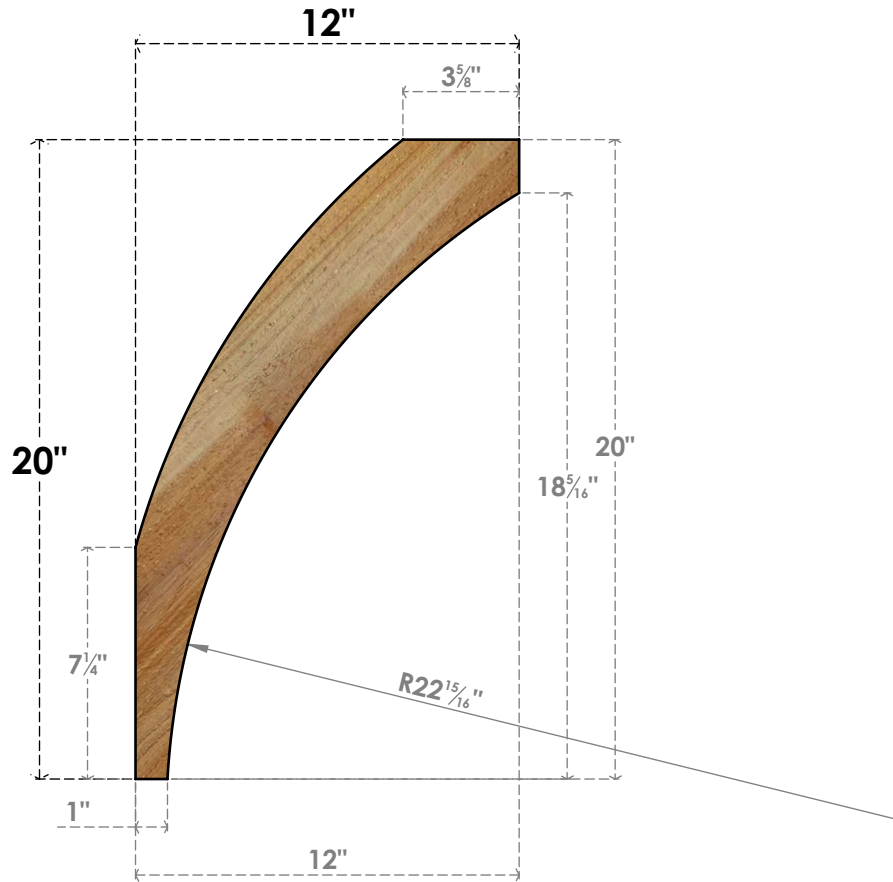

BRC06X12X20THR00RWR

6"W X 12"D X 20"H THORTON ROUGH SAWN BRACE, WESTERN RED CEDAR

SIDE

FRONT

EKENA MILLWORK
 2300 WEST MAIN ST.
 CLARKSVILLE, TX 75426
 TOLL FREE: 866-607-0453
 WWW.EKENAMILLWORK.COM

NOTES

1. INSTALLATION TO BE COMPLETED IN ACCORDANCE WITH MANUFACTURER'S SPECIFICATIONS.
2. DRAWING MAY NOT BE TO SCALE
3. THIS DRAWING IS INTENDED FOR DESIGN AND PLANNING PURPOSES ONLY.
4. ALL INFORMATION CONTAINED HEREIN WAS CURRENT AT THE TIME OF DEVELOPMENT BUT MUST BE REVIEWED AND APPROVED BY THE PRODUCT MANUFACTURER TO BE CONSIDERED ACCURATE.
5. PRODUCTS ARE NOT KILN DRIED. THIS ITEM IS UNIQUE AND WILL CONTAIN THE NATURAL VARIATIONS THAT THE WOOD SPECIES OFFERS. THIS MAY RESULT IN VARIATIONS UP TO 1/4"