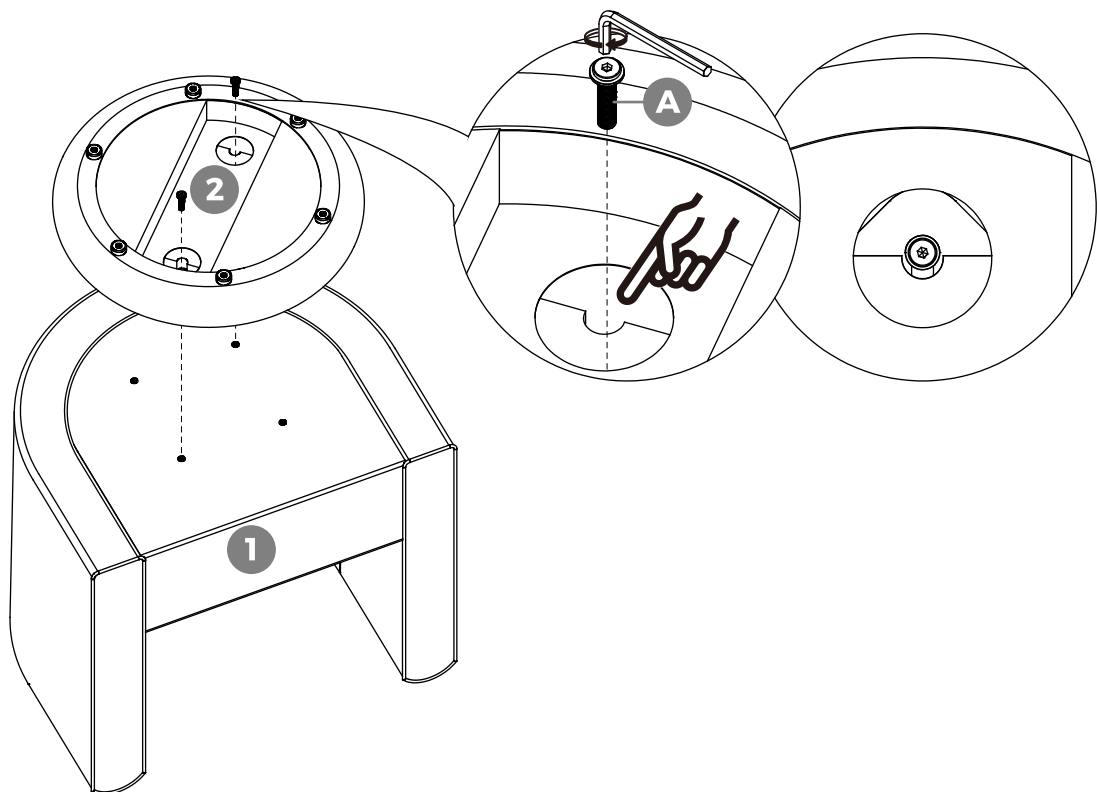

Assembly Instructions

CAUTION : Inappropriate installation of screws will cause damages to the product !

Step 1