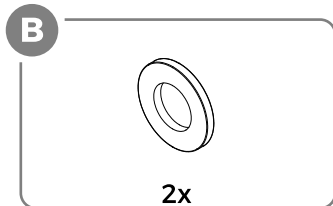

Assembly Instructions

CAUTION : Inappropriate installation of screws will cause damages to the product !

Step 2