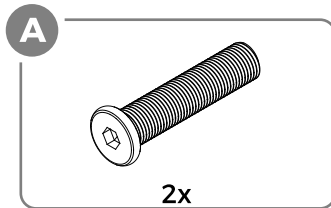

Assembly Instructions

CAUTION : Inappropriate installation of screws will cause damages to the product !

Step 1