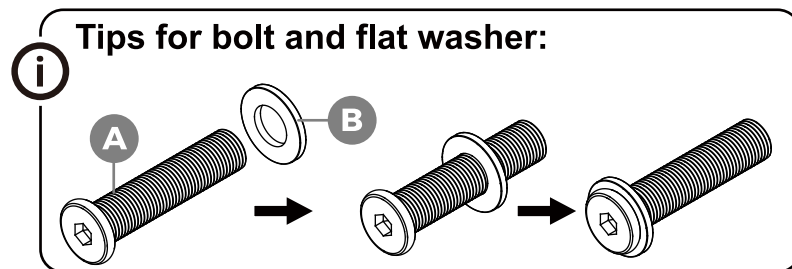

Assembly Instructions

CAUTION : Inappropriate installation of screws will cause damages to the product !

Step 1