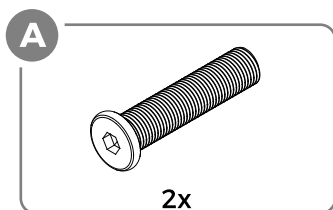

Assembly Instructions

CAUTION : Inappropriate installation of screws will cause damages to the product !

Step 2