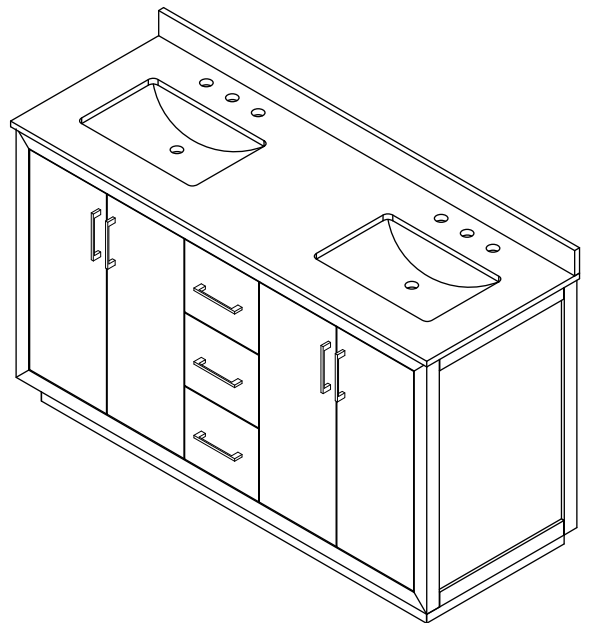

WYNDHAM COLLECTION

TOP VIEW OF VANITY CABINET

*Note: Due to high probability of breakage, the backsplash comes in two pieces, cut from the same piece. All measurements are $\pm 1/4"$.

WC-4141-60-DBL-VCA3

WYNDHAM COLLECTION

Side splash is reversible.

Note: Due to high probability of breakage, the backsplash comes in two pieces, cut from the same piece. All measurements are $\pm 1/4"$.

WC-VCA3-60-DBL-TOP