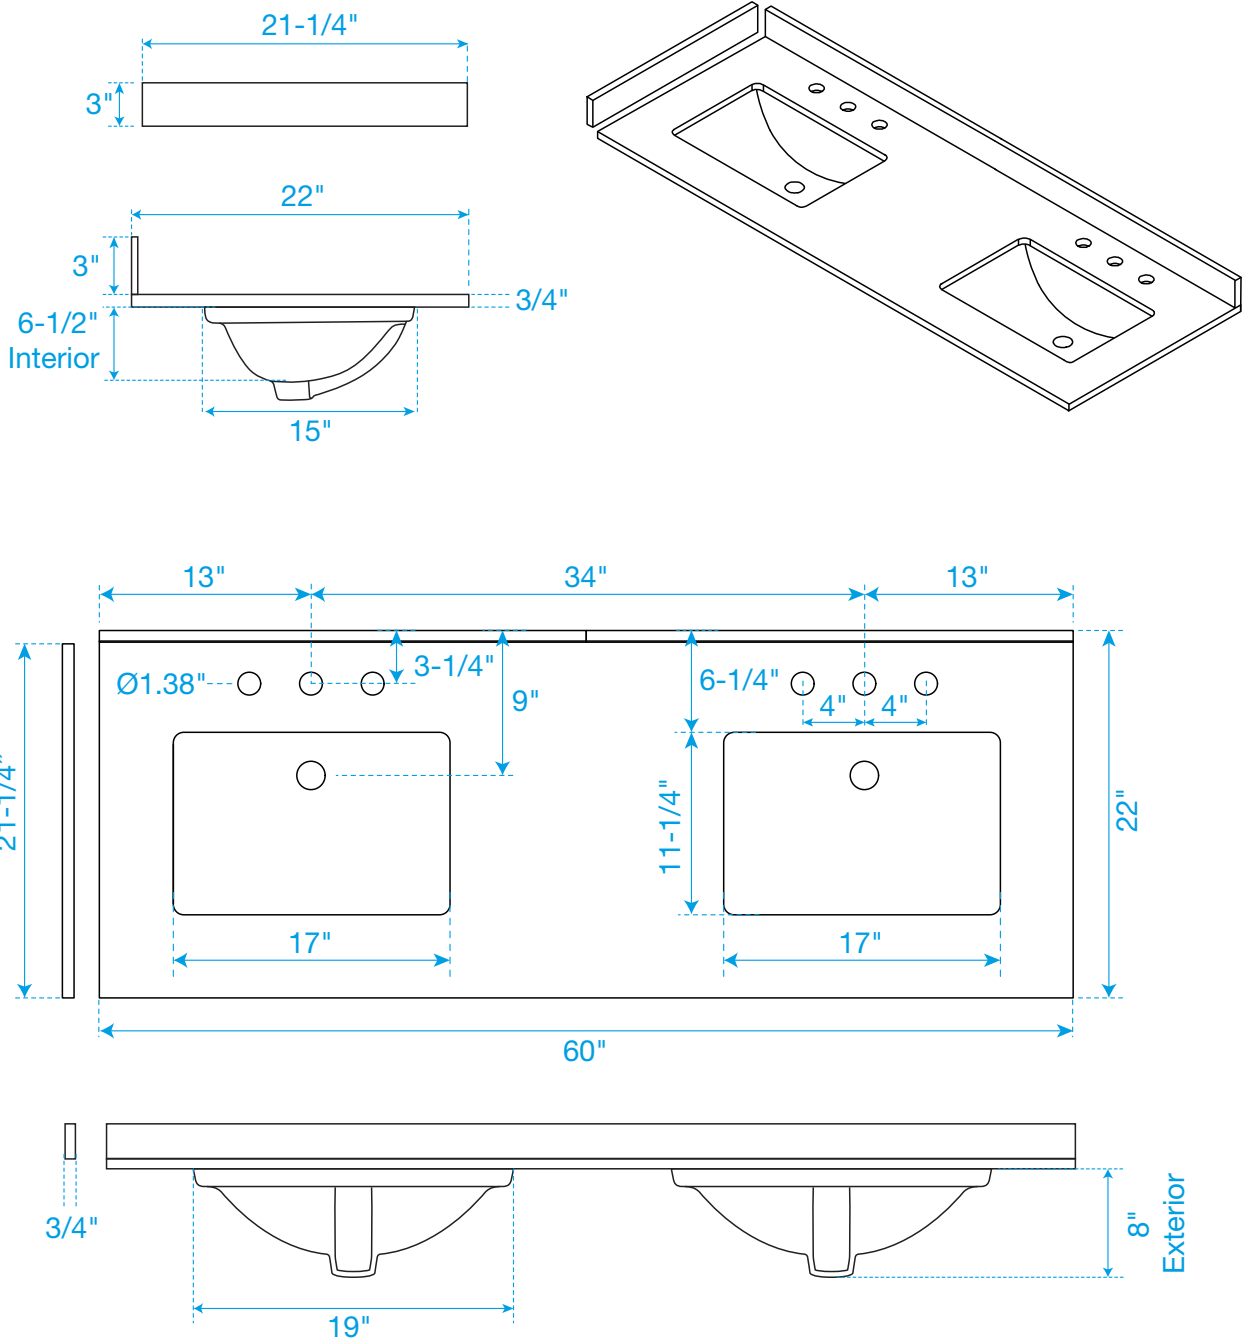

WYNDHAM COLLECTION

TOP VIEW OF VANITY CABINET

*Note: Due to high probability of breakage, the backsplash comes in two pieces, cut from the same piece. All measurements are $\pm 1/4"$.

WC-4141-60-DBL-VCA3

WYNDHAM COLLECTION

Side splash is reversible.

Note: Due to high probability of breakage, the backsplash comes in two pieces, cut from the same piece. All measurements are $\pm 1/4"$.

WC-VCA3-60-DBL-TOP