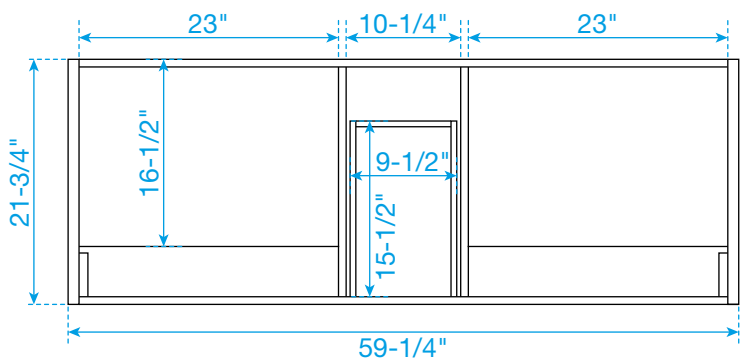

WYNDHAM COLLECTION

TOP VIEW OF VANITY CABINET

*Note: Due to high probability of breakage, the backsplash comes in two pieces, cut from the same piece. All measurements are $\pm 1/4"$.

WC-4141-60-DBL-VCA3

WYNDHAM COLLECTION

Side splash is reversible.

Note: Due to high probability of breakage, the backsplash comes in two pieces, cut from the same piece. All measurements are $\pm 1/4"$.

WC-VCA3-60-DBL-TOP