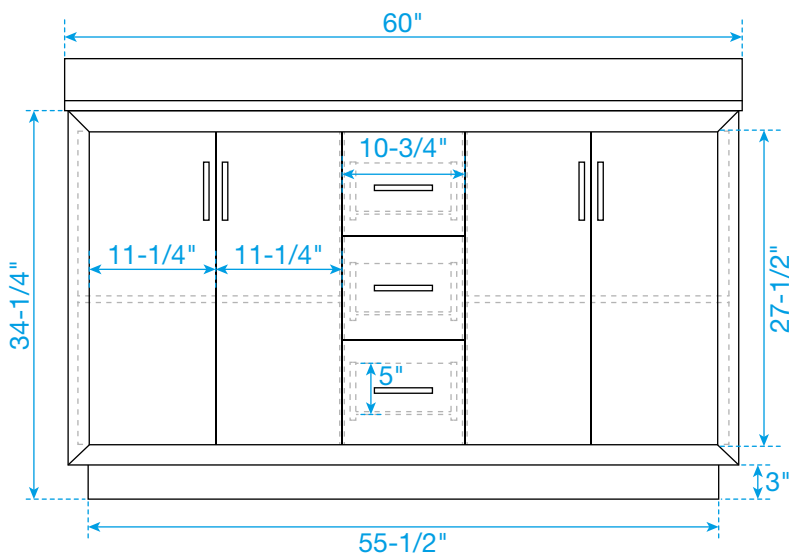

WYNDHAM COLLECTION

TOP VIEW OF VANITY CABINET

*Note: Due to high probability of breakage, the backsplash comes in two pieces, cut from the same piece. All measurements are $\pm 1/4"$.

WC-4141-60-DBL-VCA3

WYNDHAM COLLECTION

Side splash is reversible.

Note: Due to high probability of breakage, the backsplash comes in two pieces, cut from the same piece. All measurements are $\pm 1/4"$.

WC-VCA3-60-DBL-TOP