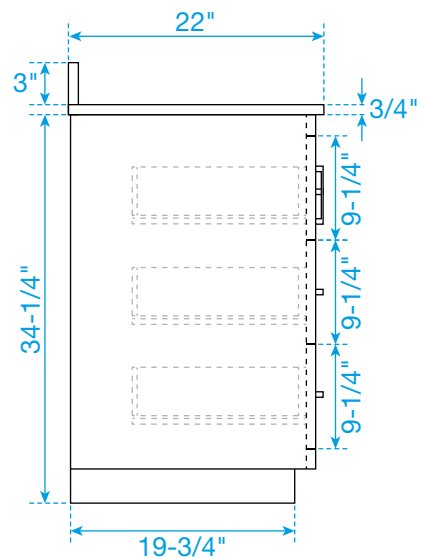

WYNDHAM COLLECTION

TOP VIEW OF VANITY CABINET

*Note: Due to high probability of breakage, the backsplash comes in two pieces, cut from the same piece. All measurements are $\pm 1/4"$.

WC-4141-60-DBL-VCA3

WYNDHAM COLLECTION

Side splash is reversible.

Note: Due to high probability of breakage, the backsplash comes in two pieces, cut from the same piece. All measurements are $\pm 1/4"$.

WC-VCA3-60-DBL-TOP