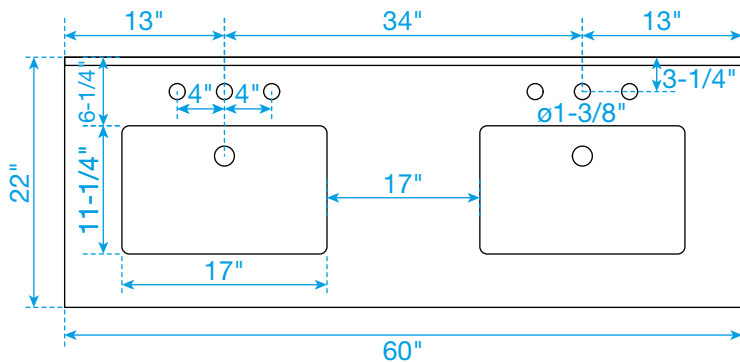

WYNDHAM COLLECTION

TOP VIEW OF VANITY CABINET

*Note: Due to high probability of breakage, the backsplash comes in two pieces, cut from the same piece. All measurements are $\pm 1/4"$.

WC-4141-60-DBL-VCA3

WYNDHAM COLLECTION

Side splash is reversible.

Note: Due to high probability of breakage, the backsplash comes in two pieces, cut from the same piece. All measurements are $\pm 1/4"$.

WC-VCA3-60-DBL-TOP