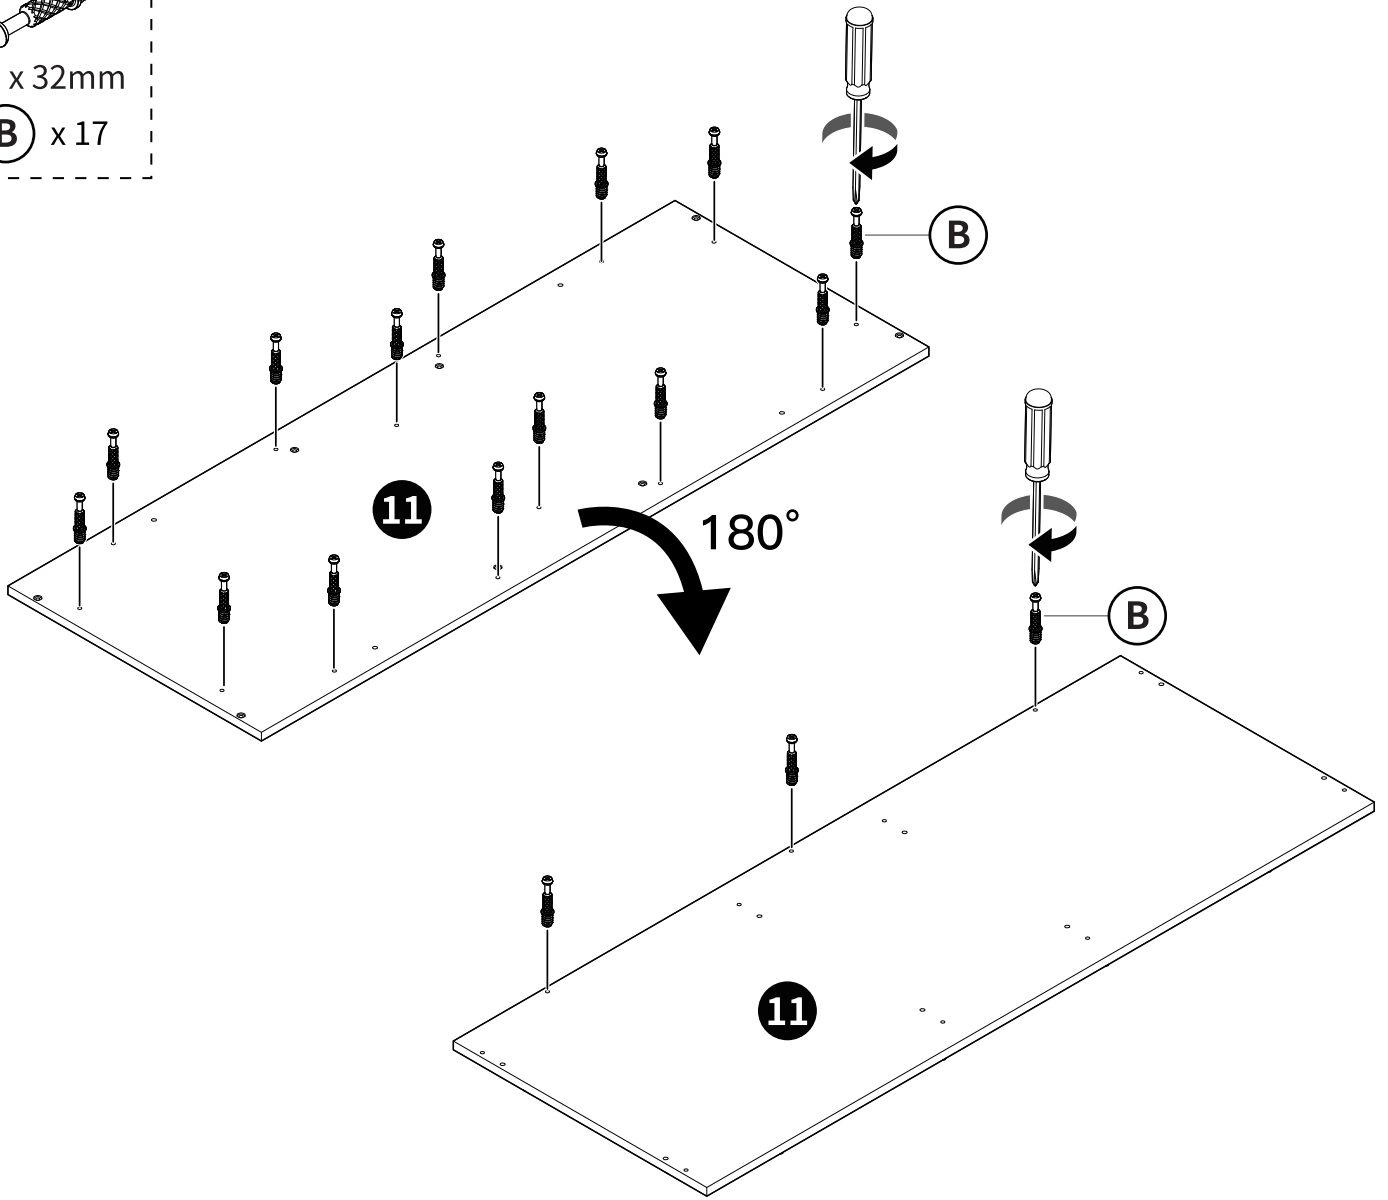

AMBFC06

Ø15 x 9mm

(A) x 66

Ø6 x 32mm

(B) x 66

Ø6 x 30mm

(C) x 28

Ø3.5 x 12mm

(D) x 58

Ø4 x 12mm

(E) x 4

Ø5 x 40mm

(F) x 10

(G) x 4

(H) x 2

Ø4 x 38mm

(L)

(R)

(N2) x 4

Installation Guide

1

Note: Fully tighten screws to avoid loose drawers and ensure smooth movement.

Note: Fully tighten screws to avoid loose drawers and ensure smooth movement.

2

4

Note: The drawers with the side panel keyhole should be attached to the left.

Drawer Slide Under Cabinet Slide

Drawer Slide Not Aligned

To lock

Insert & Press

To unlock

Press & Turn