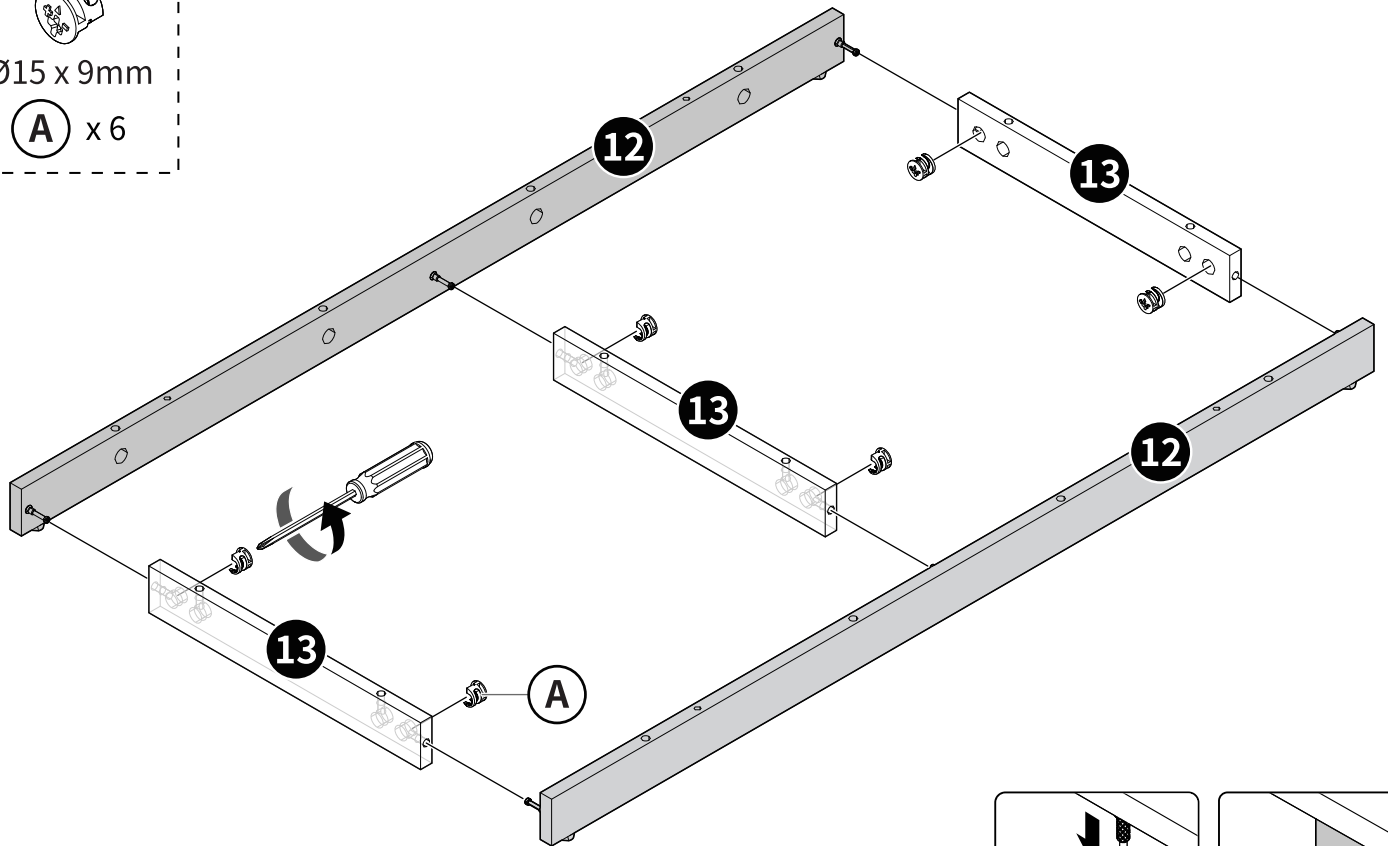

(D) x 58

Ø4 x 12mm

(E) x 4

Ø5 x 40mm

(F) x 10

(G) x 4

(H) x 2

Ø4 x 38mm

(L)

(R)

(N2) x 4

Installation Guide

1

Note: Fully tighten screws to avoid loose drawers and ensure smooth movement.

Note: Fully tighten screws to avoid loose drawers and ensure smooth movement.

2

4

Note: The drawers with the side panel keyhole should be attached to the left.

Drawer Slide Under Cabinet Slide

Drawer Slide Not Aligned

To lock

Insert & Press

To unlock

Press & Turn