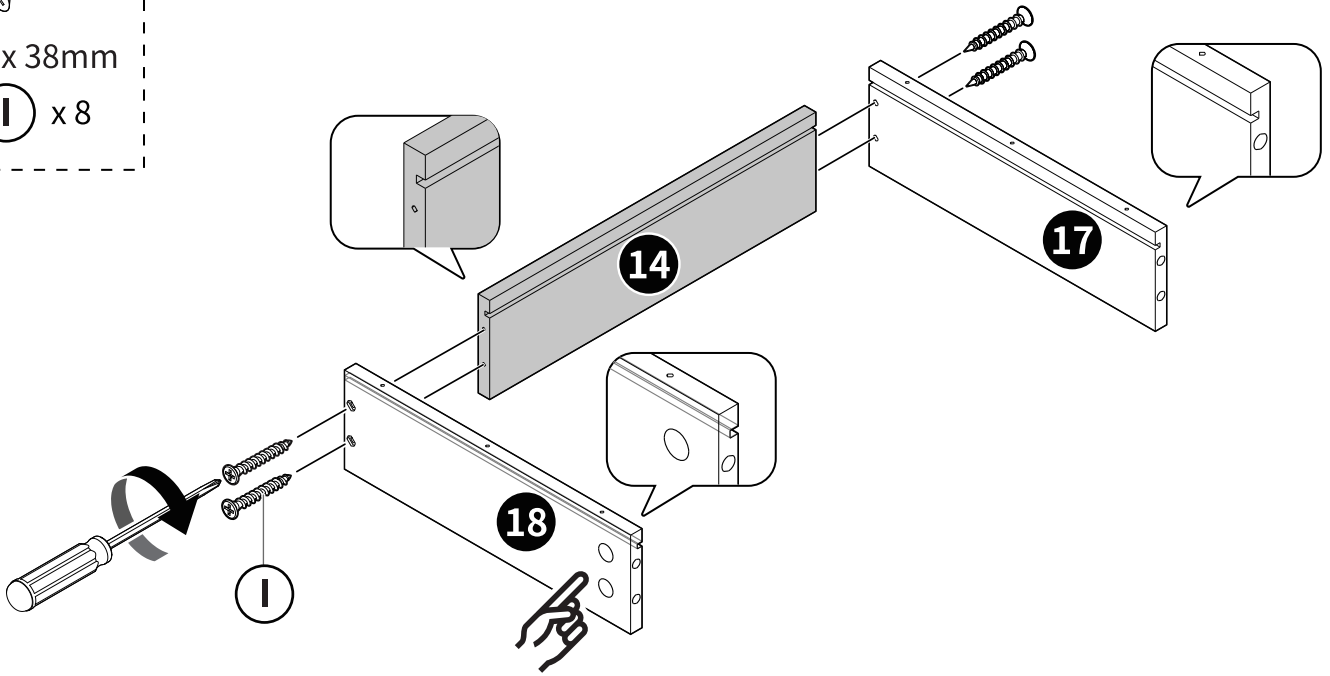

(D) x 58

Ø4 x 12mm

(E) x 4

Ø5 x 40mm

(F) x 10

(G) x 4

(H) x 2

Ø4 x 38mm

(L)

(R)

(N2) x 4

Installation Guide

1

Note: Fully tighten screws to avoid loose drawers and ensure smooth movement.

Note: Fully tighten screws to avoid loose drawers and ensure smooth movement.

2

4

Note: The drawers with the side panel keyhole should be attached to the left.

Drawer Slide Under Cabinet Slide

Drawer Slide Not Aligned

To lock

Insert & Press

To unlock

Press & Turn