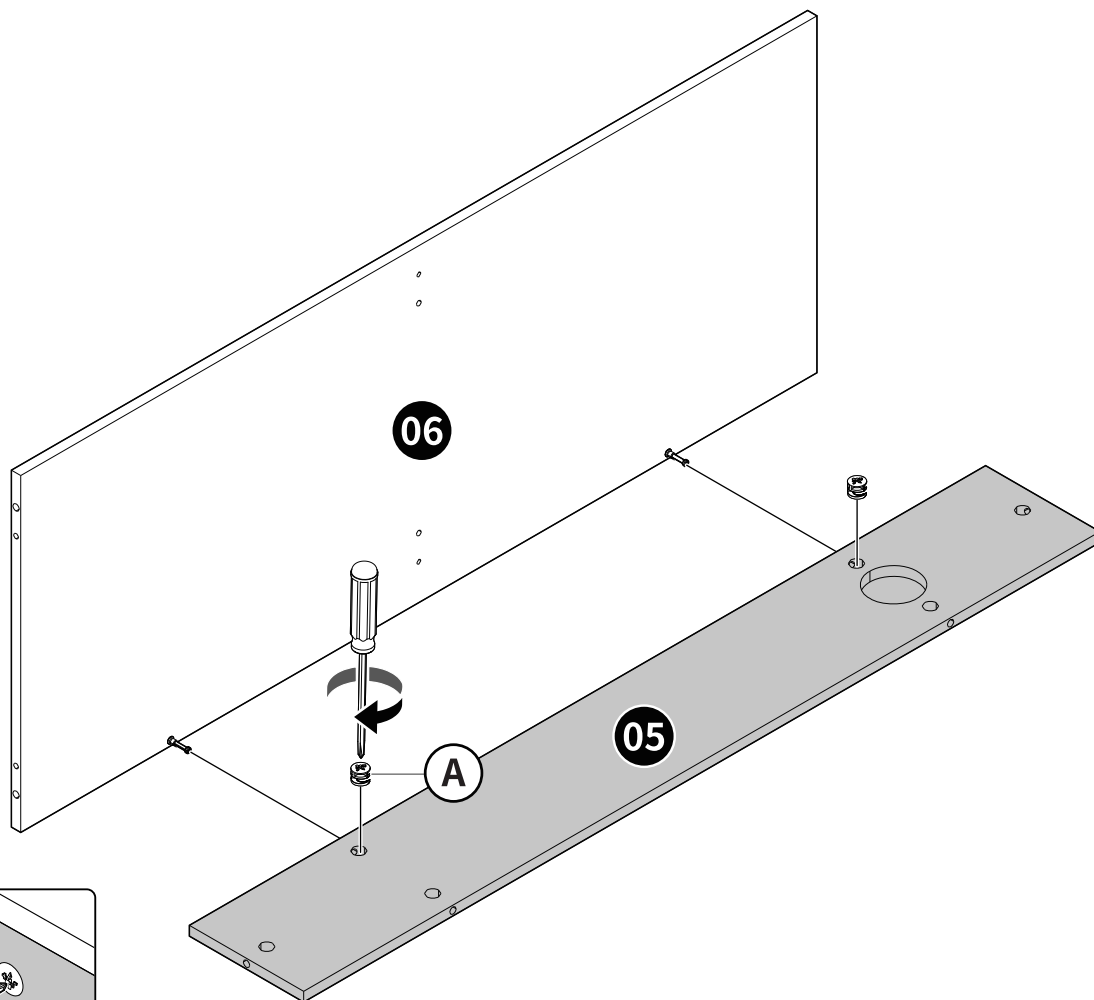

(D) x 58

Ø4 x 12mm

(E) x 4

Ø5 x 40mm

(F) x 10

(G) x 4

(H) x 2

Ø4 x 38mm

(L)

(R)

(N2) x 4

Installation Guide

1

Note: Fully tighten screws to avoid loose drawers and ensure smooth movement.

Note: Fully tighten screws to avoid loose drawers and ensure smooth movement.

2

4

Note: The drawers with the side panel keyhole should be attached to the left.

Drawer Slide Under Cabinet Slide

Drawer Slide Not Aligned

To lock

Insert & Press

To unlock

Press & Turn