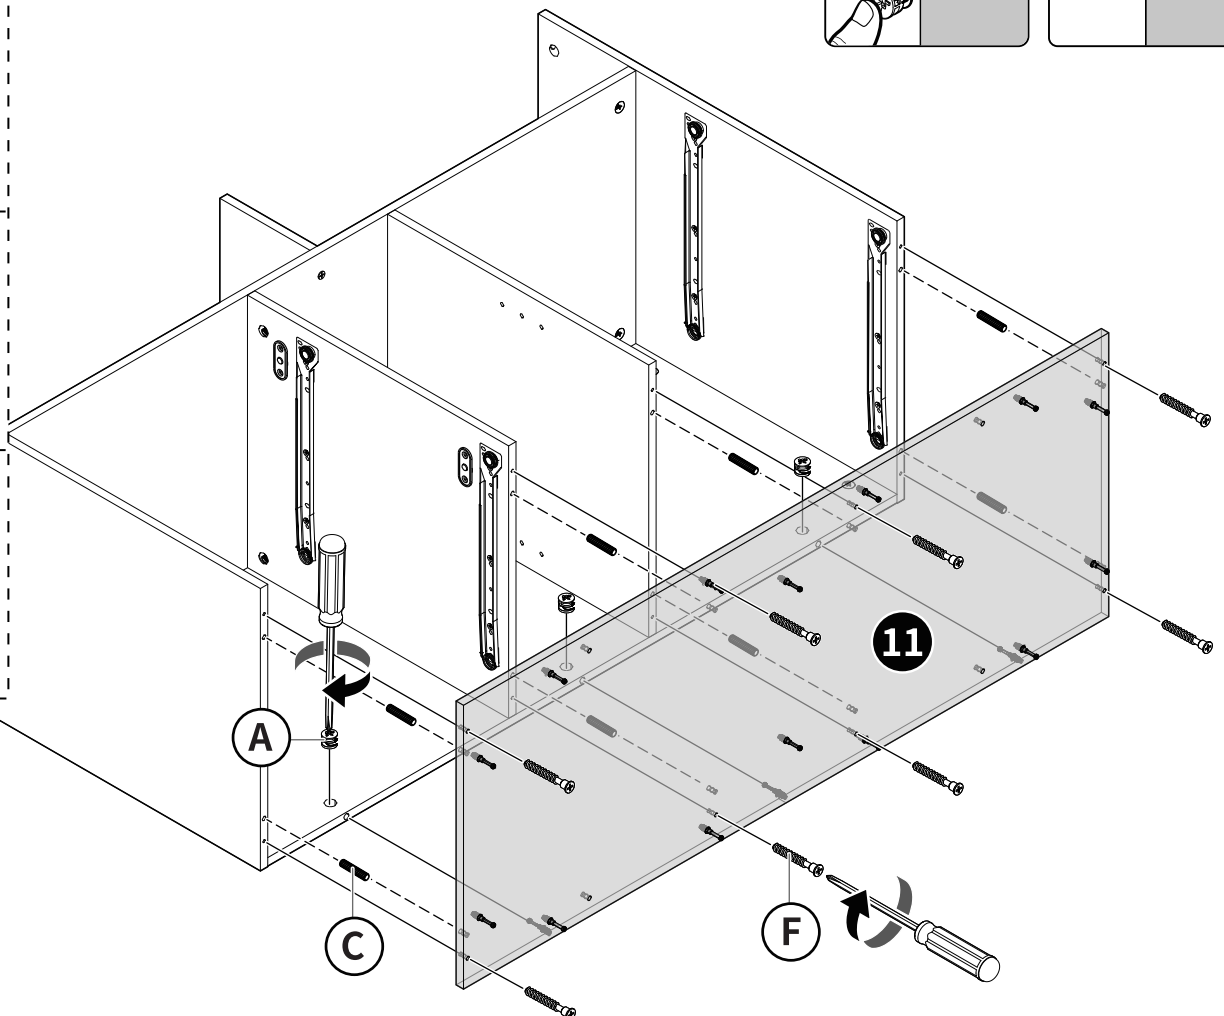

(D) x 58

Ø4 x 12mm

(E) x 4

Ø5 x 40mm

(F) x 10

(G) x 4

(H) x 2

Ø4 x 38mm

(L)

(R)

(N2) x 4

Installation Guide

1

Note: Fully tighten screws to avoid loose drawers and ensure smooth movement.

Note: Fully tighten screws to avoid loose drawers and ensure smooth movement.

2

4

Note: The drawers with the side panel keyhole should be attached to the left.

Drawer Slide Under Cabinet Slide

Drawer Slide Not Aligned

To lock

Insert & Press

To unlock

Press & Turn