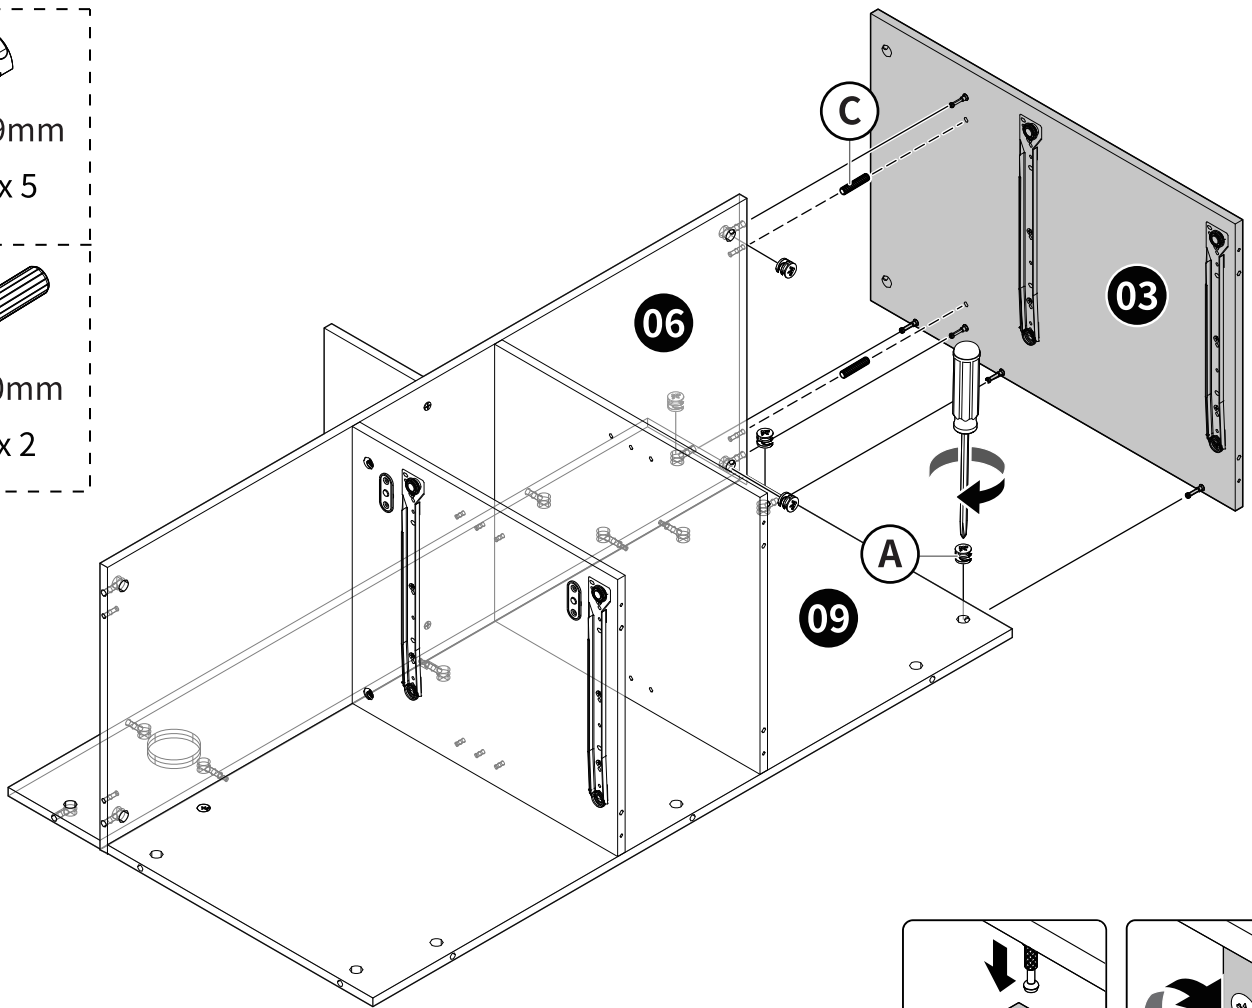

(D) x 58

Ø4 x 12mm

(E) x 4

Ø5 x 40mm

(F) x 10

(G) x 4

(H) x 2

Ø4 x 38mm

(L)

(R)

(N2) x 4

Installation Guide

1

Note: Fully tighten screws to avoid loose drawers and ensure smooth movement.

Note: Fully tighten screws to avoid loose drawers and ensure smooth movement.

2

4

Note: The drawers with the side panel keyhole should be attached to the left.

Drawer Slide Under Cabinet Slide

Drawer Slide Not Aligned

To lock

Insert & Press

To unlock

Press & Turn