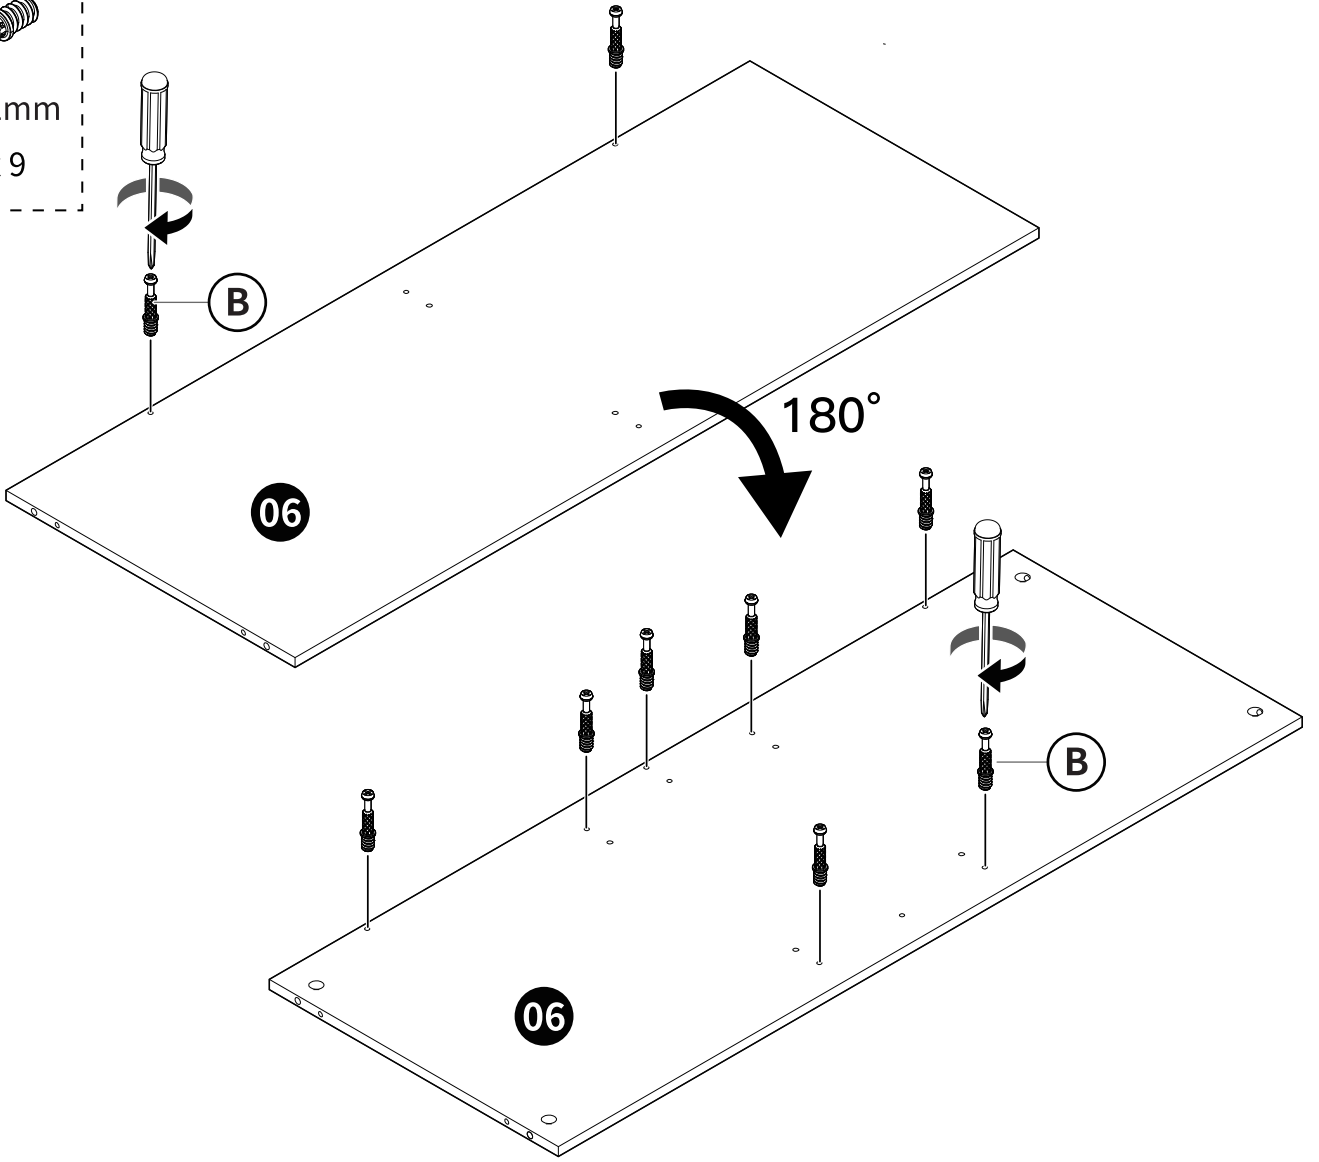

AMBFC06

Ø15 x 9mm

(A) x 66

Ø6 x 32mm

(B) x 66

Ø6 x 30mm

(C) x 28

Ø3.5 x 12mm

(D) x 58

Ø4 x 12mm

(E) x 4

Ø5 x 40mm

(F) x 10

(G) x 4

(H) x 2

Ø4 x 38mm

(L)

(R)

(N2) x 4

Installation Guide

1

Note: Fully tighten screws to avoid loose drawers and ensure smooth movement.

Note: Fully tighten screws to avoid loose drawers and ensure smooth movement.

2

4

Note: The drawers with the side panel keyhole should be attached to the left.

Drawer Slide Under Cabinet Slide

Drawer Slide Not Aligned

To lock

Insert & Press

To unlock

Press & Turn