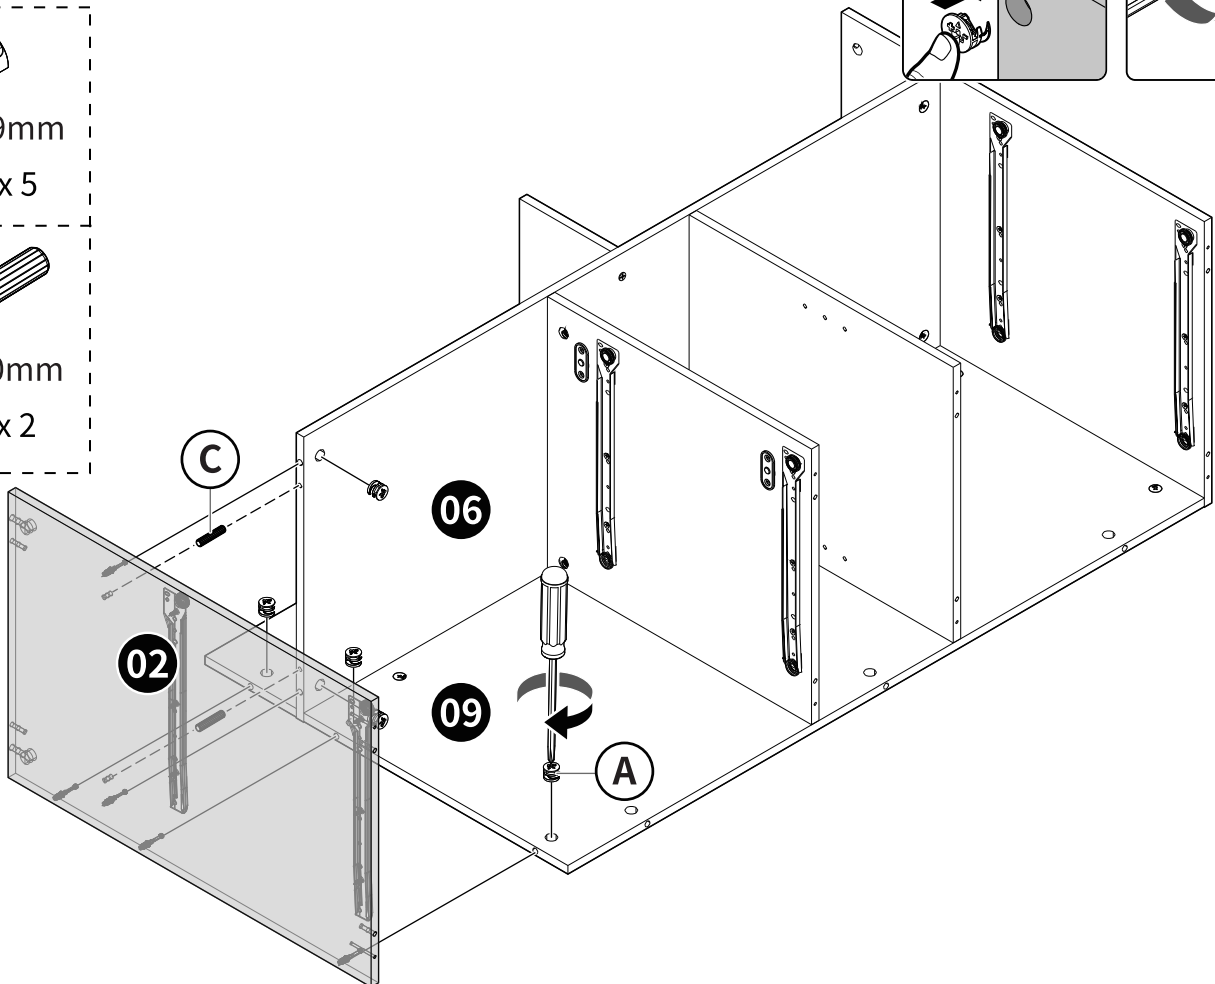

(D) x 58

Ø4 x 12mm

(E) x 4

Ø5 x 40mm

(F) x 10

(G) x 4

(H) x 2

Ø4 x 38mm

(L)

(R)

(N2) x 4

Installation Guide

1

Note: Fully tighten screws to avoid loose drawers and ensure smooth movement.

Note: Fully tighten screws to avoid loose drawers and ensure smooth movement.

2

4

Note: The drawers with the side panel keyhole should be attached to the left.

Drawer Slide Under Cabinet Slide

Drawer Slide Not Aligned

To lock

Insert & Press

To unlock

Press & Turn