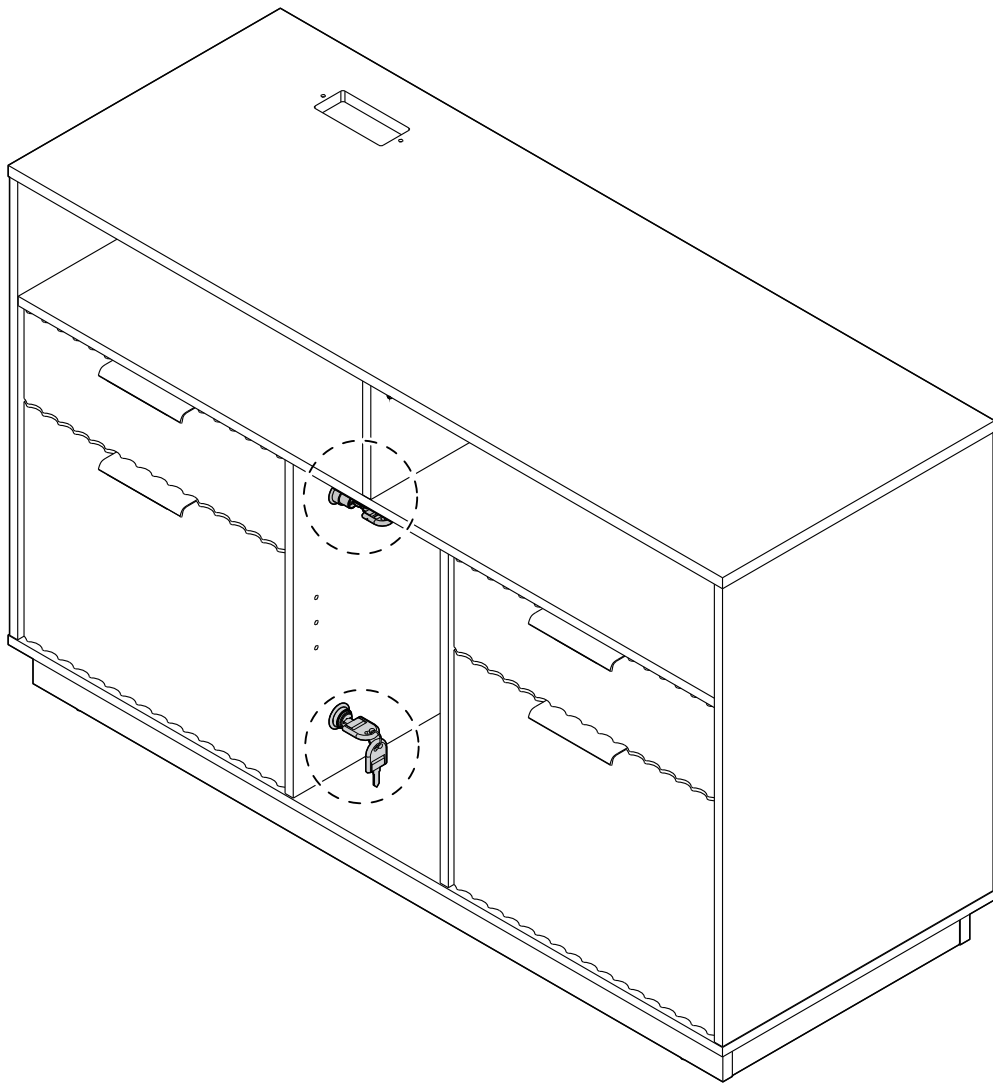

AMBFC06

Ø15 x 9mm

(A) x 66

Ø6 x 32mm

(B) x 66

Ø6 x 30mm

(C) x 28

Ø3.5 x 12mm

(D) x 58

Ø4 x 12mm

(E) x 4

Ø5 x 40mm

(F) x 10

(G) x 4

(H) x 2

Ø4 x 38mm

4

Note: The drawers with the side panel keyhole should be attached to the left.

Drawer Slide Under Cabinet Slide

Drawer Slide Not Aligned

To lock

Insert & Press

To unlock

Press & Turn