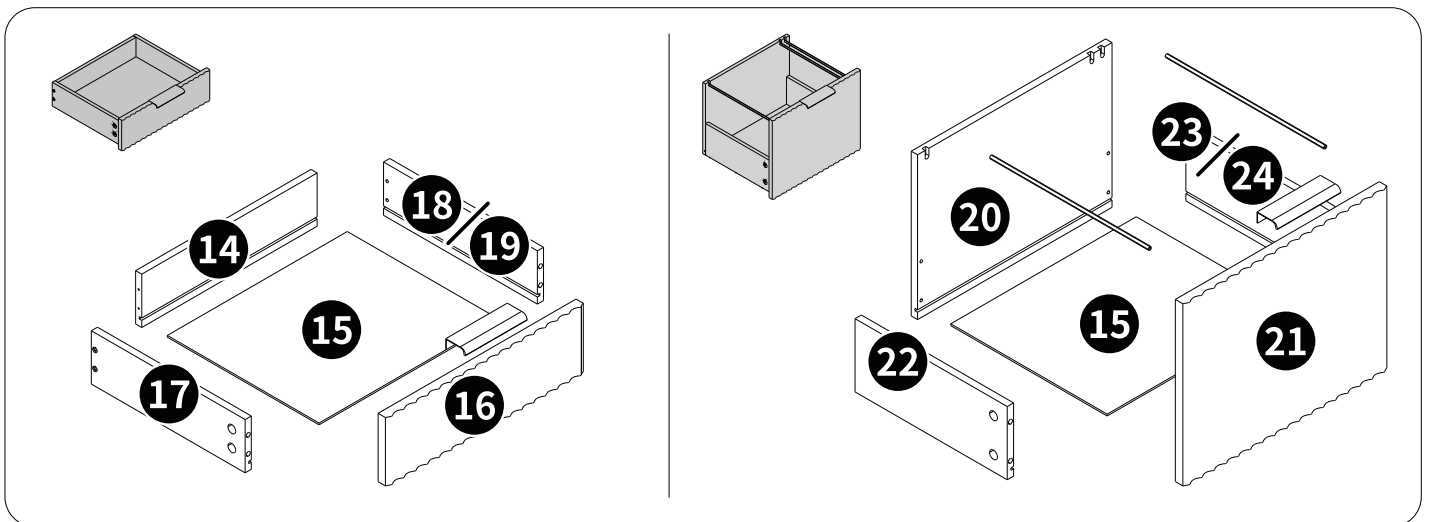

AMBFC06

Ø15 x 9mm

(A) x 66

Ø6 x 32mm

(B) x 66

Ø6 x 30mm

(C) x 28

Ø3.5 x 12mm

(D) x 58

Ø4 x 12mm

(E) x 4

Ø5 x 40mm

(F) x 10

(G) x 4

(H) x 2

Ø4 x 38mm

(I) x 16

(J) x 1

(K) x 4

(L) x 4

(M) x 1

(L)

(R)

(N1) x 4

4

Note: The drawers with the side panel keyhole should be attached to the left.

Drawer Slide Under Cabinet Slide

Drawer Slide Not Aligned

To lock

Insert & Press

To unlock

Press & Turn