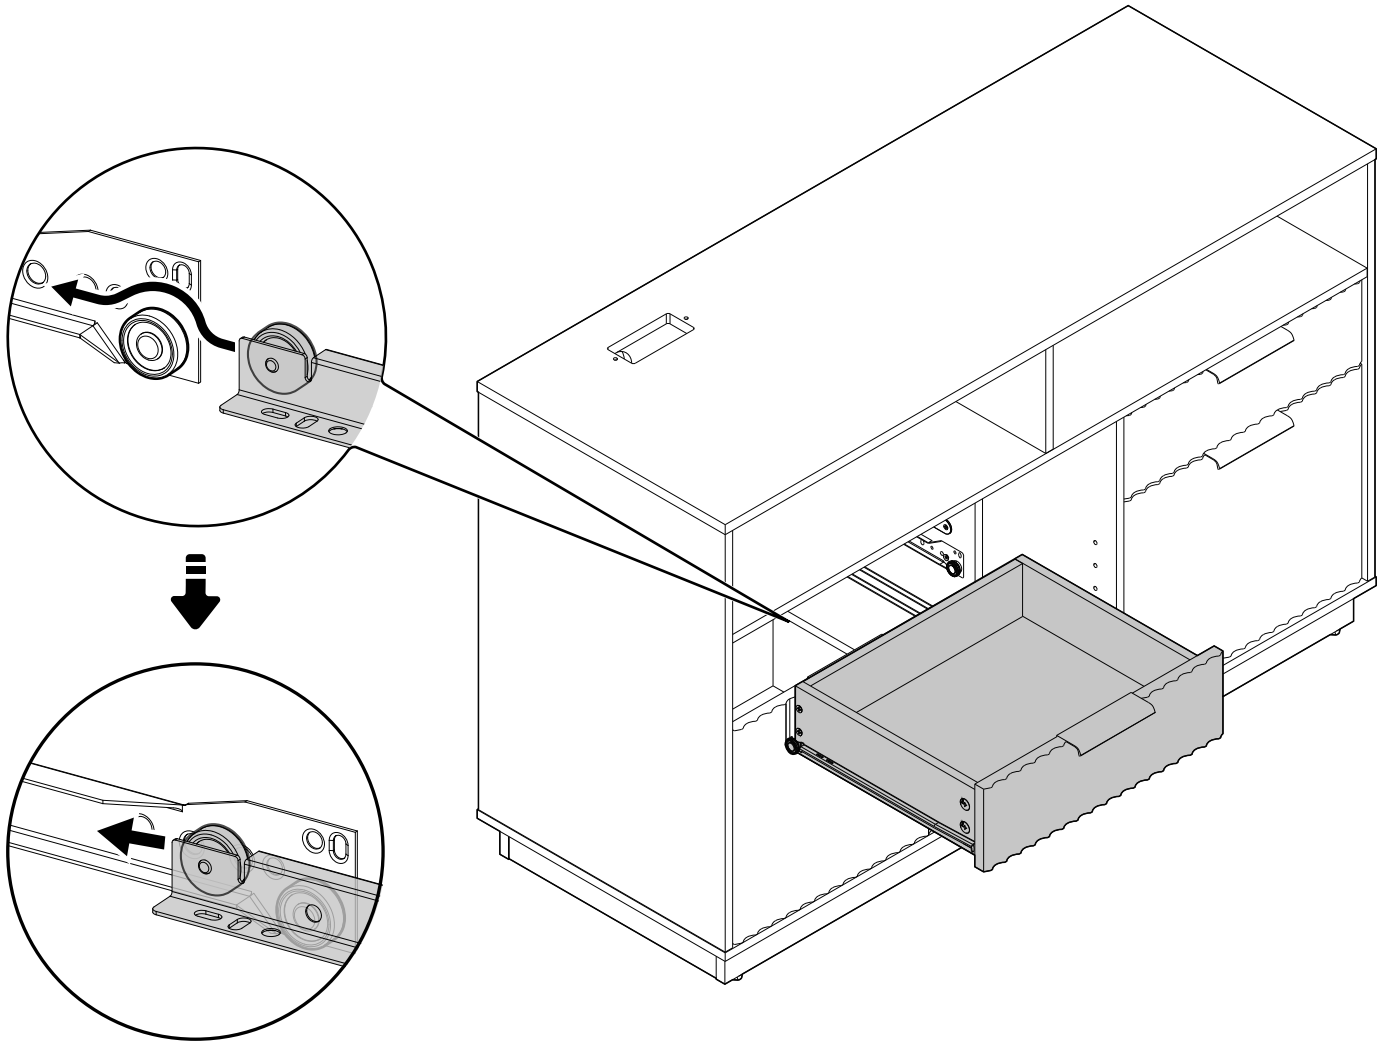

(D) x 58

Ø4 x 12mm

(E) x 4

Ø5 x 40mm

(F) x 10

(G) x 4

(H) x 2

Ø4 x 38mm

4

Note: The drawers with the side panel keyhole should be attached to the left.

Drawer Slide Under Cabinet Slide

Drawer Slide Not Aligned

To lock

Insert & Press

To unlock

Press & Turn