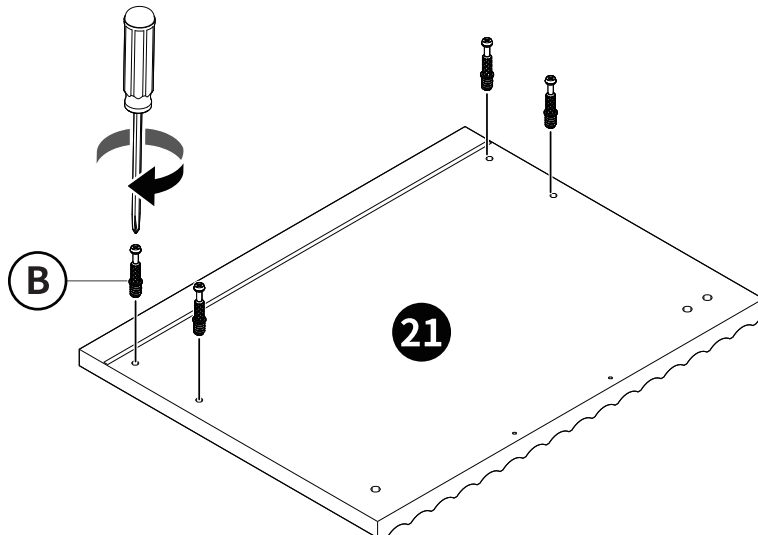

(D) x 58

Ø4 x 12mm

(E) x 4

Ø5 x 40mm

(F) x 10

(G) x 4

(H) x 2

Ø4 x 38mm

(L)

(R)

(N2) x 4

Installation Guide

1

Note: Fully tighten screws to avoid loose drawers and ensure smooth movement.

Note: Fully tighten screws to avoid loose drawers and ensure smooth movement.

2

2x

3

2x

2x

2x

2x

2x

2x

4

Note: The drawers with the side panel keyhole should be attached to the left.

Drawer Slide Under Cabinet Slide

Drawer Slide Not Aligned

To lock

Insert & Press

To unlock

Press & Turn