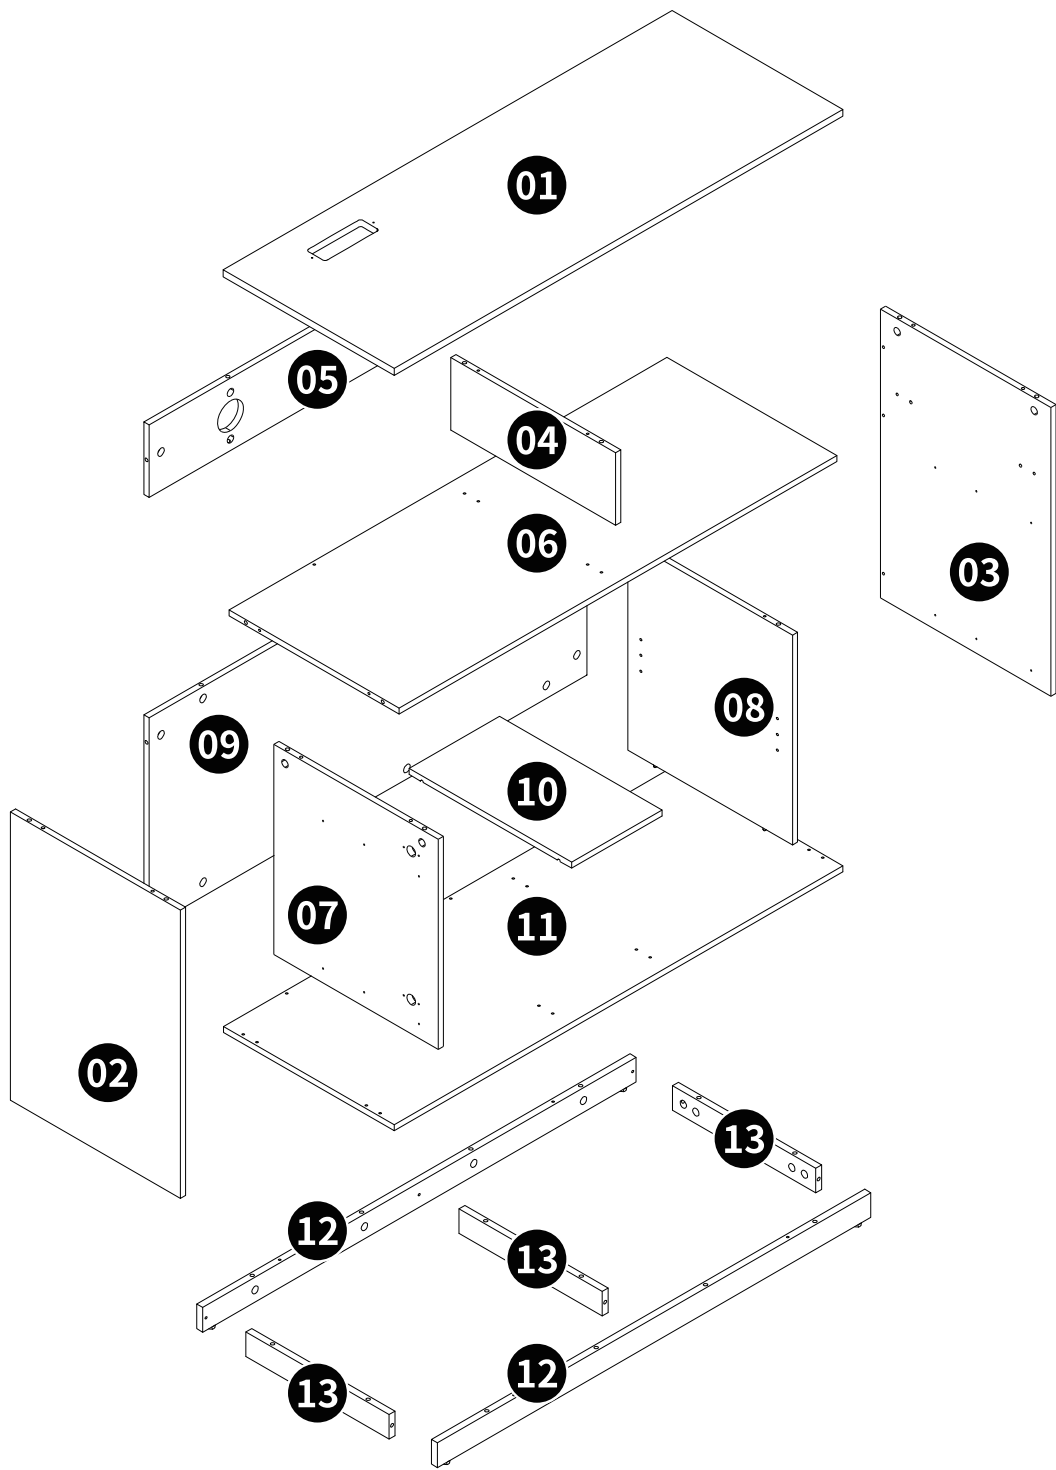

AMBFC06

Ø15 x 9mm

(A) x 66

Ø6 x 32mm

(B) x 66

Ø6 x 30mm

(C) x 28

Ø3.5 x 12mm

(D) x 58

Ø4 x 12mm

(E) x 4

Ø5 x 40mm

(F) x 10

(G) x 4

(H) x 2

Ø4 x 38mm

(I) x 16

(J) x 1

(K) x 4

(L) x 4

(M) x 1

(L)

(R)

(N1) x 4

4

Note: The drawers with the side panel keyhole should be attached to the left.

Drawer Slide Under Cabinet Slide

Drawer Slide Not Aligned

To lock

Insert & Press

To unlock

Press & Turn