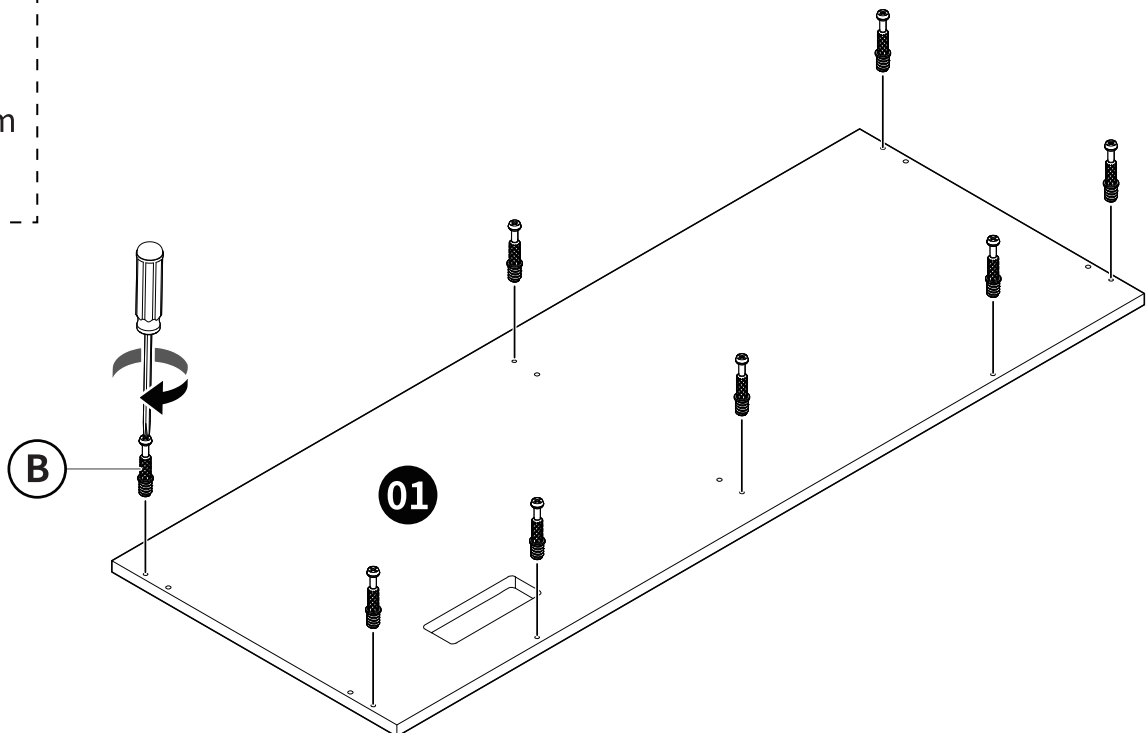

(D) x 58

Ø4 x 12mm

(E) x 4

Ø5 x 40mm

(F) x 10

(G) x 4

(H) x 2

Ø4 x 38mm

(L)

(R)

(N2) x 4

Installation Guide

1

Note: Fully tighten screws to avoid loose drawers and ensure smooth movement.

Note: Fully tighten screws to avoid loose drawers and ensure smooth movement.

2

4

Note: The drawers with the side panel keyhole should be attached to the left.

Drawer Slide Under Cabinet Slide

Drawer Slide Not Aligned

To lock

Insert & Press

To unlock

Press & Turn