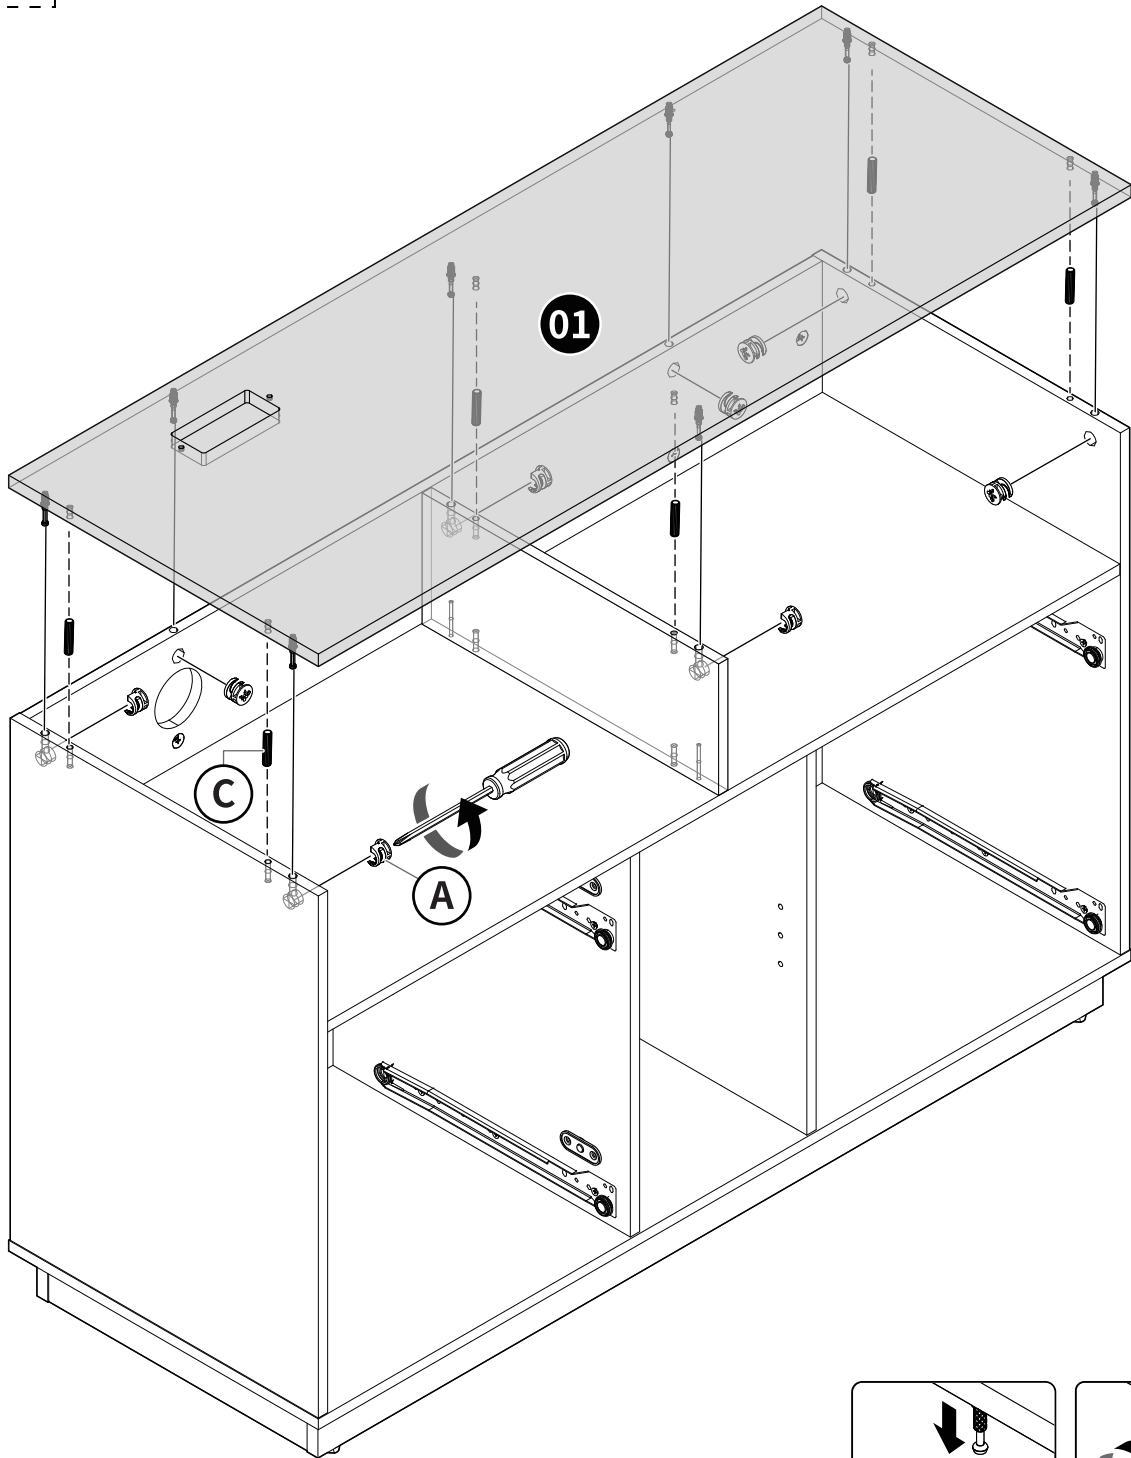

(D) x 58

Ø4 x 12mm

(E) x 4

Ø5 x 40mm

(F) x 10

(G) x 4

(H) x 2

Ø4 x 38mm

(L)

(R)

(N2) x 4

Installation Guide

1

Note: Fully tighten screws to avoid loose drawers and ensure smooth movement.

Note: Fully tighten screws to avoid loose drawers and ensure smooth movement.

2

4

Note: The drawers with the side panel keyhole should be attached to the left.

Drawer Slide Under Cabinet Slide

Drawer Slide Not Aligned

To lock

Insert & Press

To unlock

Press & Turn