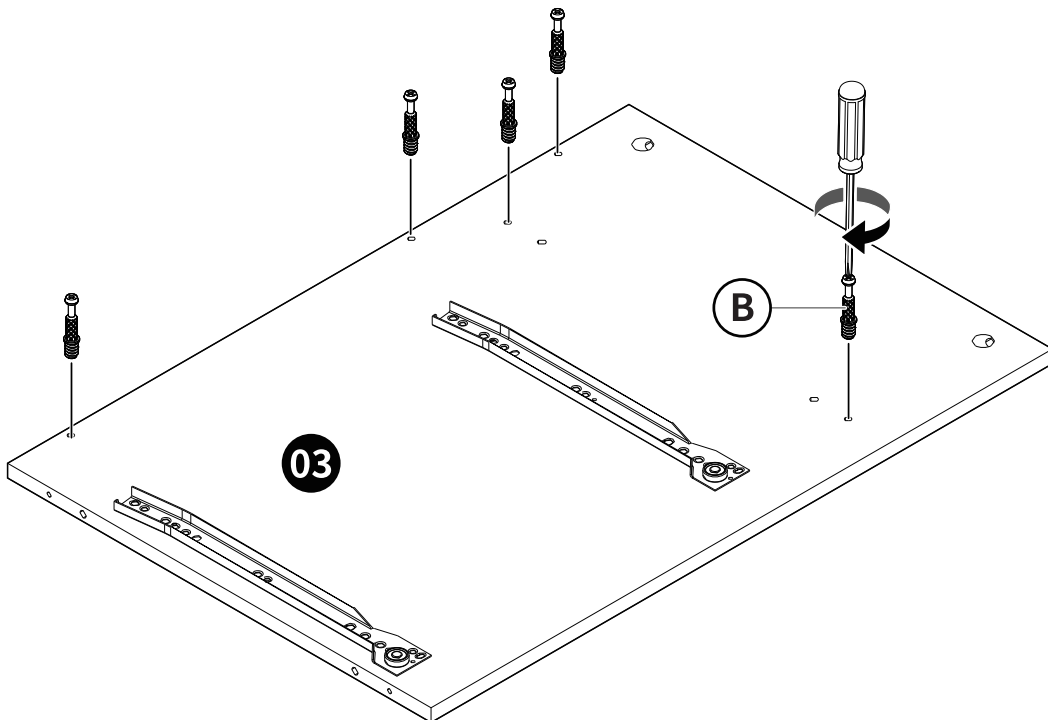

(D) x 58

Ø4 x 12mm

(E) x 4

Ø5 x 40mm

(F) x 10

(G) x 4

(H) x 2

Ø4 x 38mm

(L)

(R)

(N2) x 4

Installation Guide

1

Note: Fully tighten screws to avoid loose drawers and ensure smooth movement.

Note: Fully tighten screws to avoid loose drawers and ensure smooth movement.

2

4

Note: The drawers with the side panel keyhole should be attached to the left.

Drawer Slide Under Cabinet Slide

Drawer Slide Not Aligned

To lock

Insert & Press

To unlock

Press & Turn