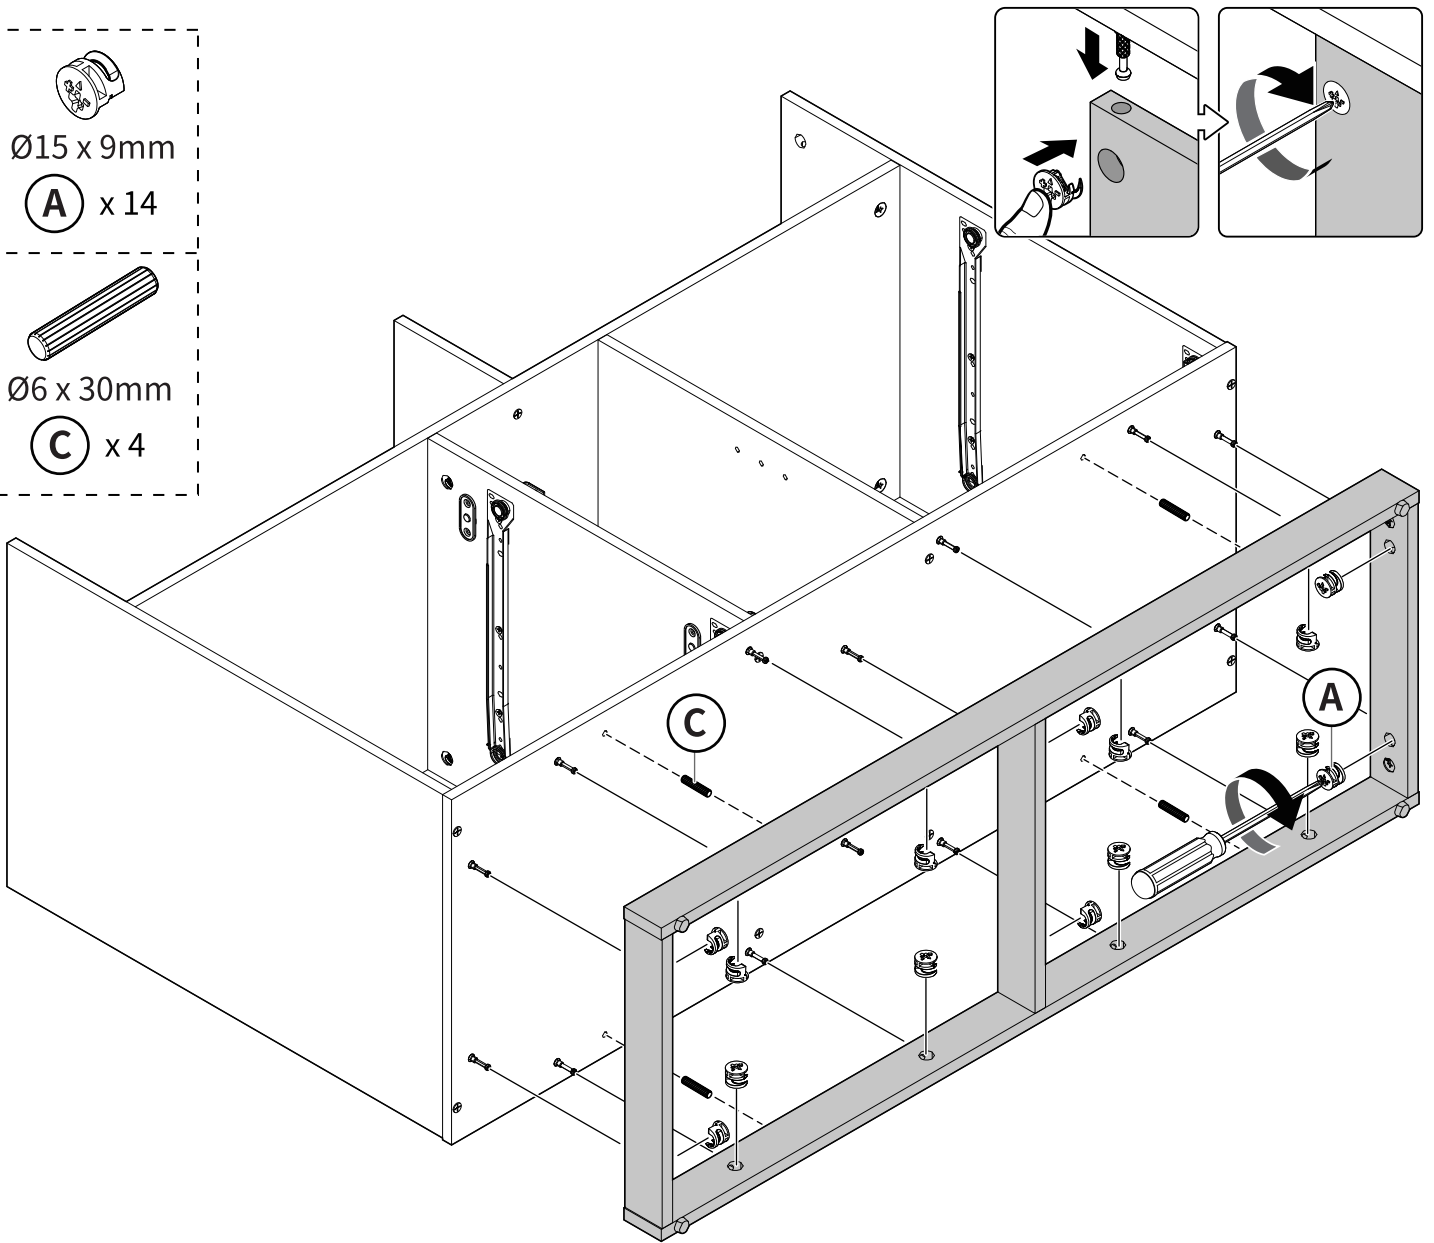

(D) x 58

Ø4 x 12mm

(E) x 4

Ø5 x 40mm

(F) x 10

(G) x 4

(H) x 2

Ø4 x 38mm

(L)

(R)

(N2) x 4

Installation Guide

1

Note: Fully tighten screws to avoid loose drawers and ensure smooth movement.

Note: Fully tighten screws to avoid loose drawers and ensure smooth movement.

2

4

Note: The drawers with the side panel keyhole should be attached to the left.

Drawer Slide Under Cabinet Slide

Drawer Slide Not Aligned

To lock

Insert & Press

To unlock

Press & Turn