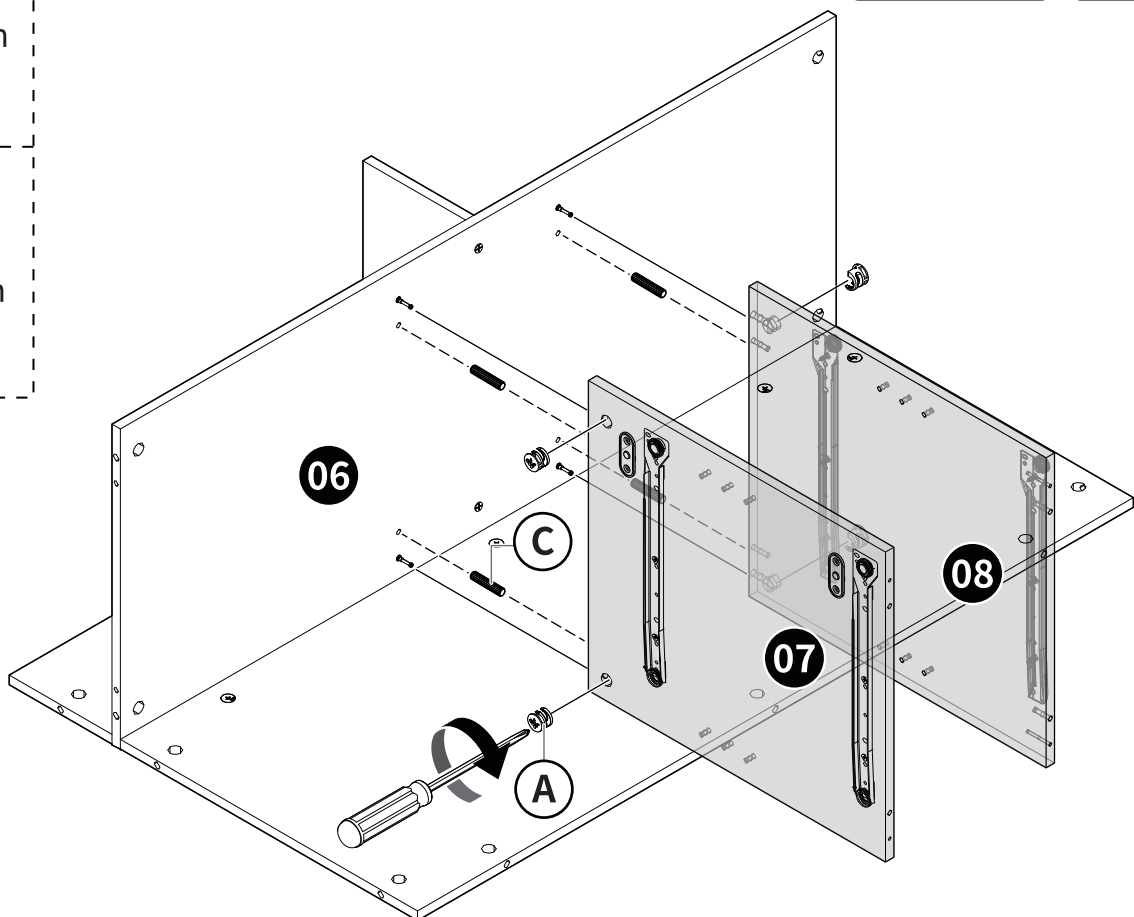

(D) x 58

Ø4 x 12mm

(E) x 4

Ø5 x 40mm

(F) x 10

(G) x 4

(H) x 2

Ø4 x 38mm

(L)

(R)

(N2) x 4

Installation Guide

1

Note: Fully tighten screws to avoid loose drawers and ensure smooth movement.

Note: Fully tighten screws to avoid loose drawers and ensure smooth movement.

2

4

Note: The drawers with the side panel keyhole should be attached to the left.

Drawer Slide Under Cabinet Slide

Drawer Slide Not Aligned

To lock

Insert & Press

To unlock

Press & Turn