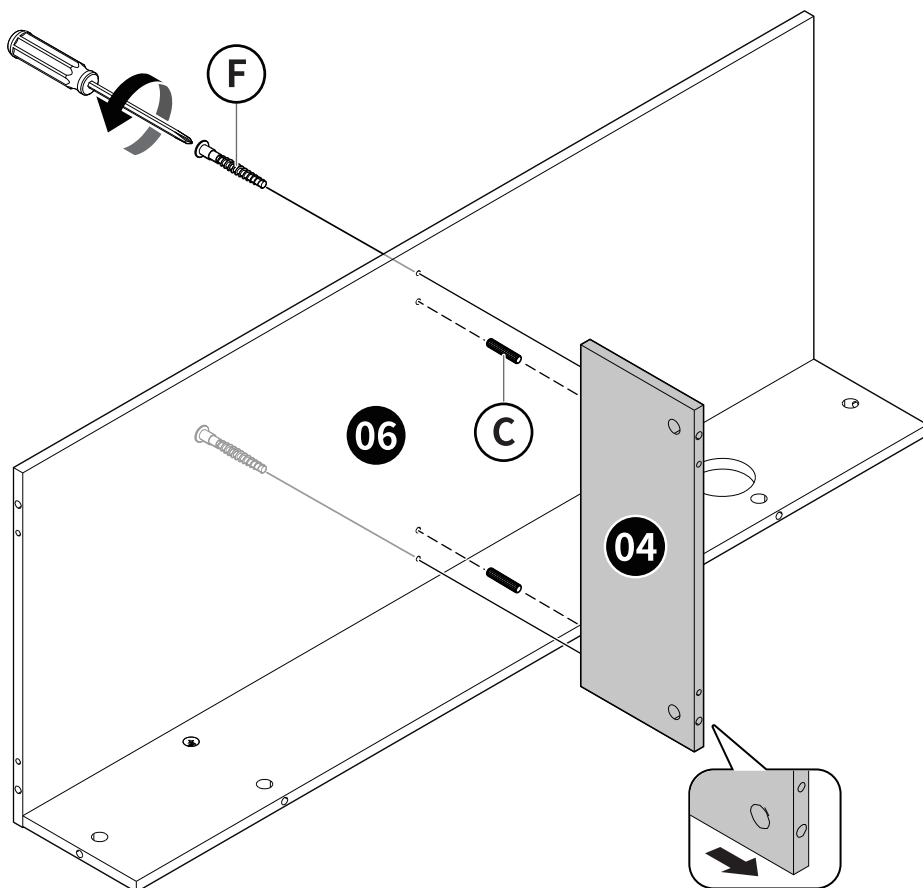

(D) x 58

Ø4 x 12mm

(E) x 4

Ø5 x 40mm

(F) x 10

(G) x 4

(H) x 2

Ø4 x 38mm

(L)

(R)

(N2) x 4

Installation Guide

1

Note: Fully tighten screws to avoid loose drawers and ensure smooth movement.

Note: Fully tighten screws to avoid loose drawers and ensure smooth movement.

2

4

Note: The drawers with the side panel keyhole should be attached to the left.

Drawer Slide Under Cabinet Slide

Drawer Slide Not Aligned

To lock

Insert & Press

To unlock

Press & Turn