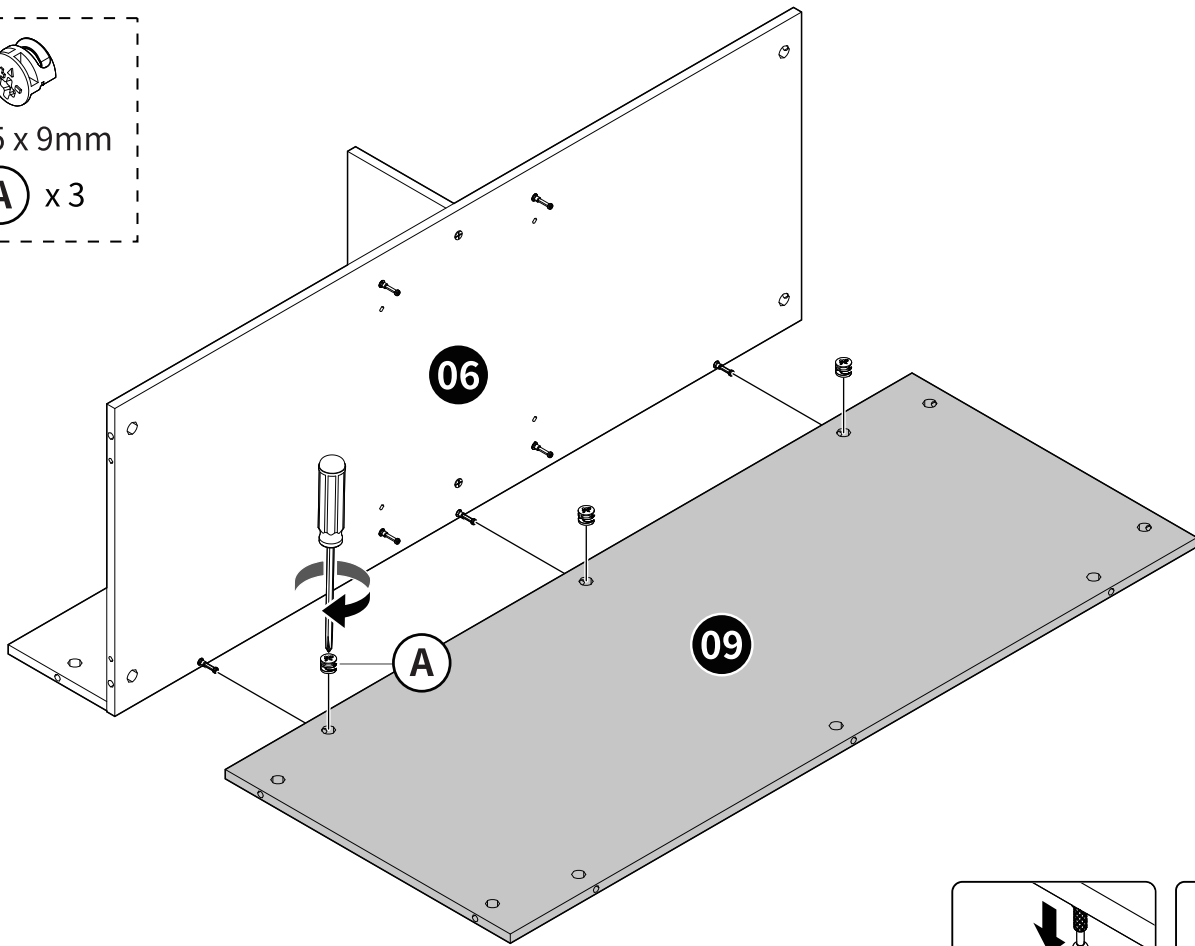

(D) x 58

Ø4 x 12mm

(E) x 4

Ø5 x 40mm

(F) x 10

(G) x 4

(H) x 2

Ø4 x 38mm

(L)

(R)

(N2) x 4

Installation Guide

1

Note: Fully tighten screws to avoid loose drawers and ensure smooth movement.

Note: Fully tighten screws to avoid loose drawers and ensure smooth movement.

2

4

Note: The drawers with the side panel keyhole should be attached to the left.

Drawer Slide Under Cabinet Slide

Drawer Slide Not Aligned

To lock

Insert & Press

To unlock

Press & Turn