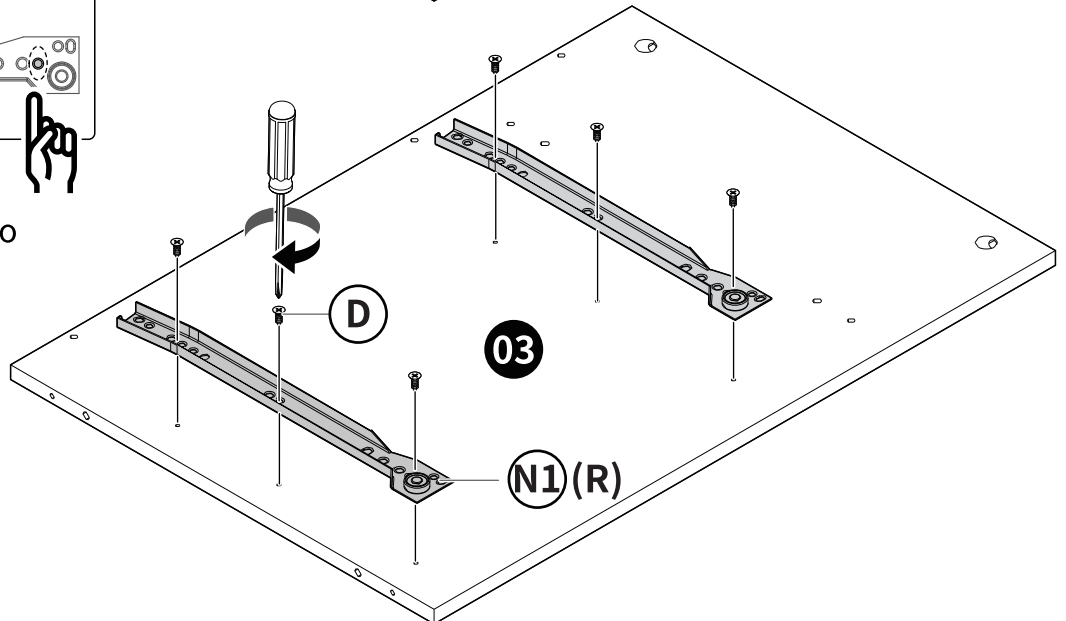

(D) x 58

Ø4 x 12mm

(E) x 4

Ø5 x 40mm

(F) x 10

(G) x 4

(H) x 2

Ø4 x 38mm

(L)

(R)

(N2) x 4

Installation Guide

1

Note: Fully tighten screws to avoid loose drawers and ensure smooth movement.

Note: Fully tighten screws to avoid loose drawers and ensure smooth movement.

2

4

Note: The drawers with the side panel keyhole should be attached to the left.

Drawer Slide Under Cabinet Slide

Drawer Slide Not Aligned

To lock

Insert & Press

To unlock

Press & Turn