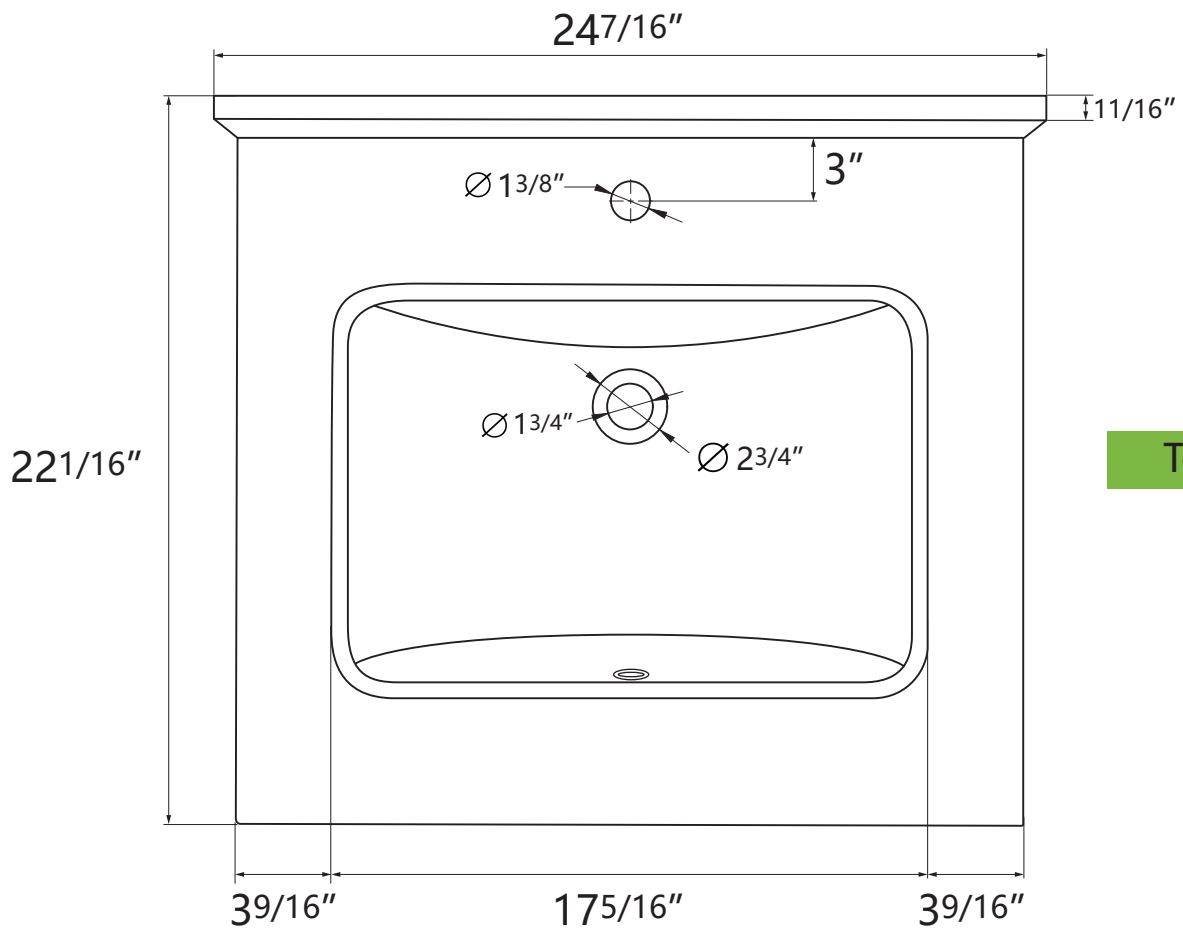

📞 626 679 3588

✉️ support@trendytotesinc.com

📍 162 Atlantic St, Pomona, CA 91768

DIMENSION DETAILS

BATHROOM VANITY TOP

MODEL NBT-CW2422

✉️ support@trendytotesinc.com

📞 626 679 3588

PRODUCT
INSTRUCTION
VIDEO

Top View

VANITY SIZE

Front View

Side View