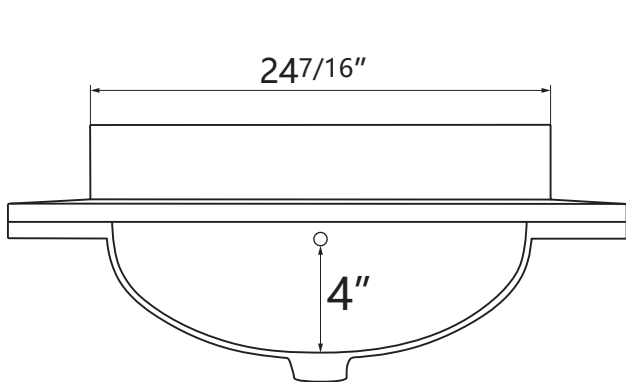

📞 626 679 3588

✉️ support@trendytotesinc.com

📍 162 Atlantic St, Pomona, CA 91768

DIMENSION DETAILS

BATHROOM VANITY TOP

MODEL NBT-CW2422

✉️ support@trendytotesinc.com

📞 626 679 3588

PRODUCT
INSTRUCTION
VIDEO

Top View

VANITY SIZE

Front View

Side View