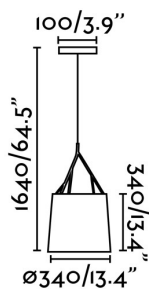

Mounting	Ceiling
Voltage (V)	120V
Hertz	60Hz
LOCATION	Dry locations only
Power (W)	15
Light source	E26 LED
Light source included	No
Socket included	Yes
Number of lamp holders	1
Cable length	0.01 ft
Structure material	Steel
Shade material	Textile
Structure finish	Matt Black
Shade finish	Black

**Related accessories**

**Carril**

Reference	01997001
Voltage (V)	100V-240V
Hertz	50/60Hz
IP	20
Structure material	PC

**Carril**

Reference	01997002
Voltage (V)	100V-240V
Hertz	50/60Hz