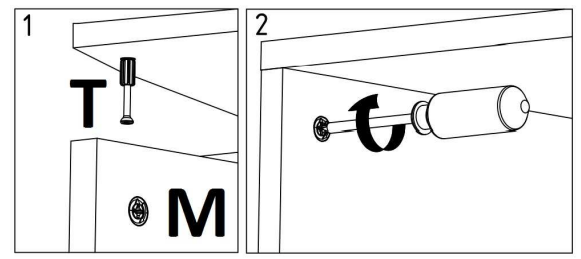

Elements				Accessories	
SYMBOL	LENGTH	WIDTH	QUANTITY	SYMBOL	QUANTITY
BL [1]	13.78	9.21	1	A1	1
BP [2]	13.78	9.21	1	E13	12
FTS [3]	19.65	10.04	1	G	21
KBL [4]	11.81	6.3	1	K	10
KBP [5]	11.81	6.3	1	KN	4
KD [6]	17.28	11.97	1	M	10
KT [7]	16.18	6.3	1	NZ_H=200mm	4
PC [8]	19.41	9.61	1	PKR [L=300mm]	2
WD [9]	18.39	13.78	1	PWK [L=300mm]	2
WG [10]	19.69	13.78	1	ST	2
				T	10
				W3	10
				Z	10

1.

2.

3.

4.

5.

6.

7.

8.