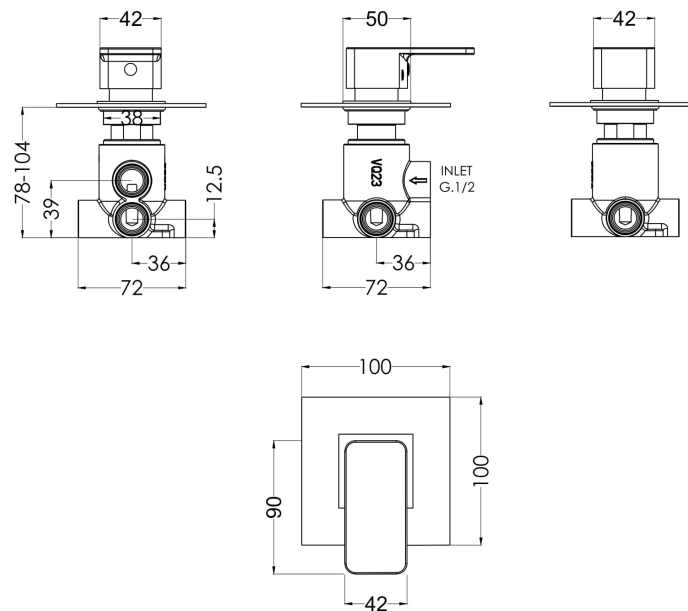

Sales Code: WINWD14

Description: Windon Concealed Div 2/3/4 Way

Product Dimensions

Length (mm):	
Width (mm):	100
Height (mm):	100
Depth (mm):	135
Nett Weight (kg):	1.05

Packaging Dimensions

Length (mm):	189
Width (mm):	175
Height (mm):	
Gross Weight (kg):	1.05

Packaging Data

Box Colour:	White Cardboard Box
Box Qty:	1
Label Size:	100 x 50
Label Colour:	White Label
Label Qty:	1

Outer Box Dimensions (If Applicable)

Length (mm):	
Width (mm):	370
Height (mm):	720
Depth (mm):	220
Gross Weight (kg):	
Barcode:	5056211898443

Product Details

Country of Origin:	United Kingdom
Fitting Instruction:	Yes
Product Material:	Brass
Mount Type:	Wall, Recessed
Outlet Elbow Supplied:	No
Easy Clean:	Not Applicable
Head Included:	No
Handset Included:	No
Body Jets Included:	No
No of Body Jets:	Not Applicable
Operating Pressure (bar):	0.2
Valve/Cartridge Type:	1/4 Turn Ceramic Disc
Flow Rates (L/min):	0.1 bar: 5.2 0.5 bar: 13.3 1 bar: 19.1 2 bar: 27 3 bar: 33.2
TMV2 Approved:	No Approval No: N/A
TMV3 Approved:	No Approval No: N/A
WRAS Approved:	No Approval No: N/A
Head Function:	Not Applicable
Handset Function:	Not Applicable
Body Jet Info:	Not Applicable
Pipe Size:	15 mm (1/2" Bsp)
Pipe Centres:	N/A
Colour/Finish:	Chrome
Hose Included:	Not Applicable
No. of Outlets:	4