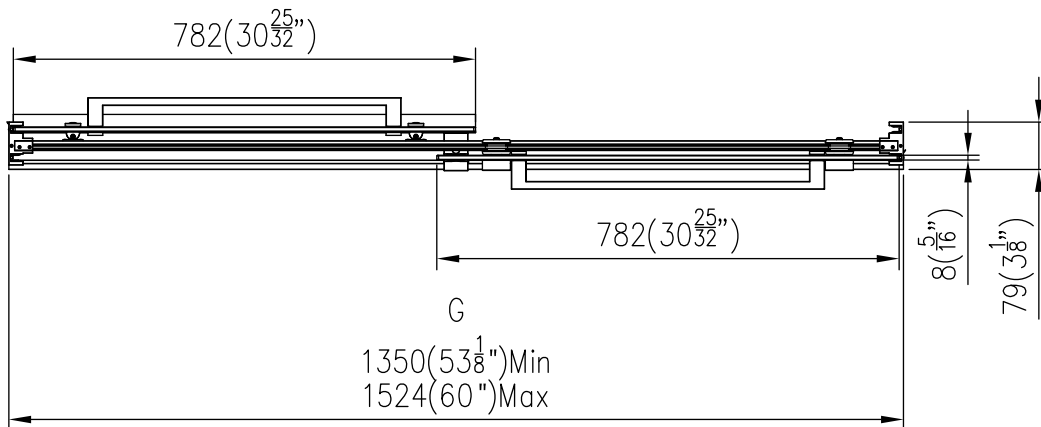

Measurements	
A	Distance Between Handle Holes
B	Handle Length
C	Distance Between Handle Holes To The Side
D	Distance Between Handle Holes To The Bottom
F	Min/Max Walk-In Width
G	Min/Max Shower Door Width
H	Shower Door Height
J	Walk Through Opening Height

Measurements provided are in mm and inches.

Measurements	
A	Distance Between Handle Holes
B	Handle Length
C	Distance Between Handle Holes To The Side
D	Distance Between Handle Holes To The Bottom
F	Min/Max Walk-In Width
G	Min/Max Shower Door Width
H	Shower Door Height
J	Walk Through Opening Height

Measurements provided are in mm and inches.