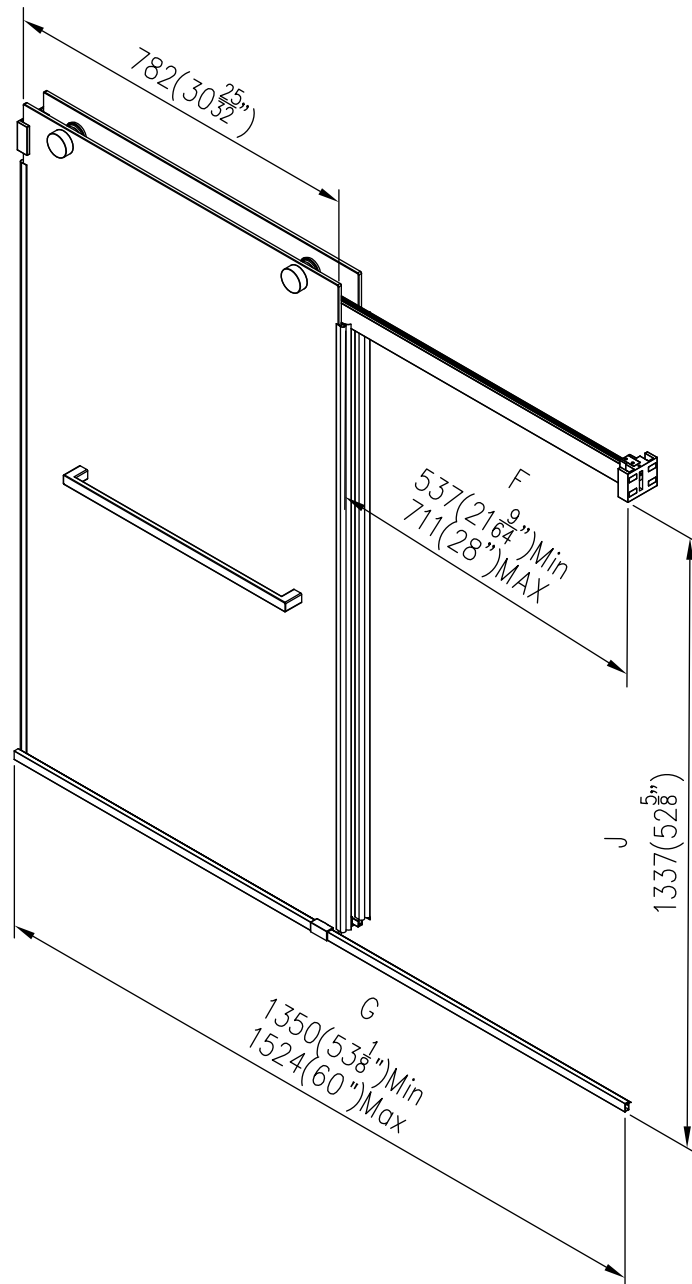

Measurements	
A	Distance Between Handle Holes
B	Handle Length
C	Distance Between Handle Holes To The Side
D	Distance Between Handle Holes To The Bottom
F	Min/Max Walk-In Width
G	Min/Max Shower Door Width
H	Shower Door Height
J	Walk Through Opening Height

Measurements provided are in mm and inches.

Measurements	
A	Distance Between Handle Holes
B	Handle Length
C	Distance Between Handle Holes To The Side
D	Distance Between Handle Holes To The Bottom
F	Min/Max Walk-In Width
G	Min/Max Shower Door Width
H	Shower Door Height
J	Walk Through Opening Height

Measurements provided are in mm and inches.