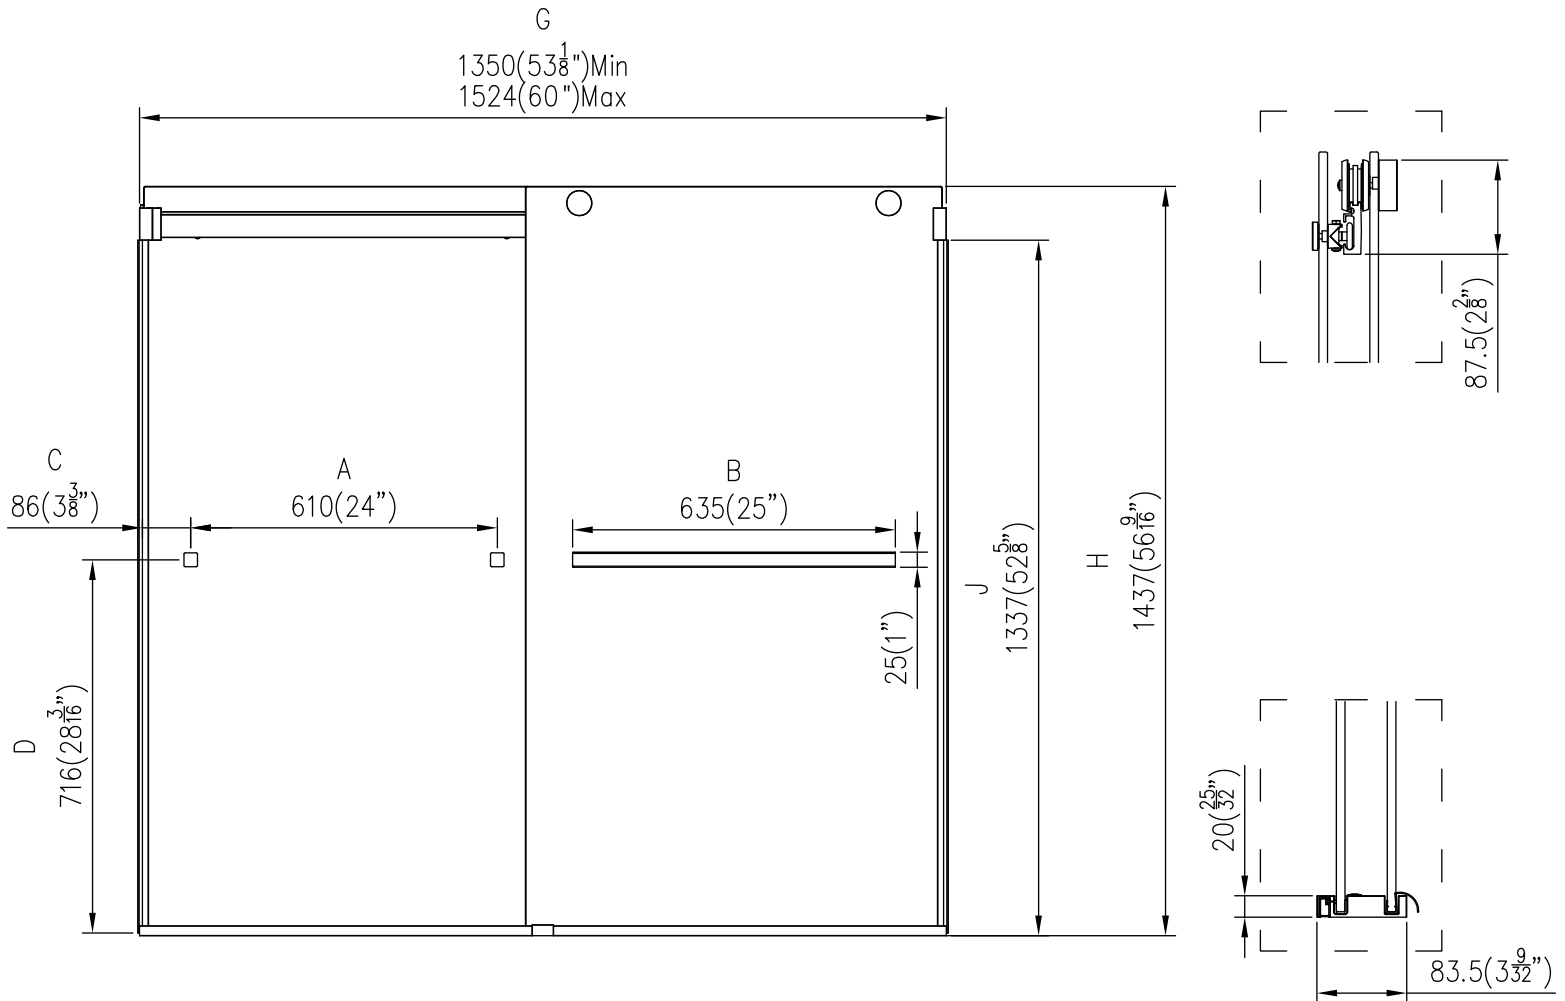

Measurements	
A	Distance Between Handle Holes
B	Handle Length
C	Distance Between Handle Holes To The Side
D	Distance Between Handle Holes To The Bottom
F	Min/Max Walk-In Width
G	Min/Max Shower Door Width
H	Shower Door Height
J	Walk Through Opening Height

Measurements provided are in mm and inches.

Measurements	
A	Distance Between Handle Holes
B	Handle Length
C	Distance Between Handle Holes To The Side
D	Distance Between Handle Holes To The Bottom
F	Min/Max Walk-In Width
G	Min/Max Shower Door Width
H	Shower Door Height
J	Walk Through Opening Height

Measurements provided are in mm and inches.