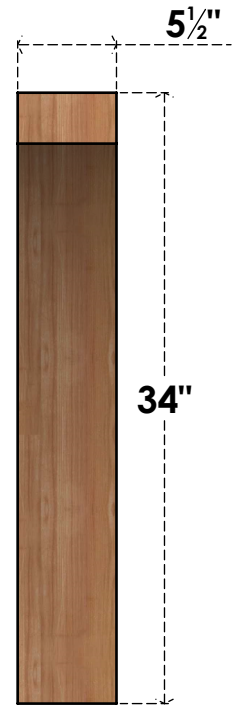

BRC06X34X34THR00SWR

5 1/2"W X 34"D X 34"H THORTON SMOOTH BRACE, WESTERN RED CEDAR

SIDE

FRONT

EKENA MILLWORK
 2300 WEST MAIN ST.
 CLARKSVILLE, TX 75426
 TOLL FREE: 866-607-0453
 WWW.EKENAMILLWORK.COM

NOTES

1. INSTALLATION TO BE COMPLETED IN ACCORDANCE WITH MANUFACTURER'S SPECIFICATIONS.
2. DRAWING MAY NOT BE TO SCALE
3. THIS DRAWING IS INTENDED FOR DESIGN AND PLANNING PURPOSES ONLY.
4. ALL INFORMATION CONTAINED HEREIN WAS CURRENT AT THE TIME OF DEVELOPMENT BUT MUST BE REVIEWED AND APPROVED BY THE PRODUCT MANUFACTURER TO BE CONSIDERED ACCURATE.
5. PRODUCTS ARE NOT KILN DRIED. THIS ITEM IS UNIQUE AND WILL CONTAIN THE NATURAL VARIATIONS THAT THE WOOD SPECIES OFFERS. THIS MAY RESULT IN VARIATIONS UP TO 1/4"