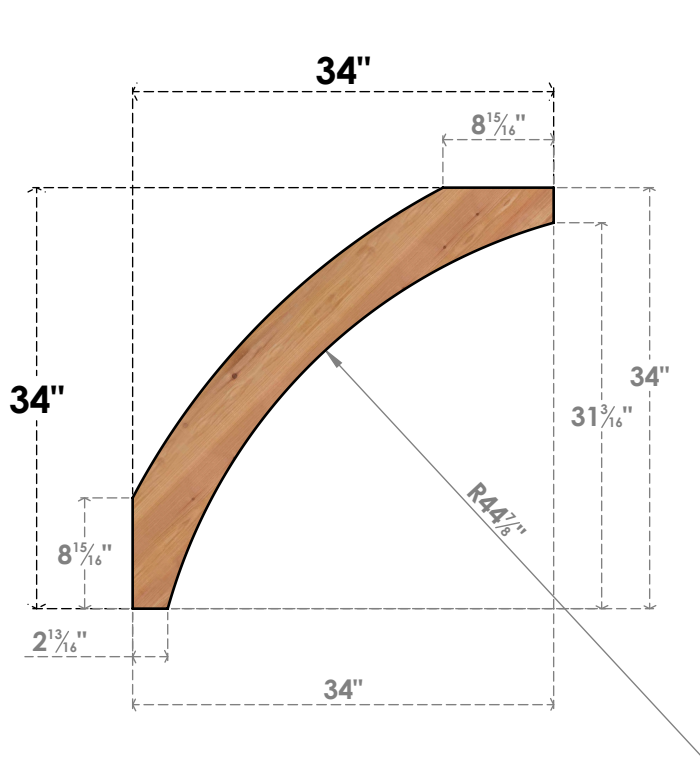

BRC06X34X34THR00SWR

5 1/2"W X 34"D X 34"H THORTON SMOOTH BRACE, WESTERN RED CEDAR

SIDE

FRONT

EKENA MILLWORK
 2300 WEST MAIN ST.
 CLARKSVILLE, TX 75426
 TOLL FREE: 866-607-0453
 WWW.EKENAMILLWORK.COM

NOTES

1. INSTALLATION TO BE COMPLETED IN ACCORDANCE WITH MANUFACTURER'S SPECIFICATIONS.
2. DRAWING MAY NOT BE TO SCALE
3. THIS DRAWING IS INTENDED FOR DESIGN AND PLANNING PURPOSES ONLY.
4. ALL INFORMATION CONTAINED HEREIN WAS CURRENT AT THE TIME OF DEVELOPMENT BUT MUST BE REVIEWED AND APPROVED BY THE PRODUCT MANUFACTURER TO BE CONSIDERED ACCURATE.
5. PRODUCTS ARE NOT KILN DRIED. THIS ITEM IS UNIQUE AND WILL CONTAIN THE NATURAL VARIATIONS THAT THE WOOD SPECIES OFFERS. THIS MAY RESULT IN VARIATIONS UP TO 1/4"