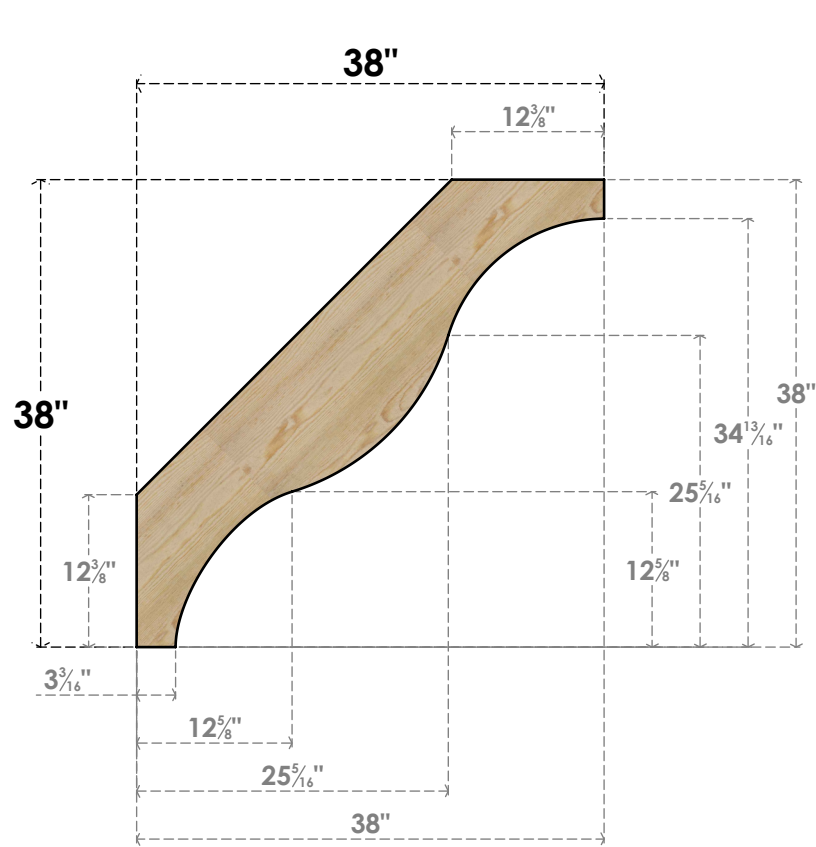

BRC04X38X38FST00RDF

4"W X 38"D X 38"H FUNSTON ROUGH SAWN BRACE, DOUGLAS FIR

SIDE

FRONT

EKENA MILLWORK
 2300 WEST MAIN ST.
 CLARKSVILLE, TX 75426
 TOLL FREE: 866-607-0453
 WWW.EKENAMILLWORK.COM

NOTES

1. INSTALLATION TO BE COMPLETED IN ACCORDANCE WITH MANUFACTURER'S SPECIFICATIONS.
2. DRAWING MAY NOT BE TO SCALE
3. THIS DRAWING IS INTENDED FOR DESIGN AND PLANNING PURPOSES ONLY.
4. ALL INFORMATION CONTAINED HEREIN WAS CURRENT AT THE TIME OF DEVELOPMENT BUT MUST BE REVIEWED AND APPROVED BY THE PRODUCT MANUFACTURER TO BE CONSIDERED ACCURATE.
5. PRODUCTS ARE NOT KILN DRIED. THIS ITEM IS UNIQUE AND WILL CONTAIN THE NATURAL VARIATIONS THAT THE WOOD SPECIES OFFERS. THIS MAY RESULT IN VARIATIONS UP TO 1/4"