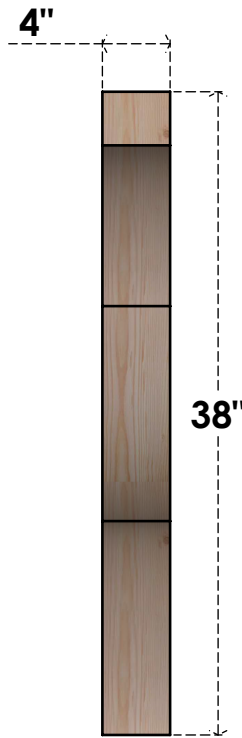

BRC04X38X38FST00RDF

4"W X 38"D X 38"H FUNSTON ROUGH SAWN BRACE, DOUGLAS FIR

SIDE

FRONT

EKENA MILLWORK
 2300 WEST MAIN ST.
 CLARKSVILLE, TX 75426
 TOLL FREE: 866-607-0453
 WWW.EKENAMILLWORK.COM

NOTES

1. INSTALLATION TO BE COMPLETED IN ACCORDANCE WITH MANUFACTURER'S SPECIFICATIONS.
2. DRAWING MAY NOT BE TO SCALE
3. THIS DRAWING IS INTENDED FOR DESIGN AND PLANNING PURPOSES ONLY.
4. ALL INFORMATION CONTAINED HEREIN WAS CURRENT AT THE TIME OF DEVELOPMENT BUT MUST BE REVIEWED AND APPROVED BY THE PRODUCT MANUFACTURER TO BE CONSIDERED ACCURATE.
5. PRODUCTS ARE NOT KILN DRIED. THIS ITEM IS UNIQUE AND WILL CONTAIN THE NATURAL VARIATIONS THAT THE WOOD SPECIES OFFERS. THIS MAY RESULT IN VARIATIONS UP TO 1/4"