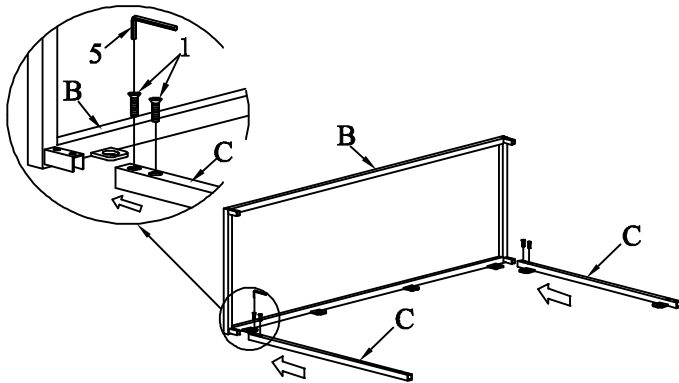

COFFEE TABLE ASSEMBLY INSTRUCTIONS

PARTS PACKING CONFIGURATIONS

- A. TABLE TOP 1PC
- B. RECTANGULAR SIDE FRAME 2PCS
- C. TOP END STRETCHER 2PCS
- D. BOTTOM END STRETCHER 2PCS

HARDWARE PACKED IN BOX

No	Description	Photo	Quantity
1	ALLEN BOLT (1/4 X 5/8)		16PCS
2	ALLEN BOLT (1/4 X 3/4)		12PCS
3	LOCK WASHER (1/4)		12PCS
4	FLAT WASHER (1/4)		12PCS
5	ALLEN KEY		1PC

COFFEE TABLE FULLY ASSEMBLED

STEP 1:

STEP 2:

STEP 3:

STEP 4:

FULLY ASSEMBLED