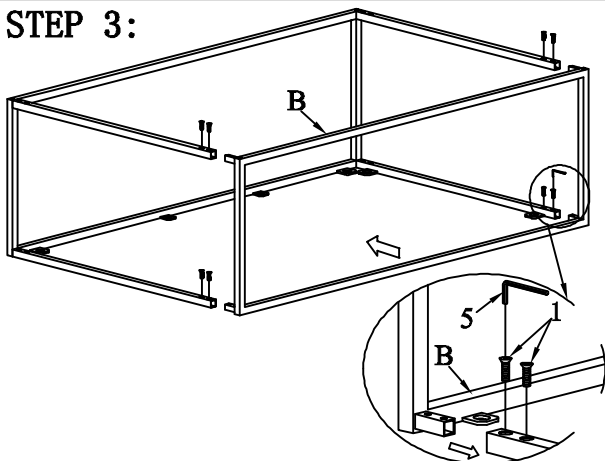

COFFEE TABLE ASSEMBLY INSTRUCTIONS

PARTS PACKING CONFIGURATIONS

- A. TABLE TOP 1PC
- B. RECTANGULAR SIDE FRAME 2PCS
- C. TOP END STRETCHER 2PCS
- D. BOTTOM END STRETCHER 2PCS

HARDWARE PACKED IN BOX

No	Description	Photo	Quantity
1	ALLEN BOLT (1/4 X 5/8)		16PCS
2	ALLEN BOLT (1/4 X 3/4)		12PCS
3	LOCK WASHER (1/4)		12PCS
4	FLAT WASHER (1/4)		12PCS
5	ALLEN KEY		1PC

COFFEE TABLE FULLY ASSEMBLED

STEP 1:

STEP 2:

STEP 3:

STEP 4:

FULLY ASSEMBLED