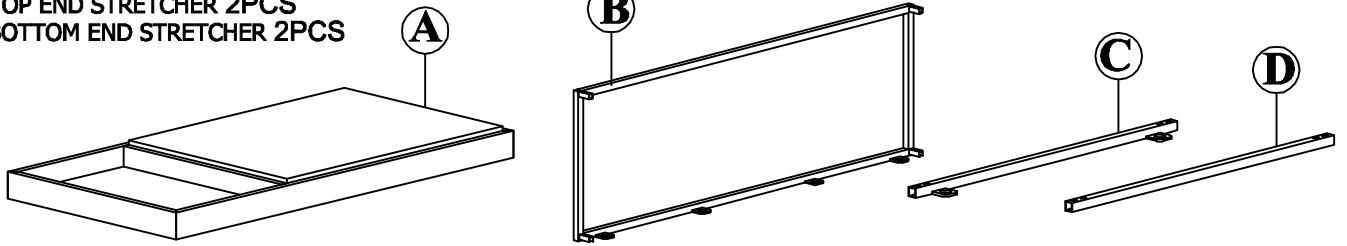

COFFEE TABLE ASSEMBLY INSTRUCTIONS

PARTS PACKING CONFIGURATIONS

- A. TABLE TOP 1PC
- B. RECTANGULAR SIDE FRAME 2PCS
- C. TOP END STRETCHER 2PCS
- D. BOTTOM END STRETCHER 2PCS

HARDWARE PACKED IN BOX

No	Description	Photo	Quantity
1	ALLEN BOLT (1/4 X 5/8)		16PCS
2	ALLEN BOLT (1/4 X 3/4)		12PCS
3	LOCK WASHER (1/4)		12PCS
4	FLAT WASHER (1/4)		12PCS
5	ALLEN KEY		1PC