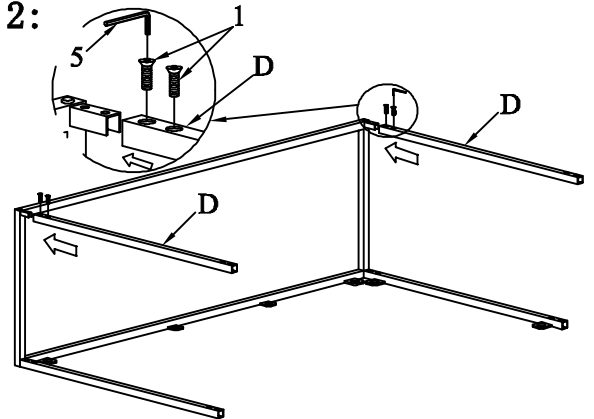

COFFEE TABLE ASSEMBLY INSTRUCTIONS

PARTS PACKING CONFIGURATIONS

- A. TABLE TOP 1PC
- B. RECTANGULAR SIDE FRAME 2PCS
- C. TOP END STRETCHER 2PCS
- D. BOTTOM END STRETCHER 2PCS

HARDWARE PACKED IN BOX

No	Description	Photo	Quantity
1	ALLEN BOLT (1/4 X 5/8)		16PCS
2	ALLEN BOLT (1/4 X 3/4)		12PCS
3	LOCK WASHER (1/4)		12PCS
4	FLAT WASHER (1/4)		12PCS
5	ALLEN KEY		1PC

COFFEE TABLE FULLY ASSEMBLED

STEP 1:

STEP 2:

STEP 3:

STEP 4:

FULLY ASSEMBLED