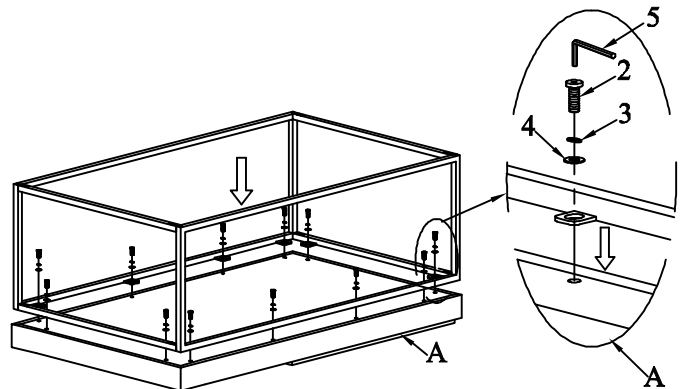

COFFEE TABLE ASSEMBLY INSTRUCTIONS

PARTS PACKING CONFIGURATIONS

- A. TABLE TOP 1PC
- B. RECTANGULAR SIDE FRAME 2PCS
- C. TOP END STRETCHER 2PCS
- D. BOTTOM END STRETCHER 2PCS

HARDWARE PACKED IN BOX

No	Description	Photo	Quantity
1	ALLEN BOLT (1/4 X 5/8)		16PCS
2	ALLEN BOLT (1/4 X 3/4)		12PCS
3	LOCK WASHER (1/4)		12PCS
4	FLAT WASHER (1/4)		12PCS
5	ALLEN KEY		1PC

COFFEE TABLE FULLY ASSEMBLED

STEP 1:

STEP 2:

STEP 3:

STEP 4:

FULLY ASSEMBLED