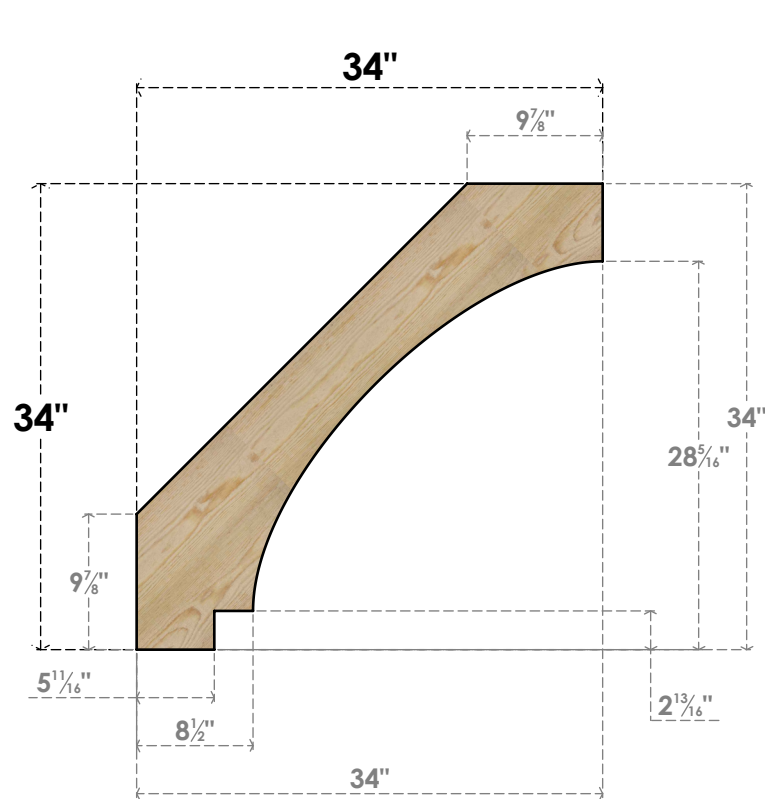

BRC06X34X34IMP00RDF

6"W X 34"D X 34"H IMPERIAL ROUGH SAWN BRACE, DOUGLAS FIR

SIDE

FRONT

EKENA MILLWORK
 2300 WEST MAIN ST.
 CLARKSVILLE, TX 75426
 TOLL FREE: 866-607-0453
 WWW.EKENAMILLWORK.COM

NOTES

1. INSTALLATION TO BE COMPLETED IN ACCORDANCE WITH MANUFACTURER'S SPECIFICATIONS.
2. DRAWING MAY NOT BE TO SCALE
3. THIS DRAWING IS INTENDED FOR DESIGN AND PLANNING PURPOSES ONLY.
4. ALL INFORMATION CONTAINED HEREIN WAS CURRENT AT THE TIME OF DEVELOPMENT BUT MUST BE REVIEWED AND APPROVED BY THE PRODUCT MANUFACTURER TO BE CONSIDERED ACCURATE.
5. PRODUCTS ARE NOT KILN DRIED. THIS ITEM IS UNIQUE AND WILL CONTAIN THE NATURAL VARIATIONS THAT THE WOOD SPECIES OFFERS. THIS MAY RESULT IN VARIATIONS UP TO 1/4"