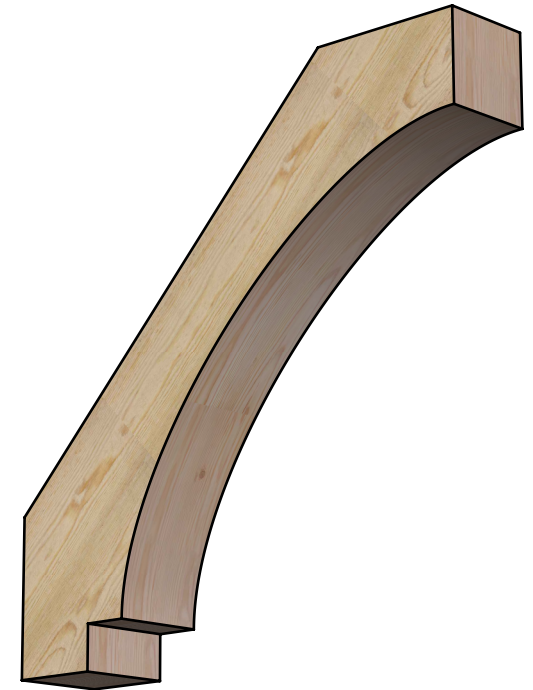

BRC06X34X34IMP00RDF

6"W X 34"D X 34"H IMPERIAL ROUGH SAWN BRACE, DOUGLAS FIR

SIDE

FRONT

EKENA MILLWORK
 2300 WEST MAIN ST.
 CLARKSVILLE, TX 75426
 TOLL FREE: 866-607-0453
 WWW.EKENAMILLWORK.COM

NOTES

1. INSTALLATION TO BE COMPLETED IN ACCORDANCE WITH MANUFACTURER'S SPECIFICATIONS.
2. DRAWING MAY NOT BE TO SCALE
3. THIS DRAWING IS INTENDED FOR DESIGN AND PLANNING PURPOSES ONLY.
4. ALL INFORMATION CONTAINED HEREIN WAS CURRENT AT THE TIME OF DEVELOPMENT BUT MUST BE REVIEWED AND APPROVED BY THE PRODUCT MANUFACTURER TO BE CONSIDERED ACCURATE.
5. PRODUCTS ARE NOT KILN DRIED. THIS ITEM IS UNIQUE AND WILL CONTAIN THE NATURAL VARIATIONS THAT THE WOOD SPECIES OFFERS. THIS MAY RESULT IN VARIATIONS UP TO 1/4"