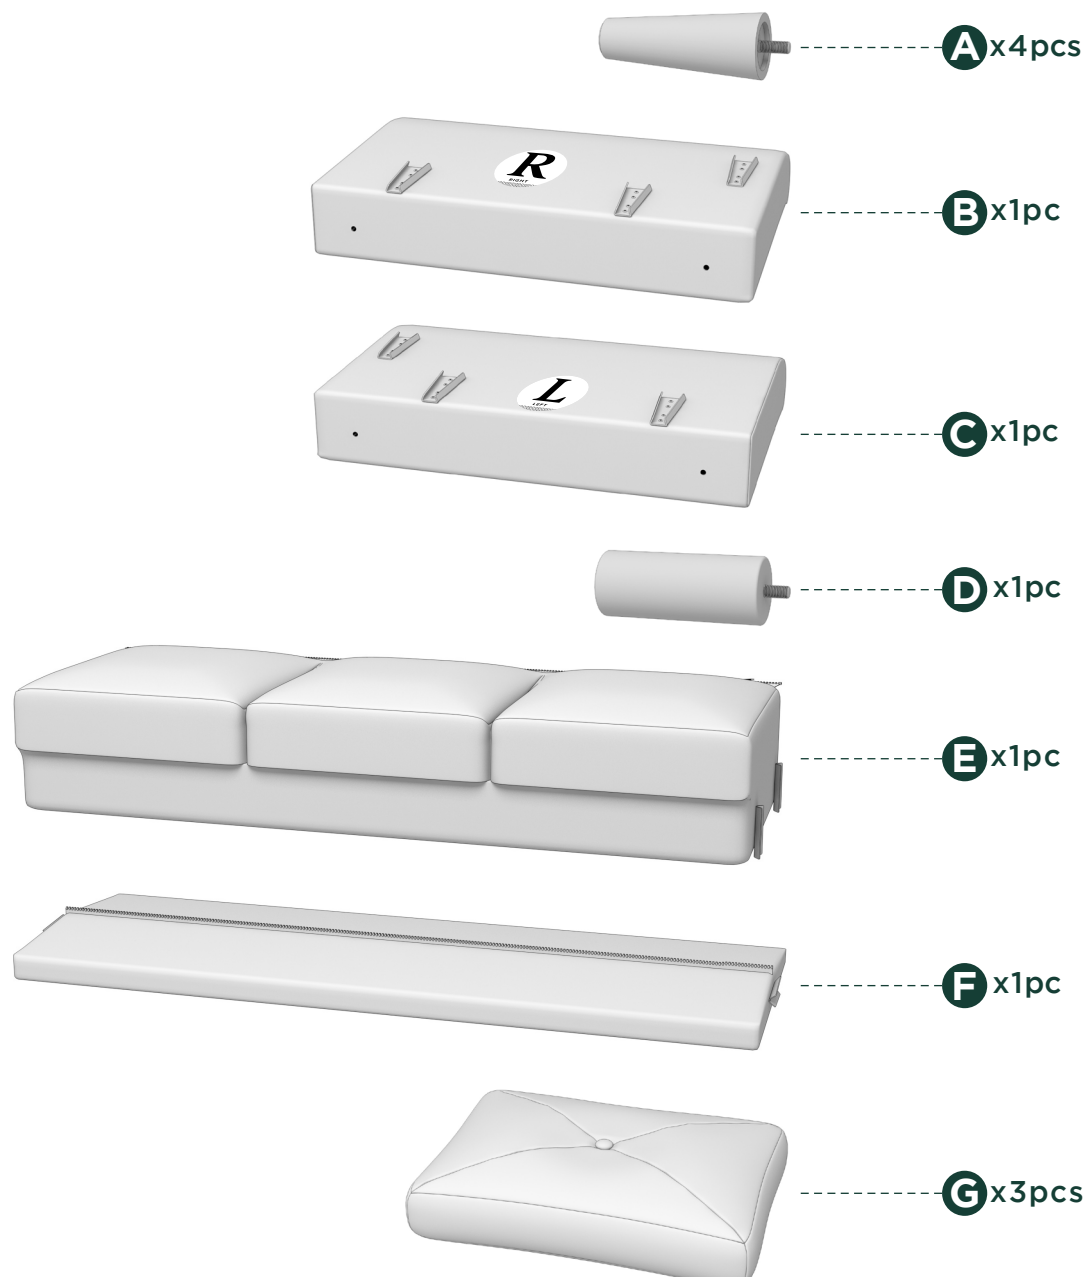

Easy as 1-2-3 Assembly Instruction

Numbers must Match for Secure Assembly

sofa

Components

Return Policy

We believe you will absolutely love your new addition to your home, but if for some reason you want to return the product, please contact us directly before you decide to return your product to the retailer. Our Customer Service organization can answer most concerns and can assist you with any questions you may have about your new product.

The item must be returned in good condition, in original box, with all original proof of purchase, parts and accessories, within the time frame specified by the retailer it was purchased from.

1

2

3

4

5

6

7