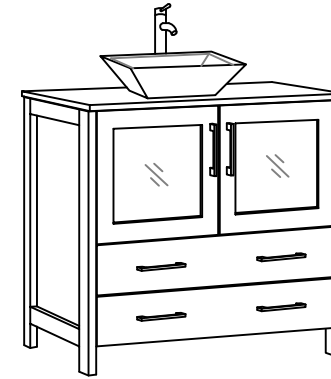

Bathroom Cabinet

Unit

inch

(PLAN)

Mirror: 35.8"x27.56" inch

Cabinet: 35.8"x18.5"x31.1" inch

Handle: 6.2" inch

(BACK)