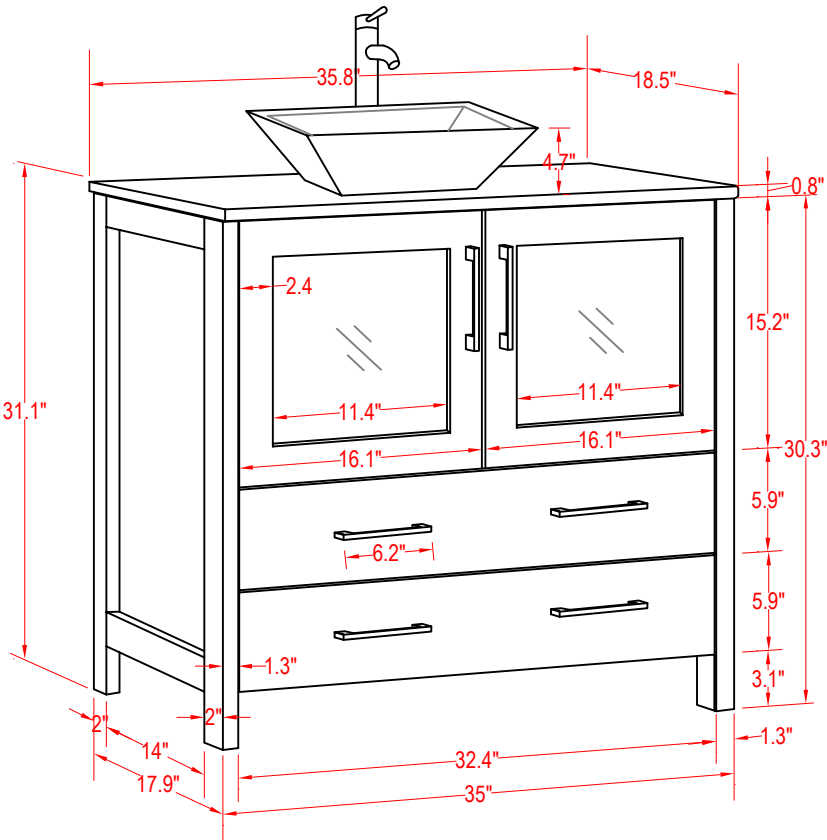

Bathroom Cabinet

Unit

inch

(PLAN)

Mirror: 35.8"x27.56" inch

Cabinet: 35.8"x18.5"x31.1" inch

Handle: 6.2" inch

(BACK)