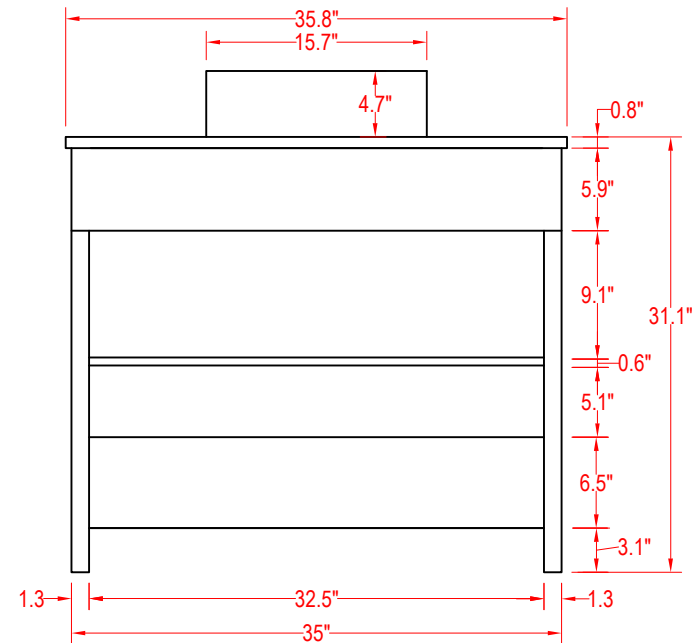

Bathroom Cabinet

Unit

inch

(PLAN)

Mirror: 35.8"x27.56" inch

Cabinet: 35.8"x18.5"x31.1" inch

Handle: 6.2" inch

(BACK)