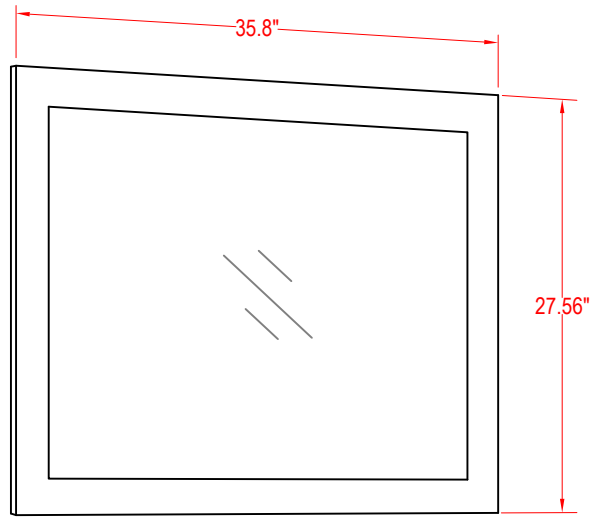

Bathroom Cabinet

Unit

inch

(PLAN)

Mirror: 35.8"x27.56" inch

Cabinet: 35.8"x18.5"x31.1" inch

Handle: 6.2" inch

(BACK)