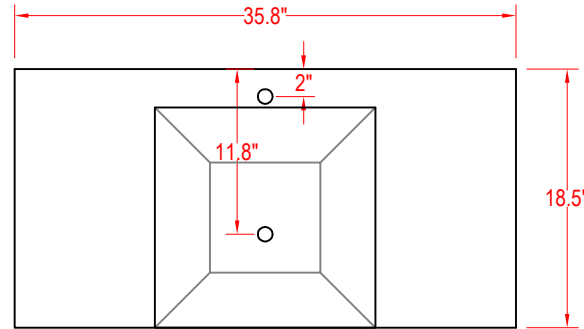

Bathroom Cabinet

Unit

inch

(PLAN)

Mirror: 35.8"x27.56" inch

Cabinet: 35.8"x18.5"x31.1" inch

Handle: 6.2" inch

(BACK)