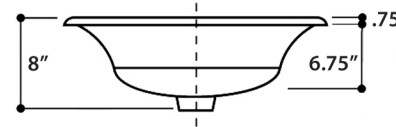

Regatta Collection

Fireclay Bathroom Vanity Sink

TOP VIEW

FRONT VIEW

SIDE VIEW

Overall Dimensions	Interior Bowl	Interior Depth	Exterior Height	Drain Dimensions
25" x 17.25"	23.25" x 15.5"	6.75"	8"	1.75"

FEATURES

- Genuine Italian Fireclay
- Nominal Dimensions - Actual may vary by 1/4"
- Topmount; Template Not Included
- No Overflow
- Made in Italy
- Do not clean with abrasive cleansers or pads
- Limited Warranty For Manufacturer Defects