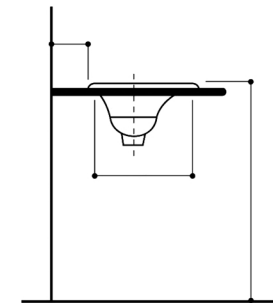

Regatta Collection

Fireclay Bathroom Vanity Sink

TOP VIEW

FRONT VIEW

SIDE VIEW

Overall Dimensions	Interior Bowl	Interior Depth	Exterior Height	Drain Dimensions
25" x 17.25"	23.25" x 15.5"	6.75"	8"	1.75"

FEATURES

- Genuine Italian Fireclay
- Nominal Dimensions - Actual may vary by 1/4"
- Topmount; Template Not Included
- No Overflow
- Made in Italy
- Do not clean with abrasive cleansers or pads
- Limited Warranty For Manufacturer Defects