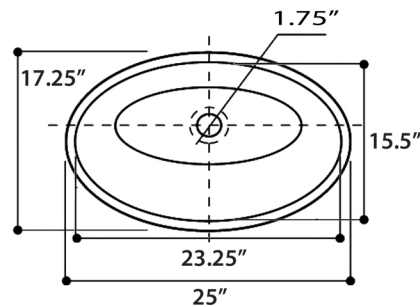

Regatta Collection

Fireclay Bathroom Vanity Sink

TOP VIEW

FRONT VIEW

SIDE VIEW

Overall Dimensions	Interior Bowl	Interior Depth	Exterior Height	Drain Dimensions
25" x 17.25"	23.25" x 15.5"	6.75"	8"	1.75"

FEATURES

- Genuine Italian Fireclay
- Nominal Dimensions - Actual may vary by 1/4"
- Topmount; Template Not Included
- No Overflow
- Made in Italy
- Do not clean with abrasive cleansers or pads
- Limited Warranty For Manufacturer Defects