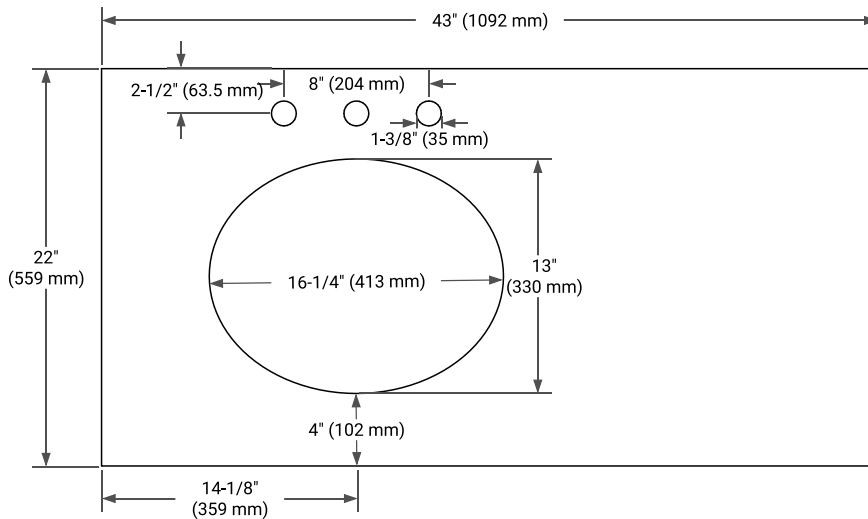

42" LEFT OFFSET CABINET

BASE CABINET DIMENSIONS

42" W x 21.6" D x 34.5" H

FEATURES

- Solid wood frame & plywood panels
- Dovetail drawers and joints
- Soft closing doors & drawers

HARDWARE FINISHES*

Brushed Nickel Satin Brass Matte Black Polished Chrome

43" LEFT OVAL SINK COUNTERTOP WITH 0.75 IN. THICKNESS

OVERALL DIMENSIONS

43" W x 22" D x 0.75" H

COUNTERTOP OPTIONS

Carrara Marble

FEATURES

- Solid countertop with mitered edges & seams
- Undermount white oval sink
- Pre-drilled for 8" widespread faucet

INCLUDED

- Countertop
- Matching Backsplash
- Oval Sink

COUNTERTOP PLAN VIEW

EDGE SIDE VIEW

THREE DIMENSIONAL COUNTERTOP VIEW