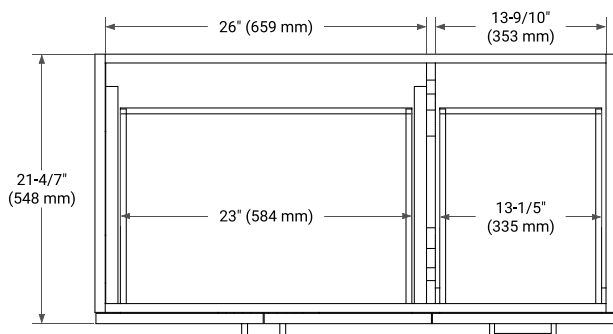

42" LEFT OFFSET CABINET

BASE CABINET DIMENSIONS

42" W x 21.6" D x 34.5" H

FEATURES

- Solid wood frame & plywood panels
- Dovetail drawers and joints
- Soft closing doors & drawers

HARDWARE FINISHES*

Brushed Nickel Satin Brass Matte Black Polished Chrome

43" LEFT OVAL SINK COUNTERTOP WITH 0.75 IN. THICKNESS

OVERALL DIMENSIONS

43" W x 22" D x 0.75" H

COUNTERTOP OPTIONS

Carrara Marble

FEATURES

- Solid countertop with mitered edges & seams
- Undermount white oval sink
- Pre-drilled for 8" widespread faucet

INCLUDED

- Countertop
- Matching Backsplash
- Oval Sink

COUNTERTOP PLAN VIEW

EDGE SIDE VIEW

THREE DIMENSIONAL COUNTERTOP VIEW