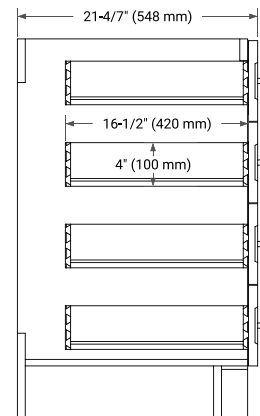

42" LEFT OFFSET CABINET

BASE CABINET DIMENSIONS

42" W x 21.6" D x 34.5" H

FEATURES

- Solid wood frame & plywood panels
- Dovetail drawers and joints
- Soft closing doors & drawers

HARDWARE FINISHES*

Brushed Nickel Satin Brass Matte Black Polished Chrome

43" LEFT OVAL SINK COUNTERTOP WITH 0.75 IN. THICKNESS

OVERALL DIMENSIONS

43" W x 22" D x 0.75" H

COUNTERTOP OPTIONS

Carrara Marble

FEATURES

- Solid countertop with mitered edges & seams
- Undermount white oval sink
- Pre-drilled for 8" widespread faucet

INCLUDED

- Countertop
- Matching Backsplash
- Oval Sink

COUNTERTOP PLAN VIEW

EDGE SIDE VIEW

THREE DIMENSIONAL COUNTERTOP VIEW