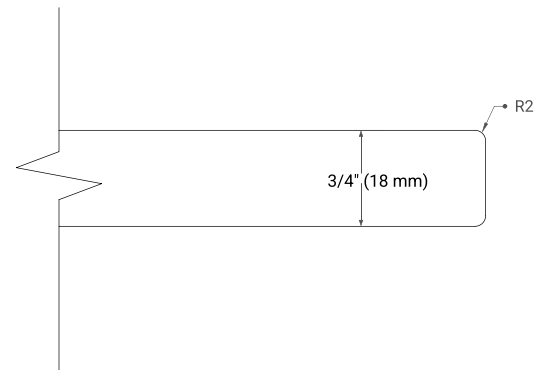

42" LEFT OFFSET CABINET

BASE CABINET DIMENSIONS

42" W x 21.6" D x 34.5" H

FEATURES

- Solid wood frame & plywood panels
- Dovetail drawers and joints
- Soft closing doors & drawers

HARDWARE FINISHES*

Brushed Nickel Satin Brass Matte Black Polished Chrome

43" LEFT OVAL SINK COUNTERTOP WITH 0.75 IN. THICKNESS

OVERALL DIMENSIONS

43" W x 22" D x 0.75" H

COUNTERTOP OPTIONS

Carrara Marble

FEATURES

- Solid countertop with mitered edges & seams
- Undermount white oval sink
- Pre-drilled for 8" widespread faucet

INCLUDED

- Countertop
- Matching Backsplash
- Oval Sink

COUNTERTOP PLAN VIEW

EDGE SIDE VIEW

THREE DIMENSIONAL COUNTERTOP VIEW