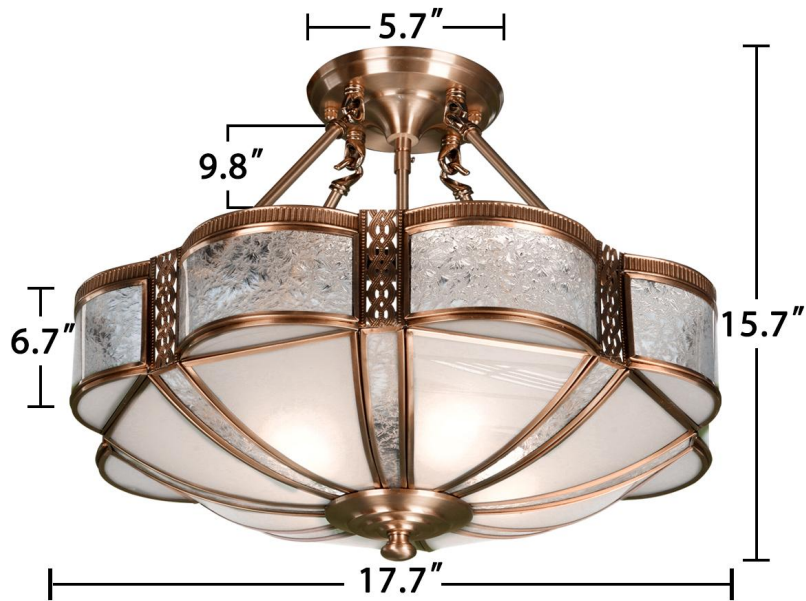

# PRODUCT SIZE

## RECOMMENDED BULBS E26 BASE

## Product information

Control Method: Wall Control

Material: Brass + Glass+Cast Iron

Bulb: Pieces of 4 E26 (Three-Tone Bulbs)