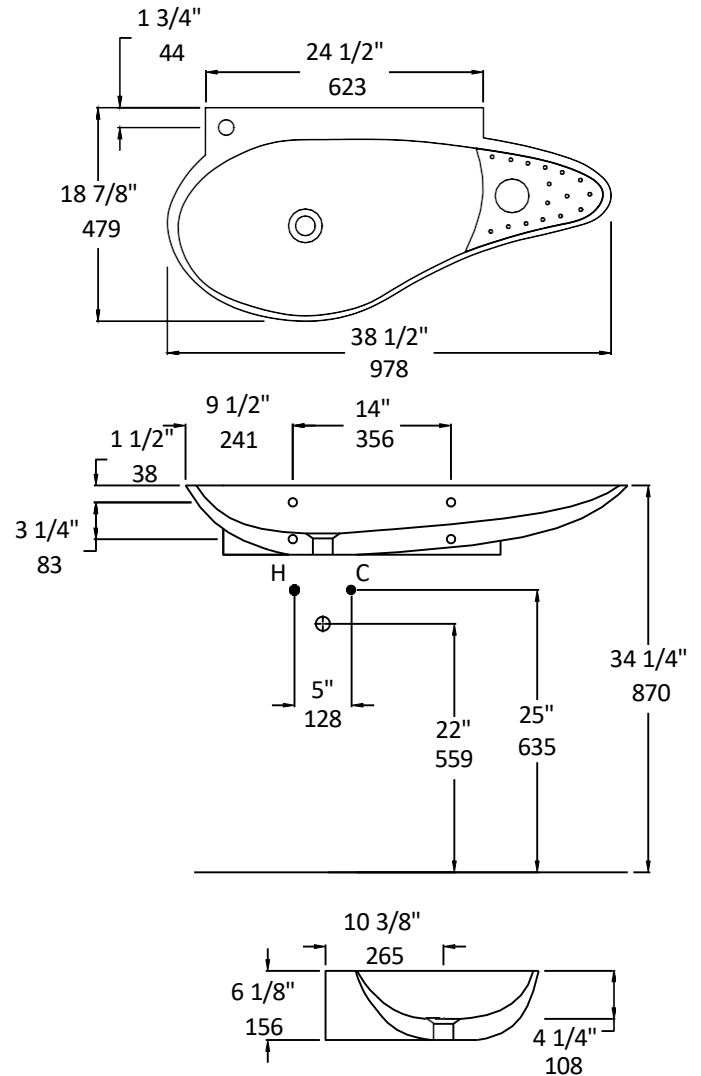

Specifications:

Installation:	Wall-mount
Exterior Dimensions:	38 1/2" w x 18 7/8" d x 6 1/8" h
Material:	Porcelain
Weight:	44 lbs
Overflow:	No
Finishes:	001 - White
Faucet Holes:	00 - no hole 01 - one on the left
Faucet Hole Size:	∅ 1 3/8"
Drain Hole Size:	∅ 1 3/4"

Features:

- Porcelain sink without overflow
- Mounting bolts are included
- Glazed bottom
- Stainless steel shelf and soap dish are included
- It must be installed against a wall on the back

Codes + Standards:

- Meets and exceeds applicable national codes and standards

Recommended Items:

- European drain with overflow
- 7100-13
- 7100-16

LACAVA reserves the right to revise any dimension or information on this sheet without notice. Dimensions are nominal and may vary within an industry accepted tolerance of 1/4". Drawings provided herein are meant to give the user an idea of the product and are not made to scale.