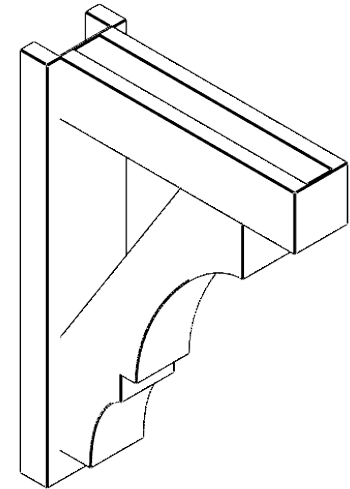

**ITEM NUMBER: OUTUROC040X060X20000X28000X040X020X040BOA44RCPR**

4"W TOP X 6"W BACK X 20"D X 28"H X 4"T TOP X 2"T BACK TIMBERTHANE ROUGH CEDAR BALBOA FAUX WOOD OPEN OUTLOOKER, BLOCK TOP AND BACK, 4"W CLOSED BRACE, PRIMED TAN

**SIDE PROFILE**

**FRONT PROFILE**

**ISOMETRIC**

EKENA MILLWORK  
2300 WEST MAIN ST.  
CLARKSVILLE, TX 75426  
TOLL FREE: 866-607-0453  
WWW.EKENAMILLWORK.COM

**NOTES**

1. INSTALLATION TO BE COMPLETED IN ACCORDANCE WITH MANUFACTURER'S SPECIFICATIONS.
2. DRAWING MAY NOT BE TO SCALE
3. THIS DRAWING IS INTENDED FOR DESIGN AND PLANNING PURPOSES ONLY.
4. ALL INFORMATION CONTAINED HEREIN WAS CURRENT AT THE TIME OF DEVELOPMENT BUT MUST BE REVIEWED AND APPROVED BY THE PRODUCT MANUFACTURER TO BE CONSIDERED ACCURATE.
5. TIMBERTHANE ARCHITECTURAL PRODUCTS ARE MADE FROM HIGH DENSITY URETHANE AND COME FACTORY PRIMED