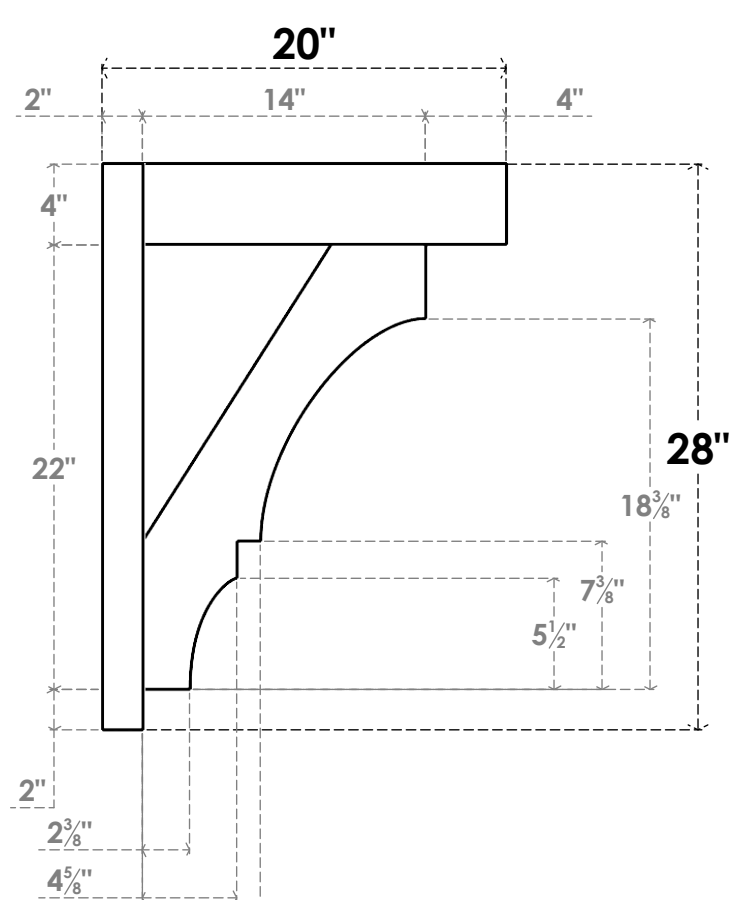

**ITEM NUMBER: OUTUROC040X060X20000X28000X040X020X040BOA44RCPR**

4"W TOP X 6"W BACK X 20"D X 28"H X 4"T TOP X 2"T BACK TIMBERTHANE ROUGH CEDAR BALBOA FAUX WOOD OPEN OUTLOOKER, BLOCK TOP AND BACK, 4"W CLOSED BRACE, PRIMED TAN

**SIDE PROFILE**

**FRONT PROFILE**

**ISOMETRIC**

EKENA MILLWORK  
2300 WEST MAIN ST.  
CLARKSVILLE, TX 75426  
TOLL FREE: 866-607-0453  
WWW.EKENAMILLWORK.COM

**NOTES**

1. INSTALLATION TO BE COMPLETED IN ACCORDANCE WITH MANUFACTURER'S SPECIFICATIONS.
2. DRAWING MAY NOT BE TO SCALE
3. THIS DRAWING IS INTENDED FOR DESIGN AND PLANNING PURPOSES ONLY.
4. ALL INFORMATION CONTAINED HEREIN WAS CURRENT AT THE TIME OF DEVELOPMENT BUT MUST BE REVIEWED AND APPROVED BY THE PRODUCT MANUFACTURER TO BE CONSIDERED ACCURATE.
5. TIMBERTHANE ARCHITECTURAL PRODUCTS ARE MADE FROM HIGH DENSITY URETHANE AND COME FACTORY PRIMED