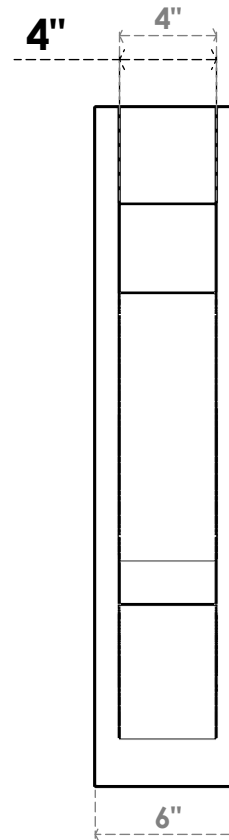

**ITEM NUMBER: OUTUROC040X060X20000X28000X040X020X040BOA44RCPR**

4"W TOP X 6"W BACK X 20"D X 28"H X 4"T TOP X 2"T BACK TIMBERTHANE ROUGH CEDAR BALBOA FAUX WOOD OPEN OUTLOOKER, BLOCK TOP AND BACK, 4"W CLOSED BRACE, PRIMED TAN

**SIDE PROFILE**

**FRONT PROFILE**

**ISOMETRIC**

EKENA MILLWORK  
2300 WEST MAIN ST.  
CLARKSVILLE, TX 75426  
TOLL FREE: 866-607-0453  
WWW.EKENAMILLWORK.COM

**NOTES**

1. INSTALLATION TO BE COMPLETED IN ACCORDANCE WITH MANUFACTURER'S SPECIFICATIONS.
2. DRAWING MAY NOT BE TO SCALE
3. THIS DRAWING IS INTENDED FOR DESIGN AND PLANNING PURPOSES ONLY.
4. ALL INFORMATION CONTAINED HEREIN WAS CURRENT AT THE TIME OF DEVELOPMENT BUT MUST BE REVIEWED AND APPROVED BY THE PRODUCT MANUFACTURER TO BE CONSIDERED ACCURATE.
5. TIMBERTHANE ARCHITECTURAL PRODUCTS ARE MADE FROM HIGH DENSITY URETHANE AND COME FACTORY PRIMED