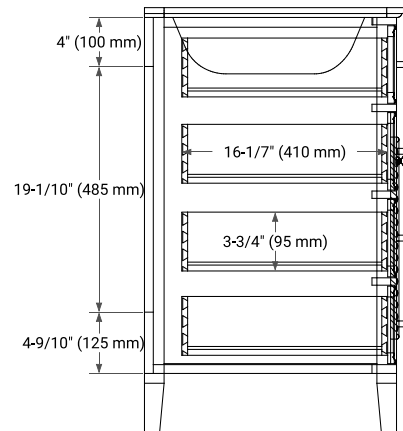

42" LEFT OFFSET CABINET

BASE CABINET DIMENSIONS

42" W x 21.5" D x 33.5" H

FEATURES

- Solid wood frame & plywood panels
- Dovetail drawers and joints
- Soft closing doors & drawers

HARDWARE FINISHES*

Brushed Nickel Satin Brass Matte Black Polished Chrome

Hardware comes preinstalled with the illustrated option. Other finishes are available on our online store if you prefer a different one.

AVAILABLE COLORS

White Grey

FRONT VIEW

SIDE VIEW

PLAN VIEW

42" LEFT OVAL SINK COUNTERTOP WITH 1.5 IN. THICKNESS

OVERALL DIMENSIONS

42.25" W x 22" D x 1.5" H

COUNTERTOP OPTIONS

Carrara White Quartz

FEATURES

- Solid countertop with mitered edges & seams
- Undermount white oval sink
- Pre-drilled for 8" widespread faucet

INCLUDED

- Countertop
- Matching Backsplash
- Oval Sink

COUNTERTOP PLAN VIEW

EDGE SIDE VIEW

THREE DIMENSIONAL COUNTERTOP VIEW