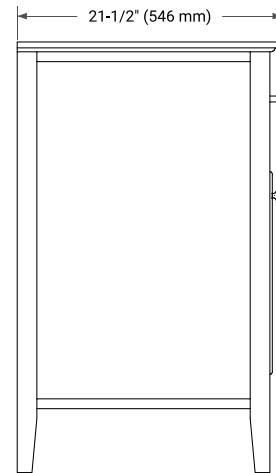

42" LEFT OFFSET CABINET

BASE CABINET DIMENSIONS

42" W x 21.5" D x 33.5" H

FEATURES

- Solid wood frame & plywood panels
- Dovetail drawers and joints
- Soft closing doors & drawers

HARDWARE FINISHES*

Brushed Nickel Satin Brass Matte Black Polished Chrome

Hardware comes preinstalled with the illustrated option. Other finishes are available on our online store if you prefer a different one.

AVAILABLE COLORS

White Grey

FRONT VIEW

SIDE VIEW

PLAN VIEW

42" LEFT OVAL SINK COUNTERTOP WITH 1.5 IN. THICKNESS

OVERALL DIMENSIONS

42.25" W x 22" D x 1.5" H

COUNTERTOP OPTIONS

Carrara White Quartz

FEATURES

- Solid countertop with mitered edges & seams
- Undermount white oval sink
- Pre-drilled for 8" widespread faucet

INCLUDED

- Countertop
- Matching Backsplash
- Oval Sink

COUNTERTOP PLAN VIEW

EDGE SIDE VIEW

THREE DIMENSIONAL COUNTERTOP VIEW