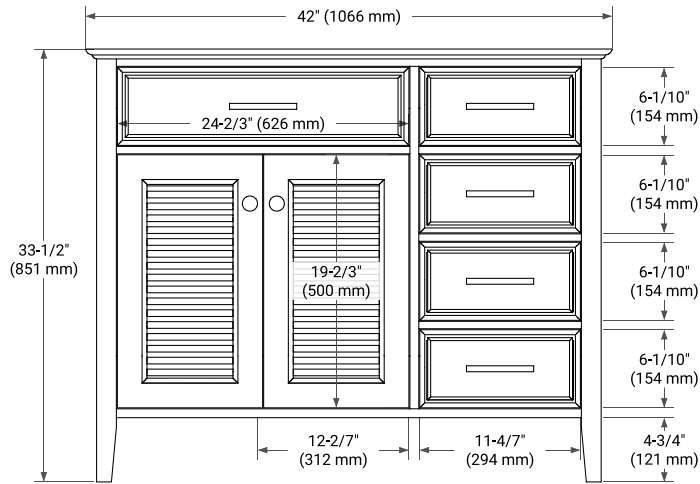

42" LEFT OFFSET CABINET

BASE CABINET DIMENSIONS

42" W x 21.5" D x 33.5" H

FEATURES

- Solid wood frame & plywood panels
- Dovetail drawers and joints
- Soft closing doors & drawers

HARDWARE FINISHES*

Brushed Nickel Satin Brass Matte Black Polished Chrome

Hardware comes preinstalled with the illustrated option. Other finishes are available on our online store if you prefer a different one.

AVAILABLE COLORS

White Grey

FRONT VIEW

SIDE VIEW

PLAN VIEW

42" LEFT OVAL SINK COUNTERTOP WITH 1.5 IN. THICKNESS

OVERALL DIMENSIONS

42.25" W x 22" D x 1.5" H

COUNTERTOP OPTIONS

Carrara White Quartz

FEATURES

- Solid countertop with mitered edges & seams
- Undermount white oval sink
- Pre-drilled for 8" widespread faucet

INCLUDED

- Countertop
- Matching Backsplash
- Oval Sink

COUNTERTOP PLAN VIEW

EDGE SIDE VIEW

THREE DIMENSIONAL COUNTERTOP VIEW