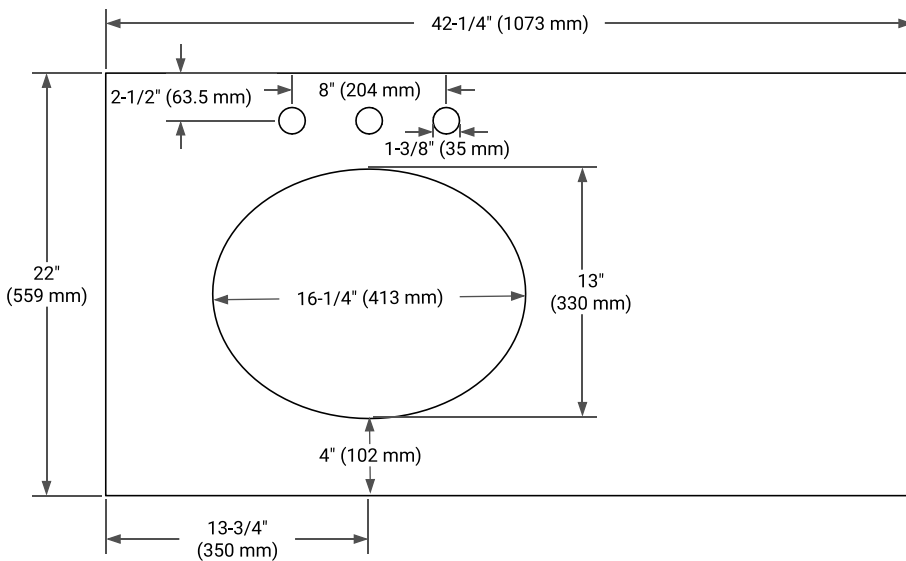

42" LEFT OFFSET CABINET

BASE CABINET DIMENSIONS

42" W x 21.5" D x 33.5" H

FEATURES

- Solid wood frame & plywood panels
- Dovetail drawers and joints
- Soft closing doors & drawers

HARDWARE FINISHES*

Brushed Nickel Satin Brass Matte Black Polished Chrome

OVERALL DIMENSIONS

42.25" W x 22" D x 1.5" H

COUNTERTOP OPTIONS

Carrara White Quartz

FEATURES

- Solid countertop with mitered edges & seams
- Undermount white oval sink
- Pre-drilled for 8" widespread faucet

INCLUDED

- Countertop
- Matching Backsplash
- Oval Sink

COUNTERTOP PLAN VIEW

EDGE SIDE VIEW

THREE DIMENSIONAL COUNTERTOP VIEW