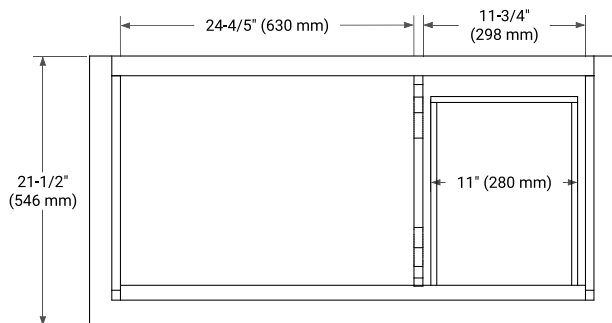

42" LEFT OFFSET CABINET

BASE CABINET DIMENSIONS

42" W x 21.5" D x 33.5" H

FEATURES

- Solid wood frame & plywood panels
- Dovetail drawers and joints
- Soft closing doors & drawers

HARDWARE FINISHES*

Brushed Nickel Satin Brass Matte Black Polished Chrome

Hardware comes preinstalled with the illustrated option. Other finishes are available on our online store if you prefer a different one.

AVAILABLE COLORS

White Grey

FRONT VIEW

SIDE VIEW

PLAN VIEW

42" LEFT OVAL SINK COUNTERTOP WITH 1.5 IN. THICKNESS

OVERALL DIMENSIONS

42.25" W x 22" D x 1.5" H

COUNTERTOP OPTIONS

Carrara White Quartz

FEATURES

- Solid countertop with mitered edges & seams
- Undermount white oval sink
- Pre-drilled for 8" widespread faucet

INCLUDED

- Countertop
- Matching Backsplash
- Oval Sink

COUNTERTOP PLAN VIEW

EDGE SIDE VIEW

THREE DIMENSIONAL COUNTERTOP VIEW