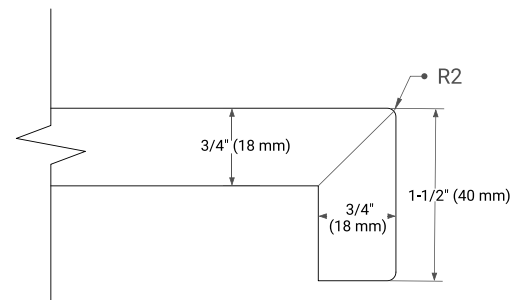

OVERALL DIMENSIONS

42.25" W x 22" D x 1.5" H

COUNTERTOP OPTIONS

Carrara White Quartz

FEATURES

- Solid countertop with mitered edges & seams
- Undermount white oval sink
- Pre-drilled for 8" widespread faucet

INCLUDED

- Countertop
- Matching Backsplash
- Oval Sink

COUNTERTOP PLAN VIEW

EDGE SIDE VIEW

THREE DIMENSIONAL COUNTERTOP VIEW