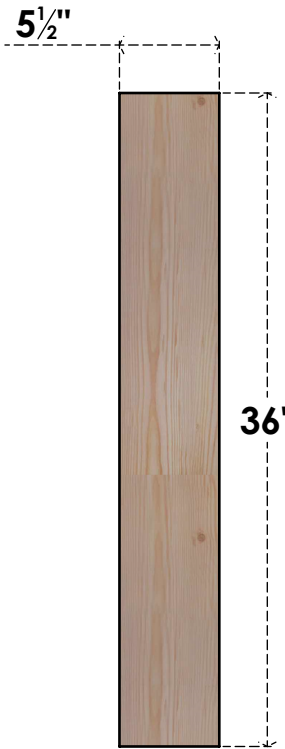

BRC06X30X36TRA00SDF

5 1/2"W X 30"D X 36"H TRADITIONAL SMOOTH BRACE, DOUGLAS FIR

SIDE

FRONT

EKENA MILLWORK
 2300 WEST MAIN ST.
 CLARKSVILLE, TX 75426
 TOLL FREE: 866-607-0453
 WWW.EKENAMILLWORK.COM

NOTES

1. INSTALLATION TO BE COMPLETED IN ACCORDANCE WITH MANUFACTURER'S SPECIFICATIONS.
2. DRAWING MAY NOT BE TO SCALE
3. THIS DRAWING IS INTENDED FOR DESIGN AND PLANNING PURPOSES ONLY.
4. ALL INFORMATION CONTAINED HEREIN WAS CURRENT AT THE TIME OF DEVELOPMENT BUT MUST BE REVIEWED AND APPROVED BY THE PRODUCT MANUFACTURER TO BE CONSIDERED ACCURATE.
5. PRODUCTS ARE NOT KILN DRIED. THIS ITEM IS UNIQUE AND WILL CONTAIN THE NATURAL VARIATIONS THAT THE WOOD SPECIES OFFERS. THIS MAY RESULT IN VARIATIONS UP TO 1/4"