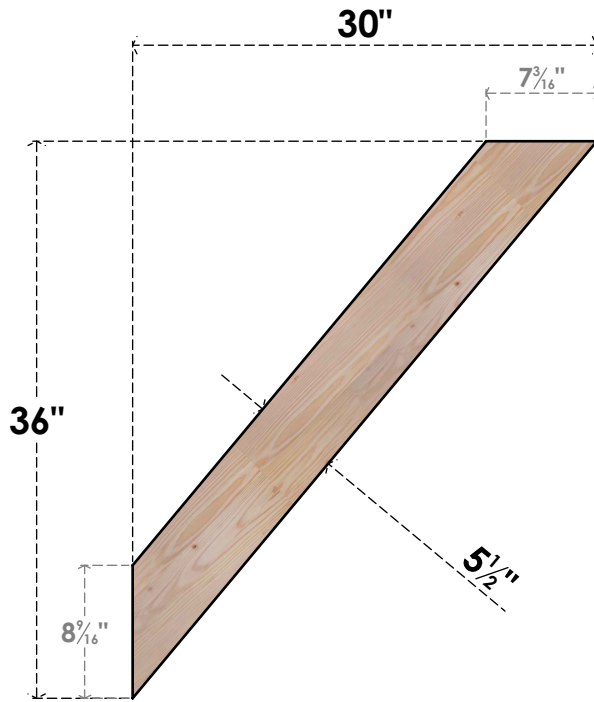

BRC06X30X36TRA00SDF

5 1/2"W X 30"D X 36"H TRADITIONAL SMOOTH BRACE, DOUGLAS FIR

SIDE

FRONT

EKENA MILLWORK
 2300 WEST MAIN ST.
 CLARKSVILLE, TX 75426
 TOLL FREE: 866-607-0453
 WWW.EKENAMILLWORK.COM

NOTES

1. INSTALLATION TO BE COMPLETED IN ACCORDANCE WITH MANUFACTURER'S SPECIFICATIONS.
2. DRAWING MAY NOT BE TO SCALE
3. THIS DRAWING IS INTENDED FOR DESIGN AND PLANNING PURPOSES ONLY.
4. ALL INFORMATION CONTAINED HEREIN WAS CURRENT AT THE TIME OF DEVELOPMENT BUT MUST BE REVIEWED AND APPROVED BY THE PRODUCT MANUFACTURER TO BE CONSIDERED ACCURATE.
5. PRODUCTS ARE NOT KILN DRIED. THIS ITEM IS UNIQUE AND WILL CONTAIN THE NATURAL VARIATIONS THAT THE WOOD SPECIES OFFERS. THIS MAY RESULT IN VARIATIONS UP TO 1/4"