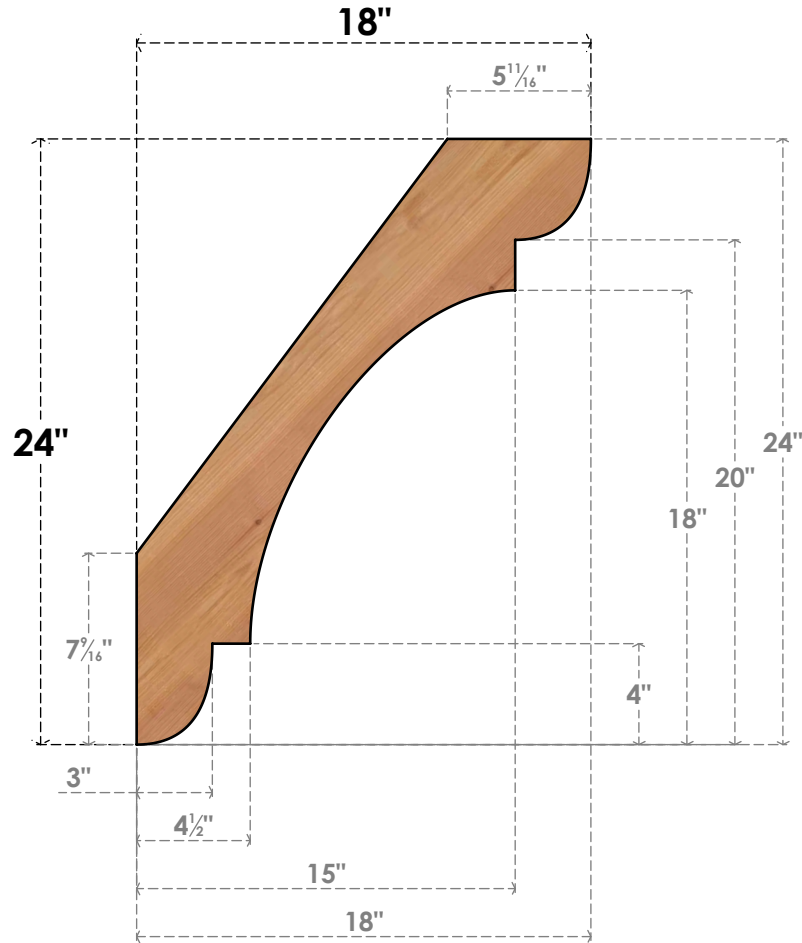

BRC06X18X24OLY00SWR

5 1/2"W X 18"D X 24"H OLYMPIC SMOOTH BRACE, WESTERN RED CEDAR

SIDE

FRONT

EKENA MILLWORK
 2300 WEST MAIN ST.
 CLARKSVILLE, TX 75426
 TOLL FREE: 866-607-0453
 WWW.EKENAMILLWORK.COM

NOTES

1. INSTALLATION TO BE COMPLETED IN ACCORDANCE WITH MANUFACTURER'S SPECIFICATIONS.
2. DRAWING MAY NOT BE TO SCALE
3. THIS DRAWING IS INTENDED FOR DESIGN AND PLANNING PURPOSES ONLY.
4. ALL INFORMATION CONTAINED HEREIN WAS CURRENT AT THE TIME OF DEVELOPMENT BUT MUST BE REVIEWED AND APPROVED BY THE PRODUCT MANUFACTURER TO BE CONSIDERED ACCURATE.
5. PRODUCTS ARE NOT KILN DRIED. THIS ITEM IS UNIQUE AND WILL CONTAIN THE NATURAL VARIATIONS THAT THE WOOD SPECIES OFFERS. THIS MAY RESULT IN VARIATIONS UP TO 1/4"