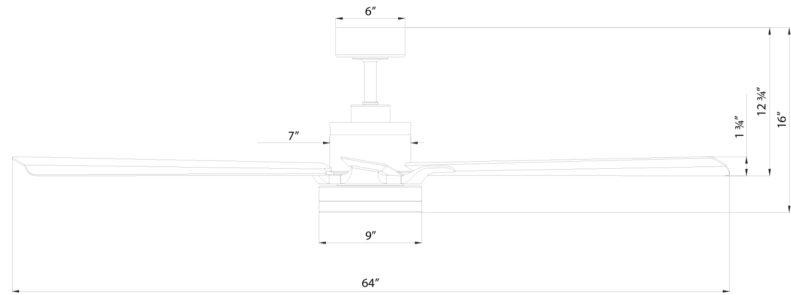

Radiant

FR-D2603-64L/A/C

64" Ceiling Fan

MODERN FORMS SMART FANS

PRODUCT DESCRIPTION

Modern Forms sets a new design standard with Radiant, a smart ceiling fan that redefines modern comfort through light, air, and artistry. Ambient up-lighting is seamlessly integrated into the design, marking a defining moment in ceiling fan innovation. Its advanced tunable LED system produces over 3000 lumens, creating a soft, architectural glow to illuminate the ceiling while a customizable downlight diffuser, available in alabaster, acrylic, or reclaimed K5 crystal casts gentle radiance below.

FEATURES

- 6 fan speeds through both Summer and Winter Modes
- Silent DC motor
- Includes BT remote control
- Optional wall control sold separately
- Compatible with myWAC app

AIRFLOW/ENERGY EFFICIENCY

Weighted-Average/High Airflow CFM:	6194/9179
Weighted-Average/High Energy Use (W):	31/44.5
Estimated Yearly Energy Cost ($):	9
Weighted-Average/High Efficiency (CFM/W):	200
Max RPM:	126

ORDER NUMBER

Model	Housing	Blade
FR-D2603-56L	MB <i>Matte Black</i>	DK <i>Distressed Koa</i>
	MB <i>Matte Black</i>	MB <i>Matte Black</i>
	MW <i>Matte White</i>	MW <i>Matte White</i>

Example: FR-D2603-64L-MW (Acrylic), FR-D2603-56A-MW (Alabaster), FR-D2603-56C-MW (K5 Crystal)

- *Results may vary based on application and surroundings.
- *This fan comes uni-pack - blade select options are not available

SPECIFICATIONS

Construction:	Aluminum, ABS
Blade:	10° Pitch, 64" sweep
Downrod:	3/4"W + 6"H included
Mounting Slope:	Up to 30°
Wire:	66" (with connectors)
Hanging Weight:	21.2 lbs
Total Power:	90.5W (120-240v)
Standards:	UL/cUL Wet Location listed, Title 24 JA8-2016 Compliant, Title 20, Energy Star rated
Motor Type:	153 x 20 sensorless DC motor

WIRELESS PERFORMANCE

Wi-Fi Range:	Up to 150 ft*
Bluetooth Range:	Up to 150 ft

LUMINAIRE PERFORMANCE

Light Source:	LED
Light Wattage:	30W
Lumens:	3749 - 3887 (Based on CCT)/2313
Dimming:	Integrated
CRI:	90
Color Temperature:	2700K, 3000K, 3500K 4000K, 5000K selectable/tunable
Rated Life:	50,000 hours

UPLIGHT PERFORMANCE

Light Wattage:	16W
Uplight Lumens:	898-1007/770
Color Temperature:	2700K, 3000K, 3500K 4000K, 5000K selectable/tunable
Rated Life:	50,000 hours
Total Delivered Lumens:	3088 (up and down-light)

The Modern Forms app synchronizes seamlessly with smart home devices you already own

modernforms.com
Phone (800) 526.2588
Fax (800) 526.2585

Headquarters/Eastern Distribution Center
44 Harbor Park Drive
Port Washington, NY 11050

Central Distribution Center
1600 Distribution Ct
Lithia Springs, GA 30122

Western Distribution Center
1750 Archibald Avenue
Ontario, CA 91760