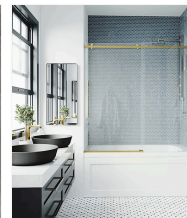

Alma Bianca White 42" Vanity with Gold and Lucite Legs and Hardware

SPECIFICATIONS

Assembly Required	See installation guide	Available Sizes	30", 36", 42"
Cabinet Color	White	Cabinet Dimensions (without Top)	42"W x 21"D x 35"H
Cabinet Finish	Glossy	Commercial	Light Commercial
Counter Color	White	Counter Finish	Matte
Counter Overflow	Yes	Dimensions	42"x 21" x 21.5"
Faucet	Faucet Not Included	Glides	Soft Close
Location	Bathroom, Indoor	Made In	Spain
Number of Drawers	2	Residential	Yes
Sink Type	Integrated	Vanity Top Dimension	42.25"W x 21.25"D x .5 "H
Vanity Top Material	Solid Surface	Weight	70 lbs

Luxe Collection 42"
White Gloss Vanity

Nuvo 34x74
Reversible Fixed...

Acqua 60x58
Reversible Sliding

Dressed to impress

About The Vanity: The Alma Bianca 42" Vanity has a sleek high gloss white lacquer finish. The added decorative gold legs and lucite hardware elevate the look of this wall-mounted vanity to elite status. Complete with soft-closing storage drawers this vanity provides practical storage to your space. The included integrated countertop completes the ultimate clean modern look.

Bold colors and striking details

Made in Spain, the Alma Collection vanity collection boasts a unique drawer panel detail and is available in three sizes and six high gloss lacquer colorways. Add decorative gold or chrome legs, and optional lucite knobs for added flair. Soft closing drawers with ample storage space attend to your functional needs. Included is an integrated solid surface countertop pre-drilled for 8" spread faucet.