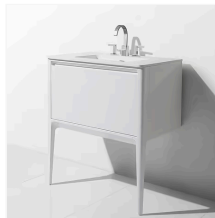

Alma Bianca White 42" Vanity with Gold and Lucite Legs and Hardware

SPECIFICATIONS

Assembly Required	See installation guide	Available Sizes	30", 36", 42"
Cabinet Color	White	Cabinet Dimensions (without Top)	42"W x 21"D x 35"H
Cabinet Finish	Glossy	Commercial	Light Commercial
Counter Color	White	Counter Finish	Matte
Counter Overflow	Yes	Dimensions	42"x 21" x 21.5"
Faucet	Faucet Not Included	Glides	Soft Close
Location	Bathroom, Indoor	Made In	Spain
Number of Drawers	2	Residential	Yes
Sink Type	Integrated	Vanity Top Dimension	42.25"W x 21.25"D x .5 "H
Vanity Top Material	Solid Surface	Weight	70 lbs

Luxe Collection 42"
White Gloss Vanity

Nuvo 34x74
Reversible Fixed...

Acqua 60x58
Reversible Sliding

Dressed to impress

About The Vanity: The Alma Bianca 42" Vanity has a sleek high gloss white lacquer finish. The added decorative gold legs and lucite hardware elevate the look of this wall-mounted vanity to elite status. Complete with soft-closing storage drawers this vanity provides practical storage to your space. The included integrated countertop completes the ultimate clean modern look.

Bold colors and striking details

Made in Spain, the Alma Collection vanity collection boasts a unique drawer panel detail and is available in three sizes and six high gloss lacquer colorways. Add decorative gold or chrome legs, and optional lucite knobs for added flair. Soft closing drawers with ample storage space attend to your functional needs. Included is an integrated solid surface countertop pre-drilled for 8" spread faucet.