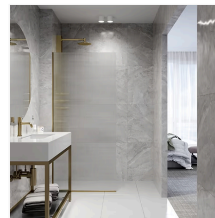

Alma Bianca White 42" Vanity with Gold and Lucite Legs and Hardware

SPECIFICATIONS

Assembly Required	See installation guide	Available Sizes	30", 36", 42"
Cabinet Color	White	Cabinet Dimensions (without Top)	42"W x 21"D x 35"H
Cabinet Finish	Glossy	Commercial	Light Commercial
Counter Color	White	Counter Finish	Matte
Counter Overflow	Yes	Dimensions	42"x 21" x 21.5"
Faucet	Faucet Not Included	Glides	Soft Close
Location	Bathroom, Indoor	Made In	Spain
Number of Drawers	2	Residential	Yes
Sink Type	Integrated	Vanity Top Dimension	42.25"W x 21.25"D x .5 "H
Vanity Top Material	Solid Surface	Weight	70 lbs

Luxe Collection 42"
White Gloss Vanity

Nuvo 34x74
Reversible Fixed...

Acqua 60x58
Reversible Sliding

Dressed to impress

About The Vanity: The Alma Bianca 42" Vanity has a sleek high gloss white lacquer finish. The added decorative gold legs and lucite hardware elevate the look of this wall-mounted vanity to elite status. Complete with soft-closing storage drawers this vanity provides practical storage to your space. The included integrated countertop completes the ultimate clean modern look.

Bold colors and striking details

Made in Spain, the Alma Collection vanity collection boasts a unique drawer panel detail and is available in three sizes and six high gloss lacquer colorways. Add decorative gold or chrome legs, and optional lucite knobs for added flair. Soft closing drawers with ample storage space attend to your functional needs. Included is an integrated solid surface countertop pre-drilled for 8" spread faucet.