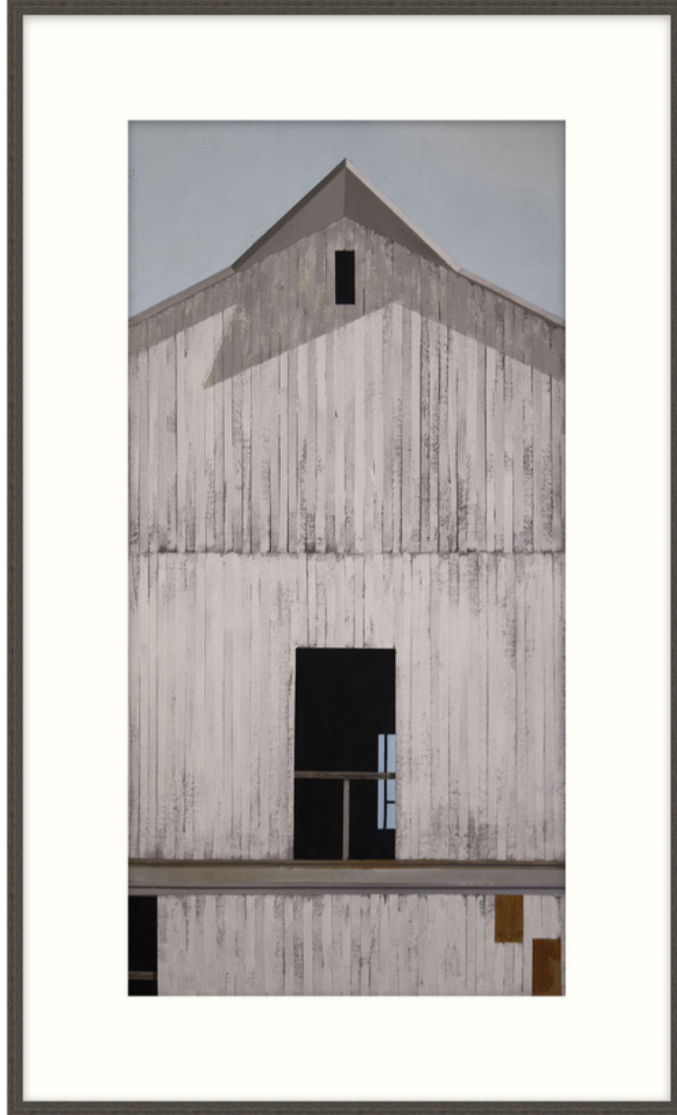

THEODORE ALEXANDER

Smokey Ridge 2

D2778S55546-4759

Smokey Ridge 2 is a nostalgic work of art on textured paper. Across a minimalist picture plane of serene tones and familiar geometric shapes, the iconic imagery of the American Barn takes shape. Vertical slatting and darkened doorways and windows draw the eye toward weather-worn boards and textural shading for a presence that feels both antique and three-dimensional. Set against a background of cool grey, a palette of vanilla onyx, and dark brown beautifully complete the imagery. The second of a three-part series on textured paper, Smokey Ridge 2 gracefully captures the nostalgia of an iconic form in this addition ART by TA.

► Textured Paper - Single Matboard, M4 - Warm White Smooth + White
Core Width:6", F1364 - Gray Oak Cap Frame - Width: 0.77

W 25 x D 1¼ x H 36 inches

Material(s):

Collection: Art by TA

Style: Modern / Formal Modern

Type: Décor / Wall Art