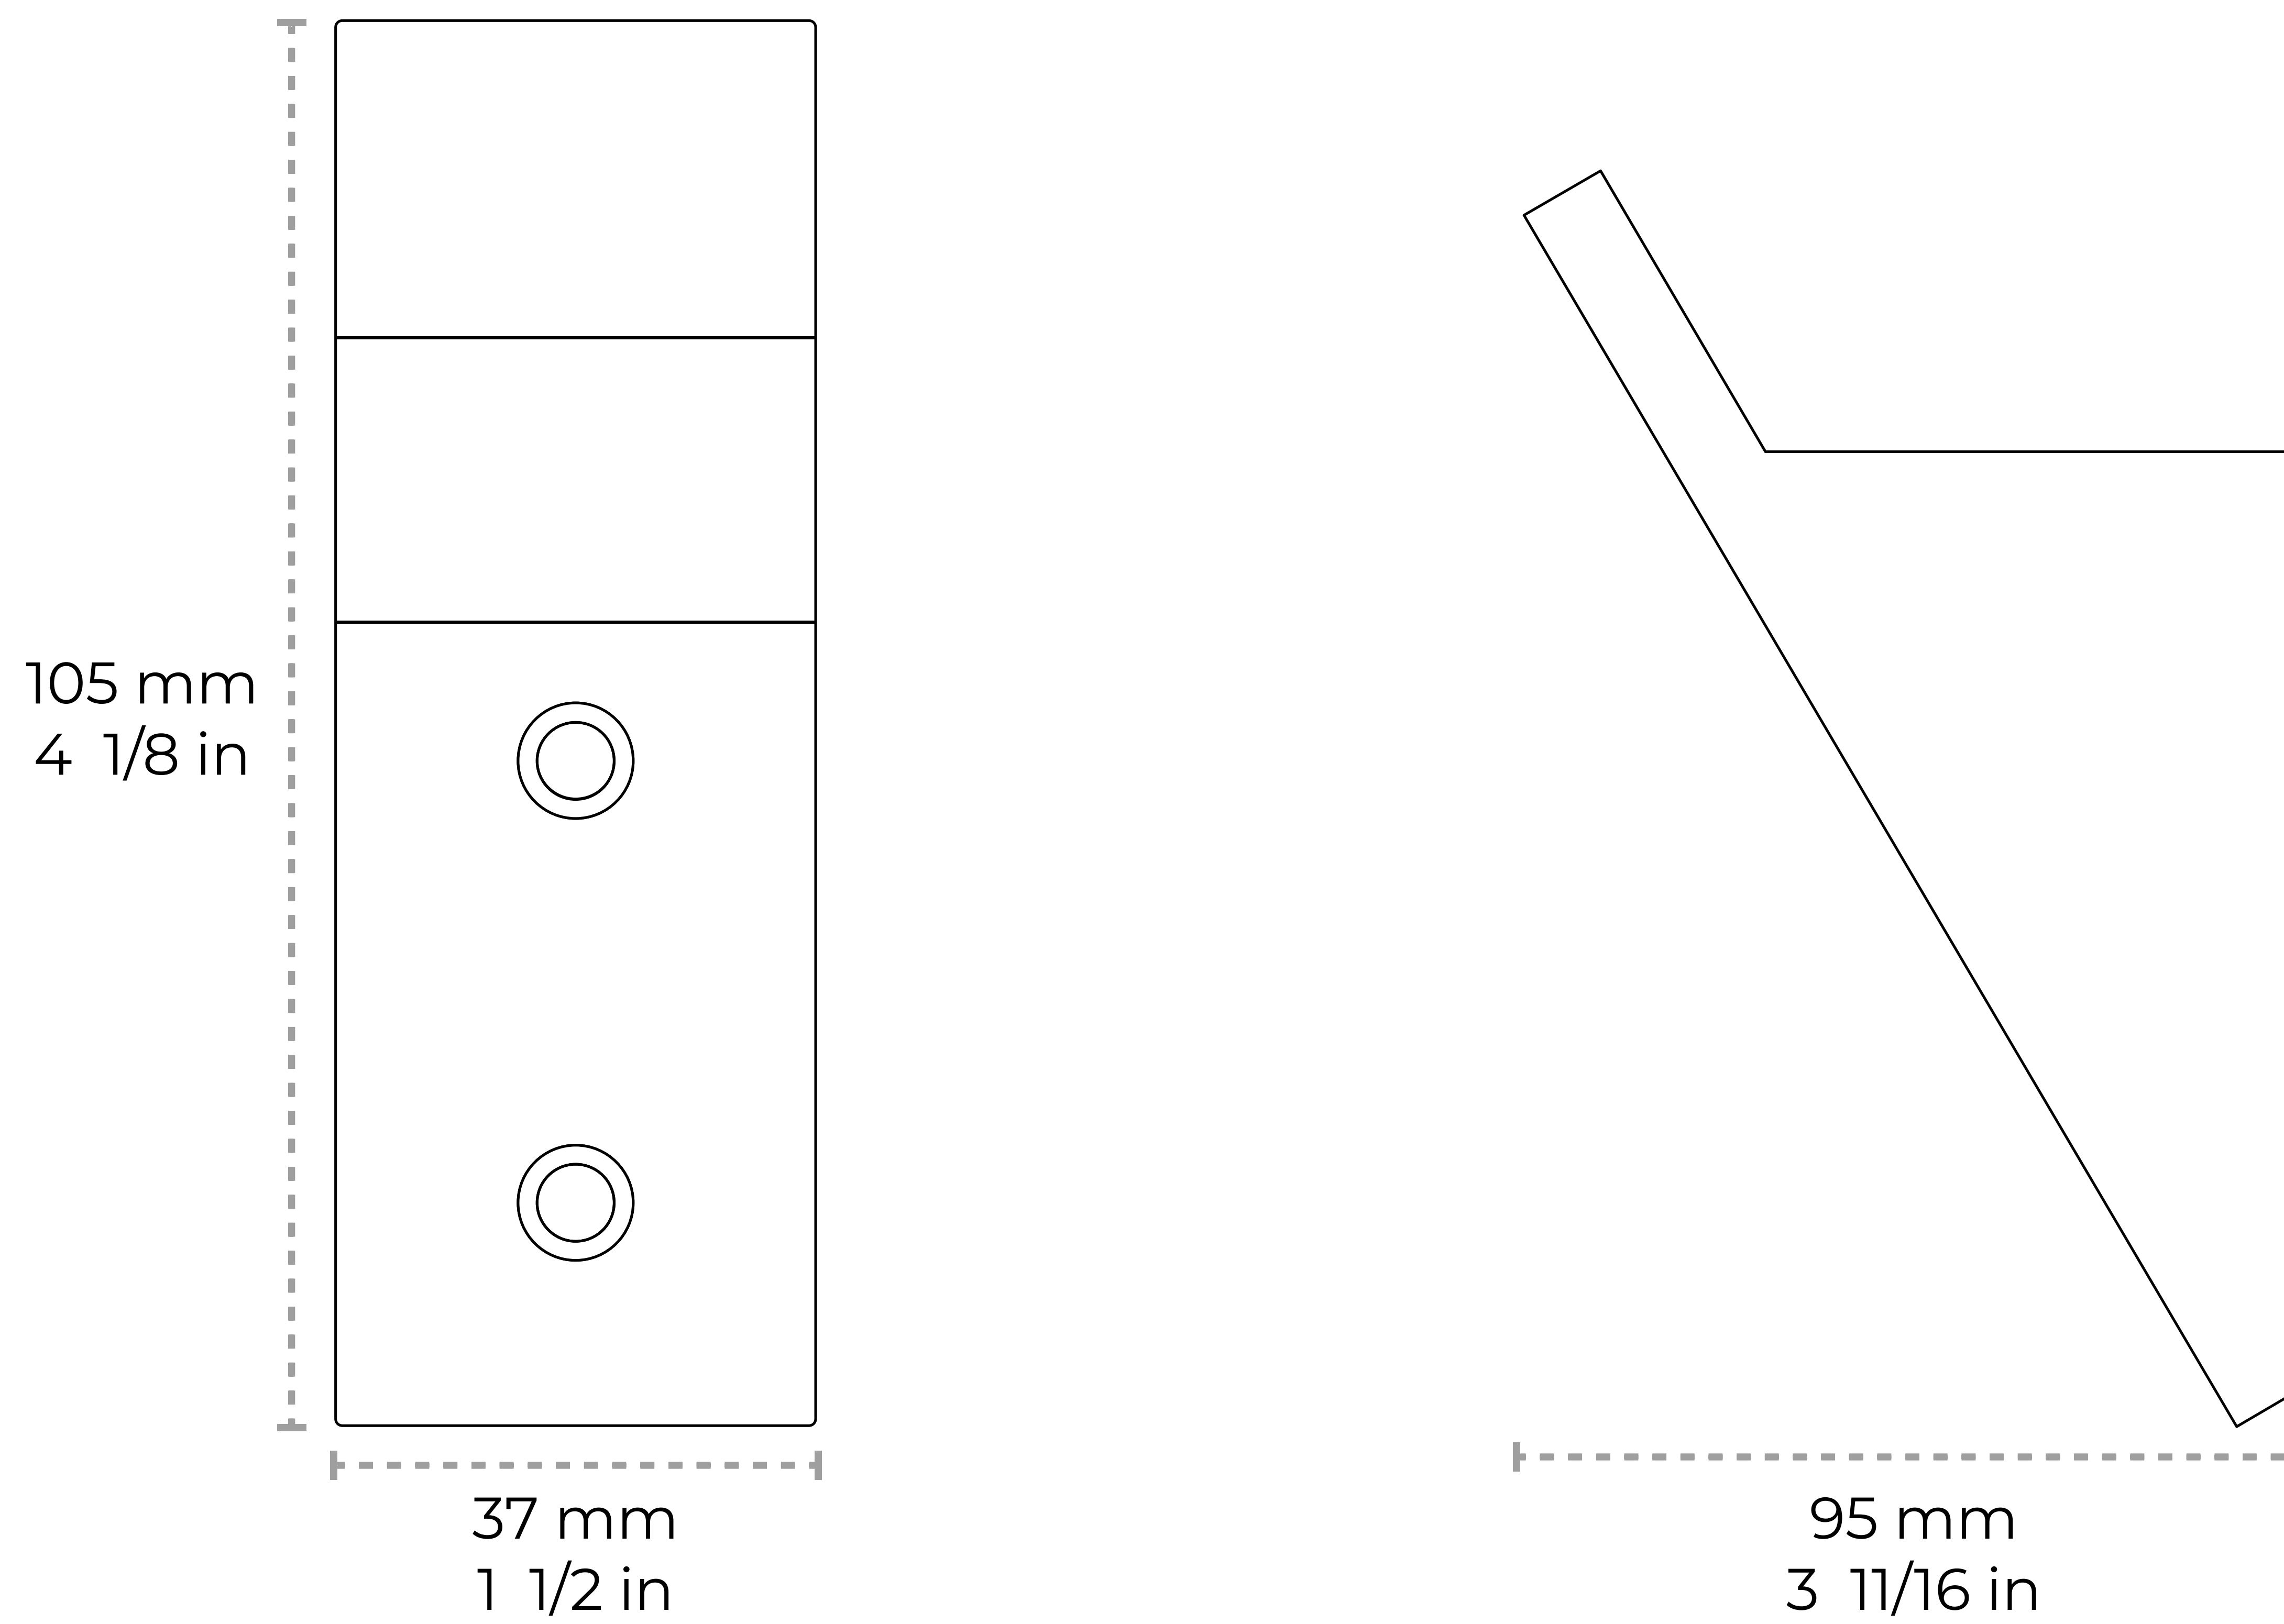

HK-IR8901-105

[Incline Hook IR8901] Iron Modern Industrial Wall Hook

Material	Iron
Weight	0.5 lbs
Measurements	Length: 105 mm 4 1/8 in Width: 37 mm 1 1/2 in Projection: 95 mm 3 11/16 in

Contact:

1-360-392-8121