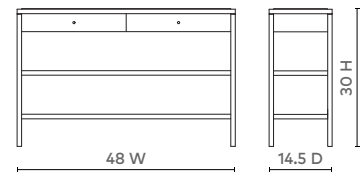

CAANAN CONSOLE, WHITE

CAA-400-09

- 48w x 14.5d x 30h
- Lacquer with Bleached Cane and Clear Glass Inset
- 2 Fixed Shelves and 2 Drawers with Soft Closing Glides and Veneer Interior
- Polished Brass Pulls