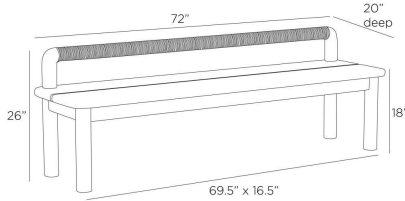

ESCAPE OUTDOOR BENCH

FHS05
H: 26 IN, W: 72 IN, D: 20 IN,
Weathered Teak

Designed with a chunky teak wood frame in a soothing weathered finish, this go-anywhere bench is a welcomed addition to any garden or outdoor dining area. The organic weave of the pebble synthetic rope accent adds texture to a substantial dowel back. Finish will vary.

APPEARANCE

Material	Wood, Rope
Material Type	Grade A Teak, Synthetic
Finish	Weathered Teak, Pebble
Finish Will Vary	Yes
Top Coat/Sealant	No

DIMENSIONS

Foot Print	W: 69.5 IN, D: 16.5 IN
Leg	H: 16.5 IN, Dia: 3.50 IN
Seat	H: 18 IN, W: 72 IN, D: 15.5 IN
Seat Back	H: 8.5 IN, W: 69.5 IN, Dia: 3.50 IN
Diagonal Dimension	33 IN
Clearance	13.5 IN

SHIPPING

Shipping Requirements	TruckShip
Product Weight	74 lbs
Gross Weight 1	102.07 lbs
Shipping Box 1	H: 75.2 IN, L: 23.23 IN, W: 28.35 IN

ADDITIONAL INFO

Swatch Number	WTWSW, PSPSW, PSPSBSW
Leg Or Foot Application	Non-Adjustable Nylon Glides