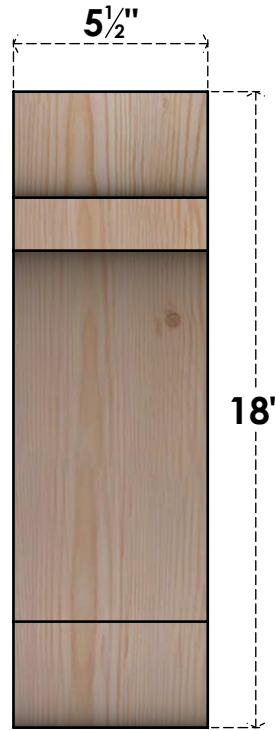

BRC06X10X18OLY00SDF

5 1/2"W X 10"D X 18"H OLYMPIC SMOOTH BRACE, DOUGLAS FIR

SIDE

FRONT

EKENA MILLWORK
 2300 WEST MAIN ST.
 CLARKSVILLE, TX 75426
 TOLL FREE: 866-607-0453
 WWW.EKENAMILLWORK.COM

NOTES

1. INSTALLATION TO BE COMPLETED IN ACCORDANCE WITH MANUFACTURER'S SPECIFICATIONS.
2. DRAWING MAY NOT BE TO SCALE
3. THIS DRAWING IS INTENDED FOR DESIGN AND PLANNING PURPOSES ONLY.
4. ALL INFORMATION CONTAINED HEREIN WAS CURRENT AT THE TIME OF DEVELOPMENT BUT MUST BE REVIEWED AND APPROVED BY THE PRODUCT MANUFACTURER TO BE CONSIDERED ACCURATE.
5. PRODUCTS ARE NOT KILN DRIED. THIS ITEM IS UNIQUE AND WILL CONTAIN THE NATURAL VARIATIONS THAT THE WOOD SPECIES OFFERS. THIS MAY RESULT IN VARIATIONS UP TO 1/4"