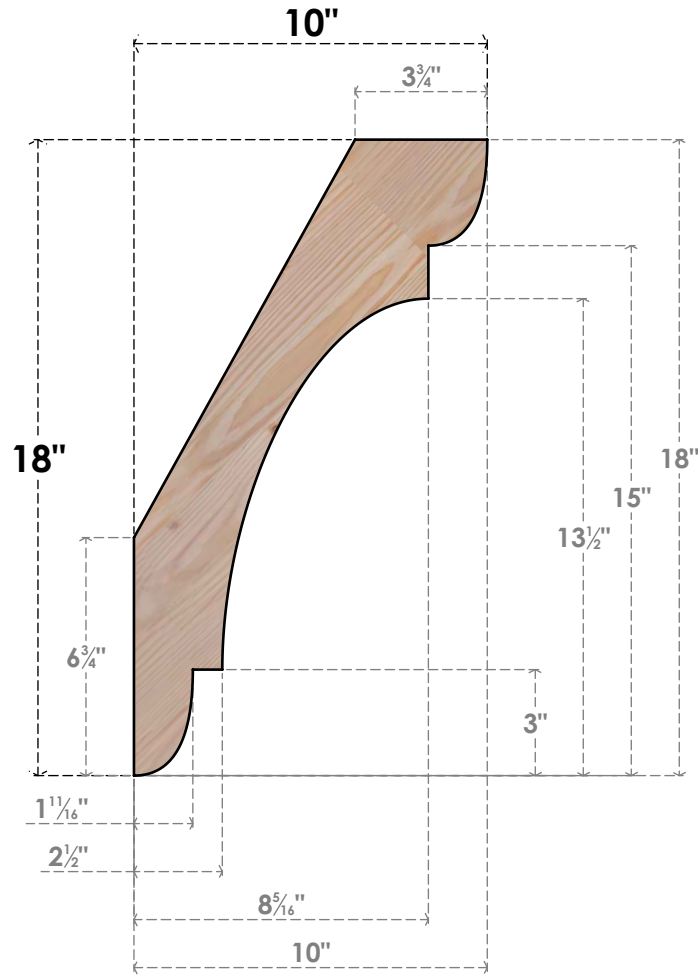

BRC06X10X18OLY00SDF

5 1/2"W X 10"D X 18"H OLYMPIC SMOOTH BRACE, DOUGLAS FIR

SIDE

FRONT

EKENA MILLWORK
 2300 WEST MAIN ST.
 CLARKSVILLE, TX 75426
 TOLL FREE: 866-607-0453
 WWW.EKENAMILLWORK.COM

NOTES

1. INSTALLATION TO BE COMPLETED IN ACCORDANCE WITH MANUFACTURER'S SPECIFICATIONS.
2. DRAWING MAY NOT BE TO SCALE
3. THIS DRAWING IS INTENDED FOR DESIGN AND PLANNING PURPOSES ONLY.
4. ALL INFORMATION CONTAINED HEREIN WAS CURRENT AT THE TIME OF DEVELOPMENT BUT MUST BE REVIEWED AND APPROVED BY THE PRODUCT MANUFACTURER TO BE CONSIDERED ACCURATE.
5. PRODUCTS ARE NOT KILN DRIED. THIS ITEM IS UNIQUE AND WILL CONTAIN THE NATURAL VARIATIONS THAT THE WOOD SPECIES OFFERS. THIS MAY RESULT IN VARIATIONS UP TO 1/4"