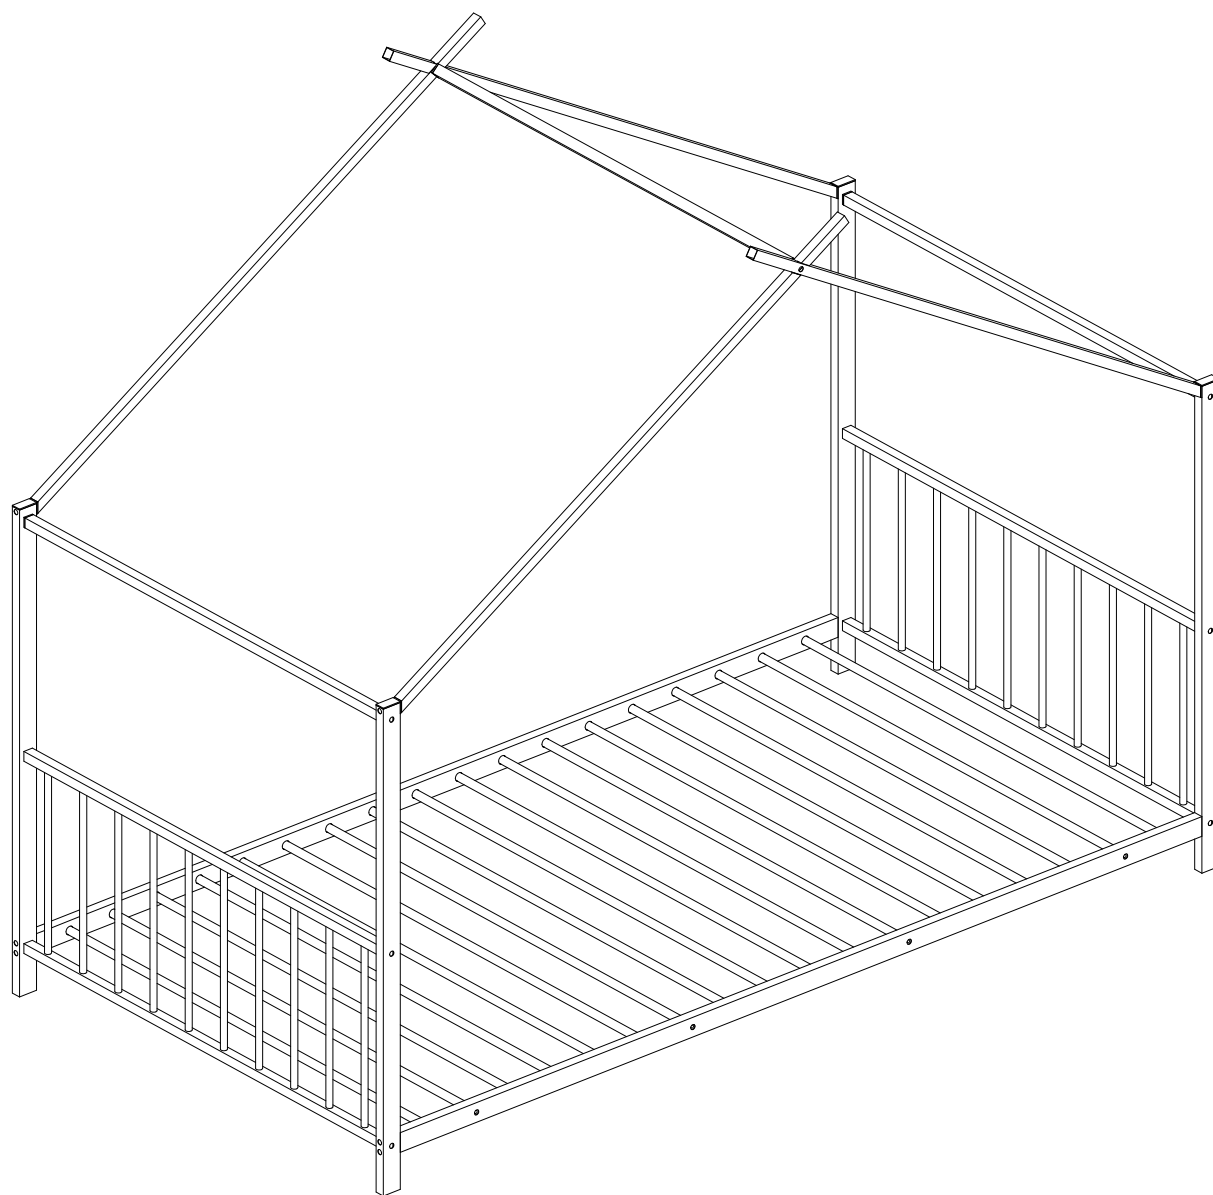

ASSEMBLY INSTRUCTIONS (INSTRUCTIONS DE MONTAGE)

ASSEMBLY INSTRUCTIONS (INSTRUCTIONS DE MONTAGE)

HOUSE BED (MAISON LIT)

Thank you for purchasing this quality product. Be sure to check all packing material carefully for small parts which may have come loose inside the carton during shipment. Separate, identify and count all parts and hardware.

PART LIST (LISTE DES PIÈCES)

<p>1 Vertical Bar (Barre verticale)</p>  <p>4 pc 4 pièce</p>	<p>2 Horizontal Bar (Barre horizontale)</p>  <p>3 pc 3 pièce</p>	<p>3 Inclined Bar (Barre Inclinée)</p>  <p>2 pc 2 pièce</p>	<p>4 Guard Frame (Cadre de garde)</p>  <p>2 pc 2 pièce</p>
<p>5 Horizontal Bar (Barre horizontale)</p>  <p>2 pcs 2 pièces</p>	<p>6 Inclined Bar (Barre Inclinée)</p>  <p>2 pcs 2 pièces</p>	<p>7 Slats (Lattes)</p>  <p>4 pcs 4 pièces</p>	<p>8 Slats (Lattes)</p>  <p>14 pc 14 pièce</p>