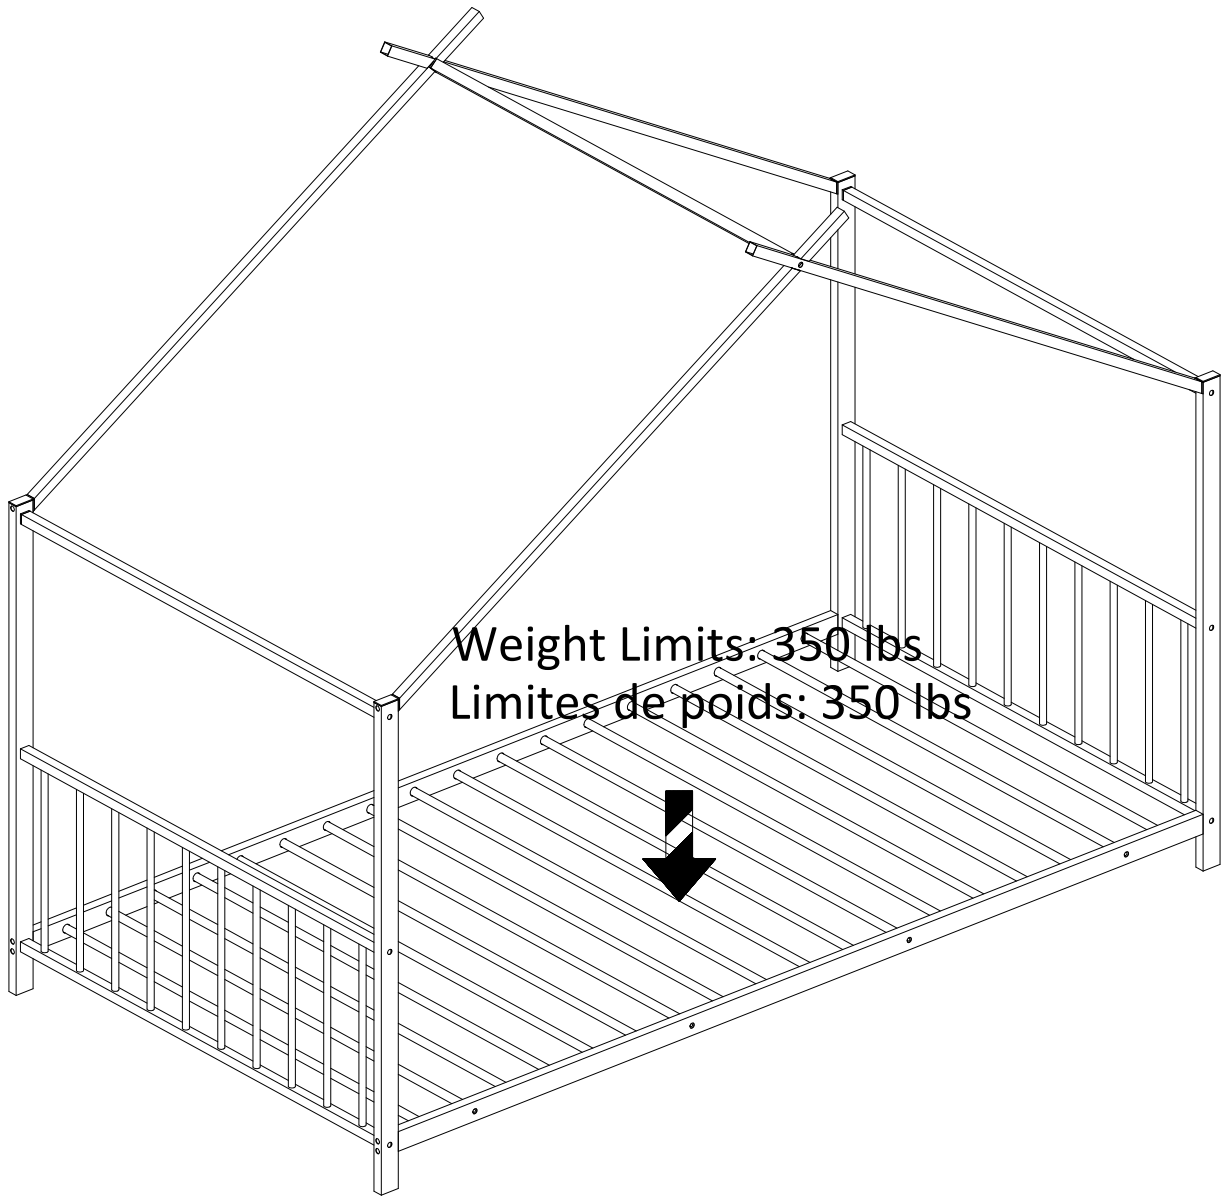

ASSEMBLY INSTRUCTIONS (INSTRUCTIONS DE MONTAGE)

ASSEMBLY INSTRUCTIONS (INSTRUCTIONS DE MONTAGE)

HOUSE BED (MAISON LIT)

Thank you for purchasing this quality product. Be sure to check all packing material carefully for small parts which may have come loose inside the carton during shipment. Separate, identify and count all parts and hardware.

PART LIST (LISTE DES PIÈCES)

<p>1 Vertical Bar (Barre verticale)</p>  <p>4 pc 4 pièce</p>	<p>2 Horizontal Bar (Barre horizontale)</p>  <p>3 pc 3 pièce</p>	<p>3 Inclined Bar (Barre Inclinée)</p>  <p>2 pc 2 pièce</p>	<p>4 Guard Frame (Cadre de garde)</p>  <p>2 pc 2 pièce</p>
<p>5 Horizontal Bar (Barre horizontale)</p>  <p>2 pcs 2 pièces</p>	<p>6 Inclined Bar (Barre Inclinée)</p>  <p>2 pcs 2 pièces</p>	<p>7 Slats (Lattes)</p>  <p>4 pcs 4 pièces</p>	<p>8 Slats (Lattes)</p>  <p>14 pc 14 pièce</p>