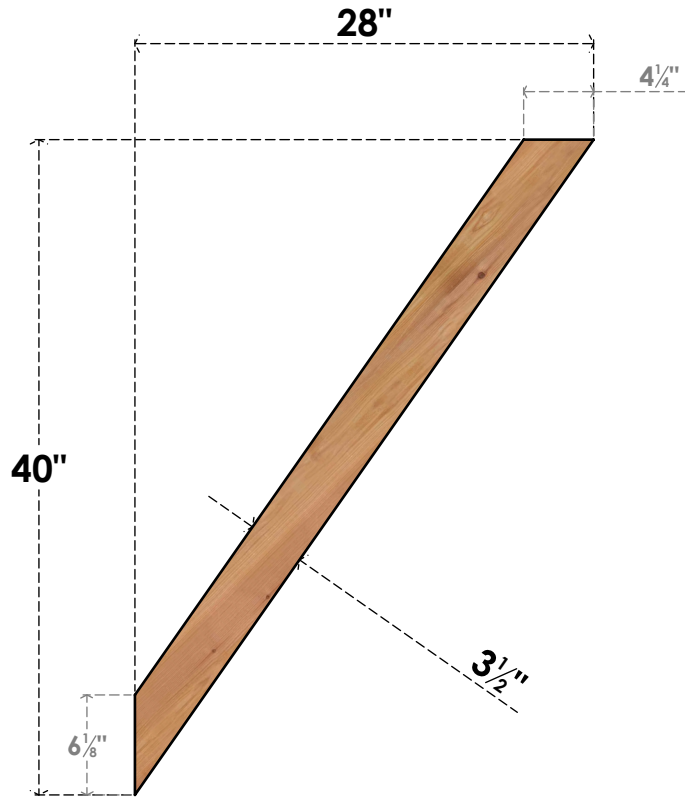

BRC04X28X40TRA00SWR

3 1/2"W X 28"D X 40"H TRADITIONAL SMOOTH BRACE, WESTERN RED CEDAR

SIDE

FRONT

EKENA MILLWORK
 2300 WEST MAIN ST.
 CLARKSVILLE, TX 75426
 TOLL FREE: 866-607-0453
 WWW.EKENAMILLWORK.COM

NOTES