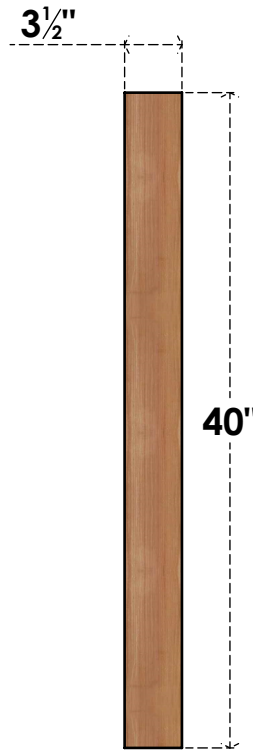

BRC04X28X40TRA00SWR

3 1/2"W X 28"D X 40"H TRADITIONAL SMOOTH BRACE, WESTERN RED CEDAR

SIDE

FRONT

EKENA MILLWORK
 2300 WEST MAIN ST.
 CLARKSVILLE, TX 75426
 TOLL FREE: 866-607-0453
 WWW.EKENAMILLWORK.COM

NOTES

1. INSTALLATION TO BE COMPLETED IN ACCORDANCE WITH MANUFACTURER'S SPECIFICATIONS.
2. DRAWING MAY NOT BE TO SCALE
3. THIS DRAWING IS INTENDED FOR DESIGN AND PLANNING PURPOSES ONLY.
4. ALL INFORMATION CONTAINED HEREIN WAS CURRENT AT THE TIME OF DEVELOPMENT BUT MUST BE REVIEWED AND APPROVED BY THE PRODUCT MANUFACTURER TO BE CONSIDERED ACCURATE.
5. PRODUCTS ARE NOT KILN DRIED. THIS ITEM IS UNIQUE AND WILL CONTAIN THE NATURAL VARIATIONS THAT THE WOOD SPECIES OFFERS. THIS MAY RESULT IN VARIATIONS UP TO 1/4"