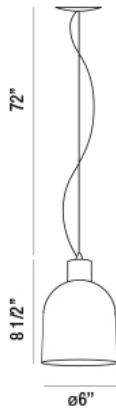

PONTI, 1-LIGHT PENDANT

Product Details

Item No.	:	30450-035
Finish	:	Chrome
Shade	:	Smoke
Diameter	:	6"
Height	:	8.5"
Est. Weight	:	3.74 lbs
Approval	:	cETLus

BULB DETAILS

No. of Bulbs	:	1
Bulb Type	:	B10
Bulb Wattage	:	60W
Bulb Socket	:	E12
Input Voltage	:	120V
Dimmable	:	No
Bulb Included	:	No

Options Available

ITEM NO.	FINISH	SHADE
30450-011	Chrome	Clear
30450-028	Chrome	Amber
30450-035	Chrome	Smoke

TECHNICAL DETAILS

Hanging Support Type	:	Aircraft Cable
Aircraft Cable Length	:	72"
Power Wire Length	:	72"

Hand blown rippled glass suspended from a chrome canopy

PROJECT INFORMATION

Job Name: Date: Type:

Comments: