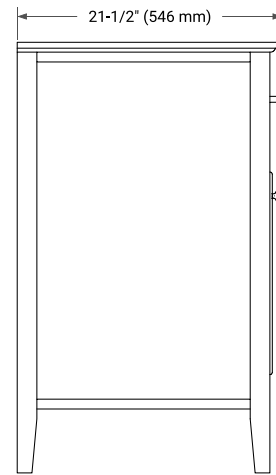

36" RIGHT OFFSET CABINET

BASE CABINET DIMENSIONS

36" W x 21.5" D x 33.5" H

FEATURES

- Solid wood frame & plywood panels
- Dovetail drawers and joints
- Soft closing doors & drawers

HARDWARE FINISHES*

Brushed Nickel Satin Brass Matte Black Polished Chrome

Hardware comes preinstalled with the illustrated option. Other finishes are available on our online store if you prefer a different one.

AVAILABLE COLORS

White Grey

FRONT VIEW

SIDE VIEW

PLAN VIEW

37" RIGHT RECTANGLE SINK COUNTERTOP WITH 0.75 IN. THICKNESS

OVERALL DIMENSIONS

37" W x 22" D x 0.75" H

COUNTERTOP OPTIONS

Carrara Marble

FEATURES

- Solid countertop with mitered edges & seams
- Undermount white rectangular sink
- Pre-drilled for 8" widespread faucet

INCLUDED

- Countertop
- Matching Backsplash
- Rectangle Sink

COUNTERTOP PLAN VIEW

EDGE SIDE VIEW

THREE DIMENSIONAL COUNTERTOP VIEW