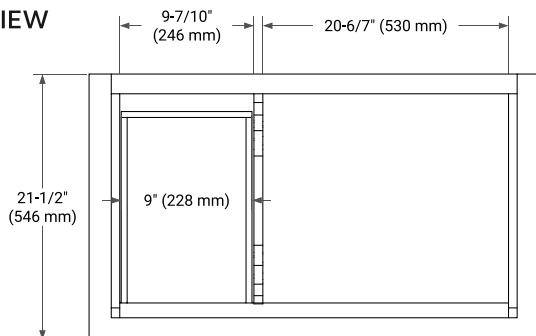

36" RIGHT OFFSET CABINET

BASE CABINET DIMENSIONS

36" W x 21.5" D x 33.5" H

FEATURES

- Solid wood frame & plywood panels
- Dovetail drawers and joints
- Soft closing doors & drawers

HARDWARE FINISHES*

Brushed Nickel Satin Brass Matte Black Polished Chrome

Hardware comes preinstalled with the illustrated option. Other finishes are available on our online store if you prefer a different one.

AVAILABLE COLORS

White Grey

FRONT VIEW

SIDE VIEW

PLAN VIEW

37" RIGHT RECTANGLE SINK COUNTERTOP WITH 0.75 IN. THICKNESS

OVERALL DIMENSIONS

37" W x 22" D x 0.75" H

COUNTERTOP OPTIONS

Carrara Marble

FEATURES

- Solid countertop with mitered edges & seams
- Undermount white rectangular sink
- Pre-drilled for 8" widespread faucet

INCLUDED

- Countertop
- Matching Backsplash
- Rectangle Sink

COUNTERTOP PLAN VIEW

EDGE SIDE VIEW

THREE DIMENSIONAL COUNTERTOP VIEW