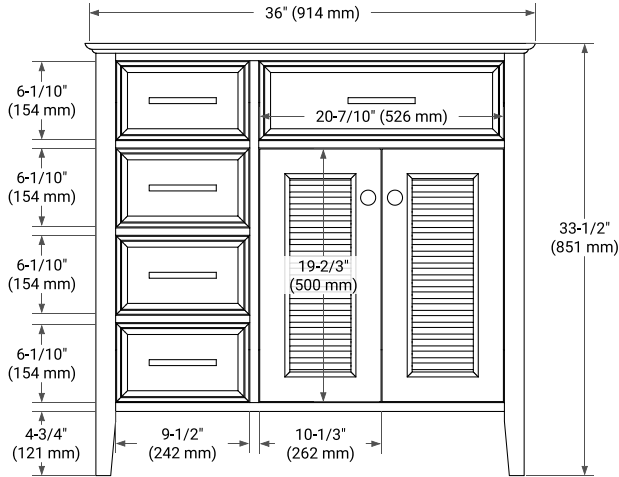

36" RIGHT OFFSET CABINET

BASE CABINET DIMENSIONS

36" W x 21.5" D x 33.5" H

FEATURES

- Solid wood frame & plywood panels
- Dovetail drawers and joints
- Soft closing doors & drawers

HARDWARE FINISHES*

Brushed Nickel Satin Brass Matte Black Polished Chrome

Hardware comes preinstalled with the illustrated option. Other finishes are available on our online store if you prefer a different one.

AVAILABLE COLORS

White Grey

FRONT VIEW

SIDE VIEW

PLAN VIEW

37" RIGHT RECTANGLE SINK COUNTERTOP WITH 0.75 IN. THICKNESS

OVERALL DIMENSIONS

37" W x 22" D x 0.75" H

COUNTERTOP OPTIONS

Carrara Marble

FEATURES

- Solid countertop with mitered edges & seams
- Undermount white rectangular sink
- Pre-drilled for 8" widespread faucet

INCLUDED

- Countertop
- Matching Backsplash
- Rectangle Sink

COUNTERTOP PLAN VIEW

EDGE SIDE VIEW

THREE DIMENSIONAL COUNTERTOP VIEW