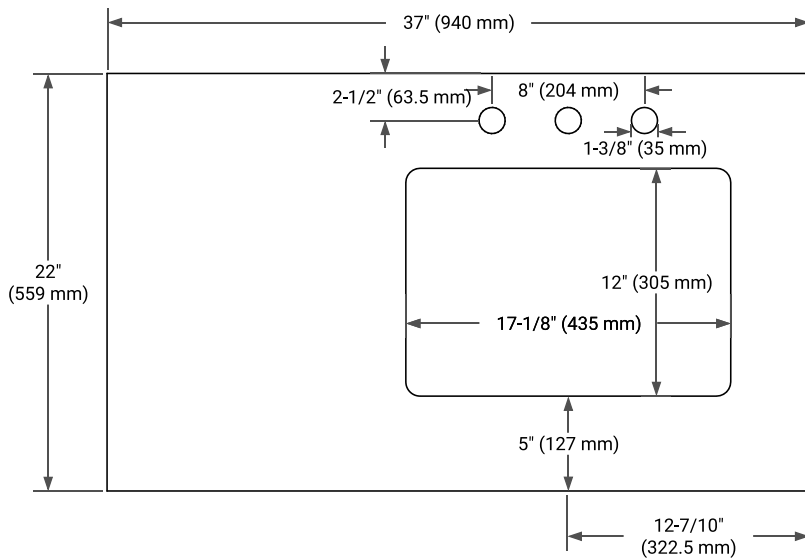

36" RIGHT OFFSET CABINET

BASE CABINET DIMENSIONS

36" W x 21.5" D x 33.5" H

FEATURES

- Solid wood frame & plywood panels
- Dovetail drawers and joints
- Soft closing doors & drawers

HARDWARE FINISHES*

Brushed Nickel Satin Brass Matte Black Polished Chrome

Hardware comes preinstalled with the illustrated option. Other finishes are available on our online store if you prefer a different one.

AVAILABLE COLORS

White Grey

FRONT VIEW

SIDE VIEW

PLAN VIEW

37" RIGHT RECTANGLE SINK COUNTERTOP WITH 0.75 IN. THICKNESS

OVERALL DIMENSIONS

37" W x 22" D x 0.75" H

COUNTERTOP OPTIONS

Carrara Marble

FEATURES

- Solid countertop with mitered edges & seams
- Undermount white rectangular sink
- Pre-drilled for 8" widespread faucet

INCLUDED

- Countertop
- Matching Backsplash
- Rectangle Sink

COUNTERTOP PLAN VIEW

EDGE SIDE VIEW

THREE DIMENSIONAL COUNTERTOP VIEW