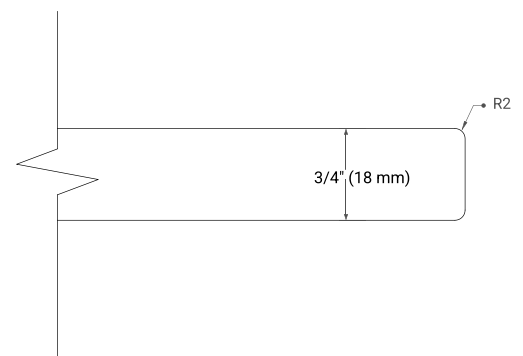

36" RIGHT OFFSET CABINET

BASE CABINET DIMENSIONS

36" W x 21.5" D x 33.5" H

FEATURES

- Solid wood frame & plywood panels
- Dovetail drawers and joints
- Soft closing doors & drawers

HARDWARE FINISHES*

Brushed Nickel Satin Brass Matte Black Polished Chrome

Hardware comes preinstalled with the illustrated option. Other finishes are available on our online store if you prefer a different one.

AVAILABLE COLORS

White Grey

FRONT VIEW

SIDE VIEW

PLAN VIEW

37" RIGHT RECTANGLE SINK COUNTERTOP WITH 0.75 IN. THICKNESS

OVERALL DIMENSIONS

37" W x 22" D x 0.75" H

COUNTERTOP OPTIONS

Carrara Marble

FEATURES

- Solid countertop with mitered edges & seams
- Undermount white rectangular sink
- Pre-drilled for 8" widespread faucet

INCLUDED

- Countertop
- Matching Backsplash
- Rectangle Sink

COUNTERTOP PLAN VIEW

EDGE SIDE VIEW

THREE DIMENSIONAL COUNTERTOP VIEW