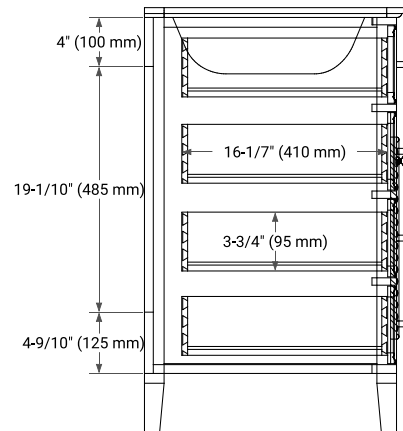

36" RIGHT OFFSET CABINET

BASE CABINET DIMENSIONS

36" W x 21.5" D x 33.5" H

FEATURES

- Solid wood frame & plywood panels
- Dovetail drawers and joints
- Soft closing doors & drawers

HARDWARE FINISHES*

Brushed Nickel Satin Brass Matte Black Polished Chrome

Hardware comes preinstalled with the illustrated option. Other finishes are available on our online store if you prefer a different one.

AVAILABLE COLORS

White Grey

FRONT VIEW

SIDE VIEW

PLAN VIEW

37" RIGHT RECTANGLE SINK COUNTERTOP WITH 0.75 IN. THICKNESS

OVERALL DIMENSIONS

37" W x 22" D x 0.75" H

COUNTERTOP OPTIONS

Carrara Marble

FEATURES

- Solid countertop with mitered edges & seams
- Undermount white rectangular sink
- Pre-drilled for 8" widespread faucet

INCLUDED

- Countertop
- Matching Backsplash
- Rectangle Sink

COUNTERTOP PLAN VIEW

EDGE SIDE VIEW

THREE DIMENSIONAL COUNTERTOP VIEW