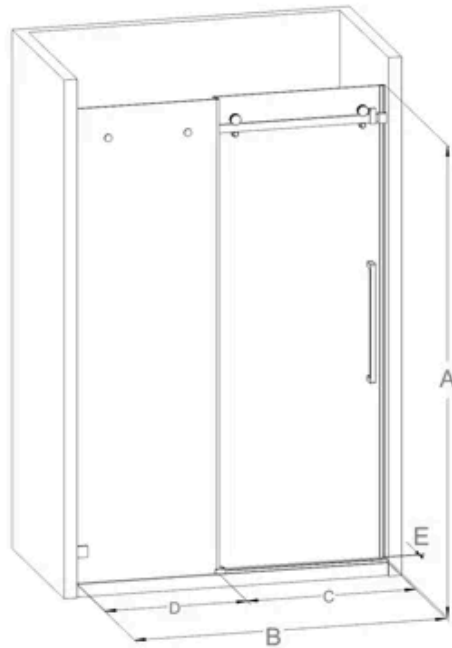

DIMENSIONS

A	Height	72"				
B	Width	48"	47"	46"	45"	44"
C	Opening	25 1/2"	24 1/2"	23 1/2"	22 1/2"	21 1/2"
D	Fixed Panel width	21 1/2"				
E	Glass	1/4"				