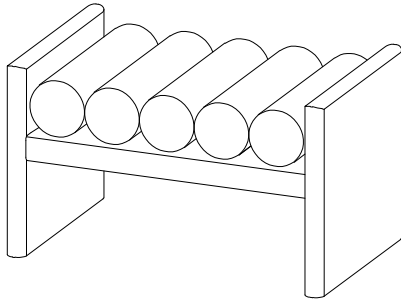

## +Parts Included

① Legs (2 pcs)

② Seat frame (1 pc)

③ Seat cushion (1 pc)

## +Parts Included

A. Bolt  
Ø8x50mm (6 pcs)

B. Spring Washer  
Ø8xØ12mm (6 pcs)

C. Flat Washer  
Ø8xØ19mm (6 pcs)

D. Dowel  
Ø10xØ30mm (4 pcs)

E. Allen Key (1 pc)