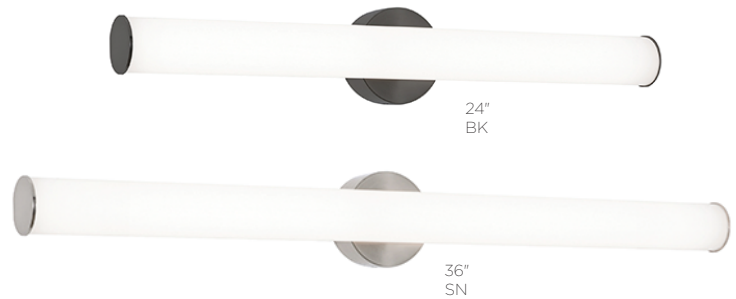

LOCATION		DATE
PREPARED BY		QUANTITY
COMMENTS		FIXTURE TYPE
CATALOG NUMBER		

Leia LED Vanity LIAV Series

Features

Simple style elegant geometry. Horizontal or vertical mounting.
Provides lighting in residential, commercial and hospitality applications.
This fixture mounts to a standard junction box (not included).

Construction

Back plate is die-formed of 22-gauge steel. Standard mounting holes and hardware are included. Power supply connections must be made inside a junction box (not included).

Finish

Black or Satin Nickel finish.

Diffuser

Frosted white acrylic diffuser.

Electrical

Input 120-277 VAC 60 Hz.

LED

Integrated LED modules capable of producing:
18W = 1700 delivered lumens
26W = 2500 delivered lumens
Adjustable Choice 2700K, 3000K, 3500K, 4000K, 5000K (CCT).
Rated for 50,000 Hrs., 90 CRI.

Certification

All fixtures are cULus listed for indoor damp locations.
ADA

Warranty

Limited warranty: This fixture is free from defects in materials and workmanship for a period of 5 years from date-of-purchase.

Specifications and dimensions
subject to change without notice.

Ordering Information:

Black	Satin Nickel	Delivered Lumens		Adjustable CCT	L	H	D	
		LED	1700					2500
		18W	1700	2700K/3000K/3500K/4000K/5000K	24-3/4"	4-1/2"	4"	
		26W	2500	2700K/3000K/3500K/4000K/5000K	36-3/4"	4-1/2"	4"