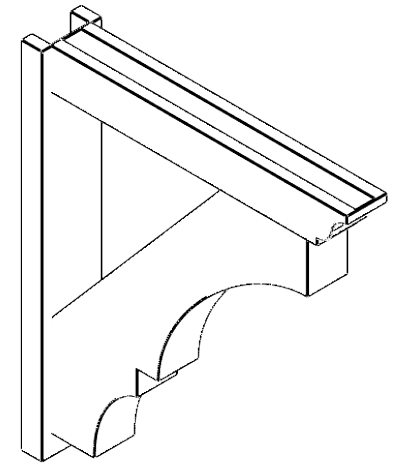

**ITEM NUMBER: OUTUROC040X060X32000X36000X040X020X040BOA04RCPR**

4"W TOP X 6"W BACK X 32"D X 36"H X 4"T TOP X 2"T BACK TIMBERTHANE ROUGH CEDAR BALBOA FAUX WOOD OPEN OUTLOOKER, TRADITIONAL TOP AND BLOCK BACK, 4"W CLOSED BRACE, PRIMED TAN

EKENA MILLWORK  
2300 WEST MAIN ST.  
CLARKSVILLE, TX 75426  
TOLL FREE: 866-607-0453  
WWW.EKENAMILLWORK.COM

**NOTES**

1. INSTALLATION TO BE COMPLETED IN ACCORDANCE WITH MANUFACTURER'S SPECIFICATIONS.
2. DRAWING MAY NOT BE TO SCALE
3. THIS DRAWING IS INTENDED FOR DESIGN AND PLANNING PURPOSES ONLY.
4. ALL INFORMATION CONTAINED HEREIN WAS CURRENT AT THE TIME OF DEVELOPMENT BUT MUST BE REVIEWED AND APPROVED BY THE PRODUCT MANUFACTURER TO BE CONSIDERED ACCURATE.
5. TIMBERTHANE ARCHITECTURAL PRODUCTS ARE MADE FROM HIGH DENSITY URETHANE AND COME FACTORY PRIMED