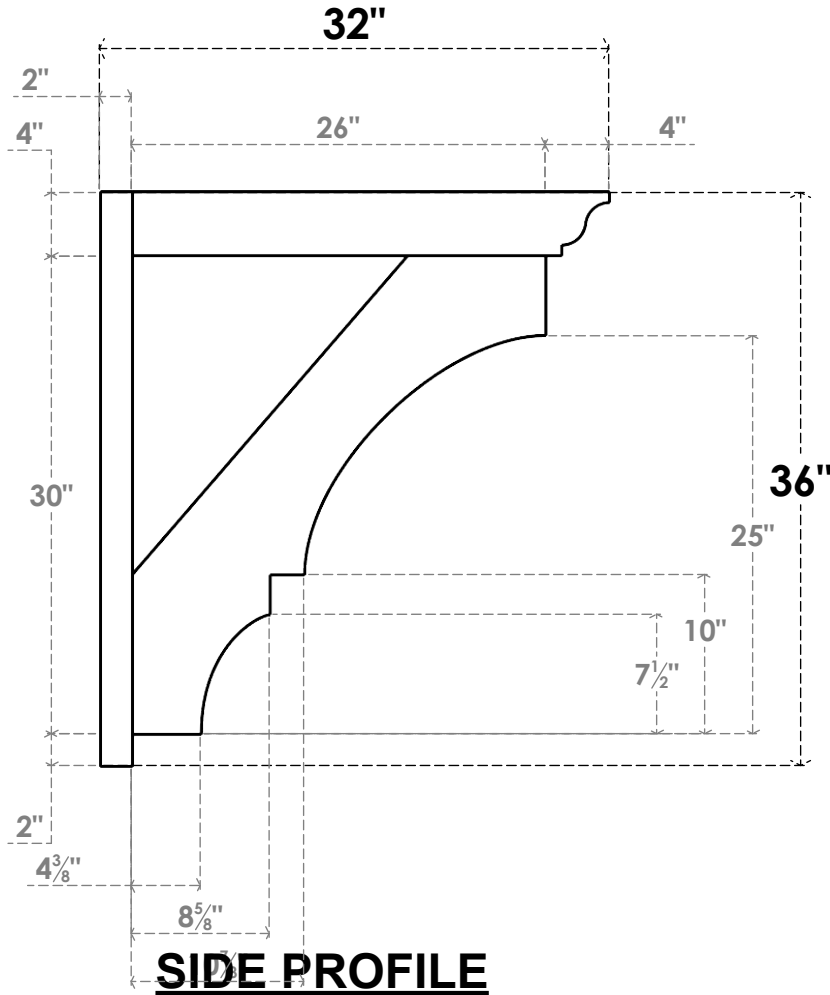

**ITEM NUMBER: OUTUROC040X060X32000X36000X040X020X040BOA04RCPR**

4"W TOP X 6"W BACK X 32"D X 36"H X 4"T TOP X 2"T BACK TIMBERTHANE ROUGH CEDAR BALBOA FAUX WOOD OPEN OUTLOOKER, TRADITIONAL TOP AND BLOCK BACK, 4"W CLOSED BRACE, PRIMED TAN