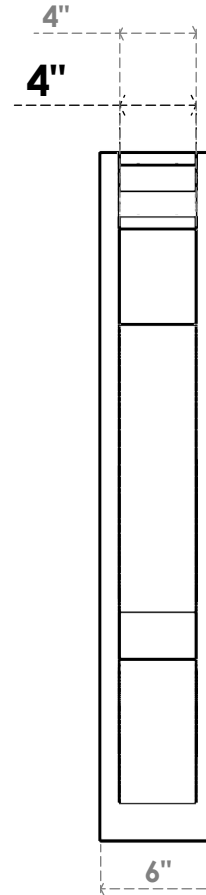

**ITEM NUMBER: OUTUROC040X060X32000X36000X040X020X040BOA04RCPR**

4"W TOP X 6"W BACK X 32"D X 36"H X 4"T TOP X 2"T BACK TIMBERTHANE ROUGH CEDAR BALBOA FAUX WOOD OPEN OUTLOOKER, TRADITIONAL TOP AND BLOCK BACK, 4"W CLOSED BRACE, PRIMED TAN

EKENA MILLWORK  
2300 WEST MAIN ST.  
CLARKSVILLE, TX 75426  
TOLL FREE: 866-607-0453  
WWW.EKENAMILLWORK.COM

**NOTES**

1. INSTALLATION TO BE COMPLETED IN ACCORDANCE WITH MANUFACTURER'S SPECIFICATIONS.
2. DRAWING MAY NOT BE TO SCALE
3. THIS DRAWING IS INTENDED FOR DESIGN AND PLANNING PURPOSES ONLY.
4. ALL INFORMATION CONTAINED HEREIN WAS CURRENT AT THE TIME OF DEVELOPMENT BUT MUST BE REVIEWED AND APPROVED BY THE PRODUCT MANUFACTURER TO BE CONSIDERED ACCURATE.
5. TIMBERTHANE ARCHITECTURAL PRODUCTS ARE MADE FROM HIGH DENSITY URETHANE AND COME FACTORY PRIMED