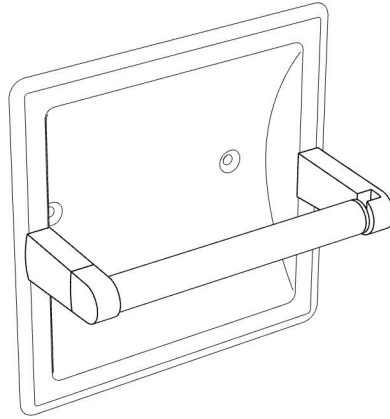

GATCO

FINE BATHWARE

RECESSED PIVOTING TISSUE HOLDER

SPECIFICATIONS

wall bracket