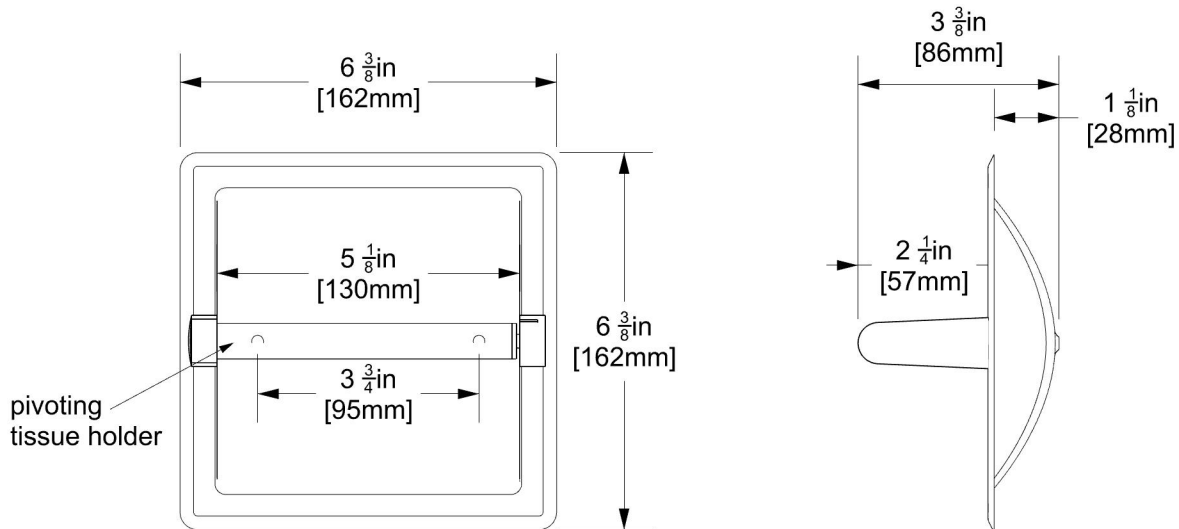

GATCO

FINE BATHWARE

RECESSED PIVOTING TISSUE HOLDER

SPECIFICATIONS

wall bracket