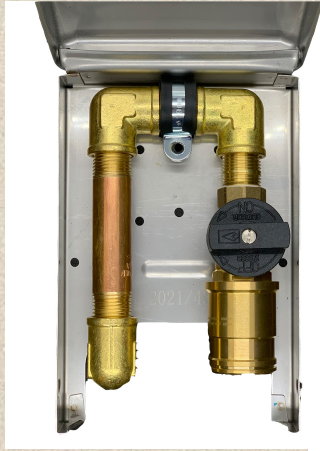

# 1/2" STAINLESS STEEL GAS PLUG™

Model # GO-102-SS-50

Model # GO-102-2#-SS-50

- 1/2" QUICK DISCONNECT
- WEATHER-DURABLE BRUSHED STAINLESS STEEL ENCLOSURE
- DIRECT CONNECTION TO EXISTING RESIDENTIAL GAS SYSTEMS
- CLEAN, COMPACT DESIGN CONCEALS UNSIGHTLY PIPES AND VALVES
- EASY ACCESS TO KWIK DISCONNECT SAFETY SHUT-OFF
- C/W STANDOFFS FOR SIDING INSTALLATIONS
- CSA APPROVED FOR INDOOR/OUTDOOR USE
- THERMAL VALVE SHUTS OFF GAS FLOW IN CONDITIONS OF 300°F OR MORE

THIS OUTLET BOX IS AN IDEAL MEANS OF SAFELY AND SECURELY CONNECTING YOUR BARBEQUE, PATIO HEATER, STOVE OR DRYER DIRECTLY TO YOUR HOME'S GAS SUPPLY. THE UNIT IS COMPLETELY ENCLOSED IN A BRUSHED STAINLESS STEEL BOX. AN EXTRA SAFETY FEATURE ENSURES THAT THE GAS SUPPLY SHUTS OFF BEFORE APPLIANCES CAN BE DISCONNECTED. THIS PROVIDES THE OWNER WITH NOT ONLY PEACE OF MIND BUT ALSO **A CLEAN METHOD OF CONCEALING UNSIGHTLY PIPES AND VALVES.**

## SPECIFICATIONS

Capacity: 125,000 BTU (NG) / 187,000 BTU (LP)

Inlet Connection: 1/2" N.P.T.

Hose Connection: 1/2" Quick Disconnect

Overall Size: 8 1/2" x 5 1/4" x 3 1/4"

Approved for temperatures to -40 deg.