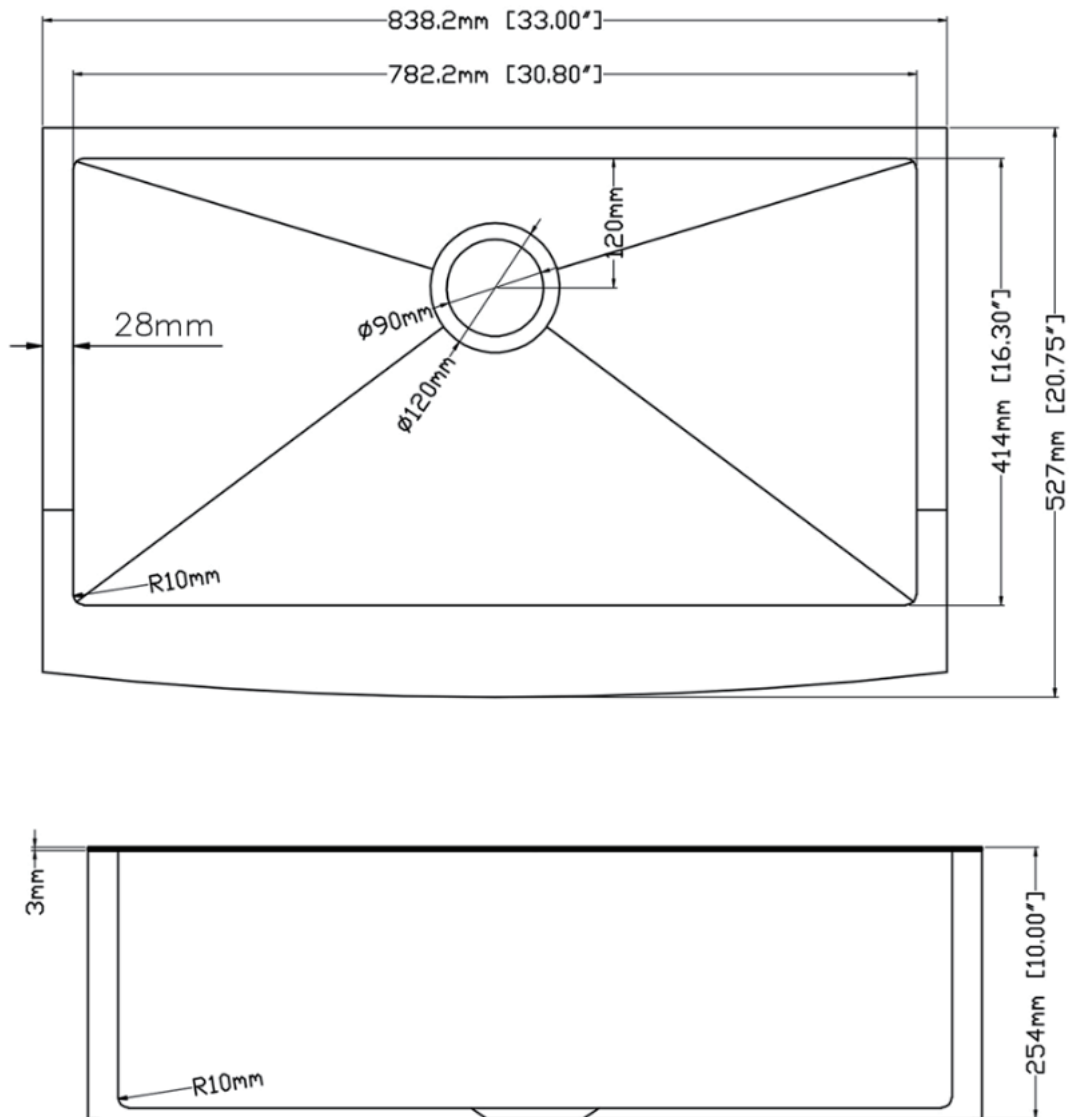

Dimension/Specification

RX-SS47-3321G