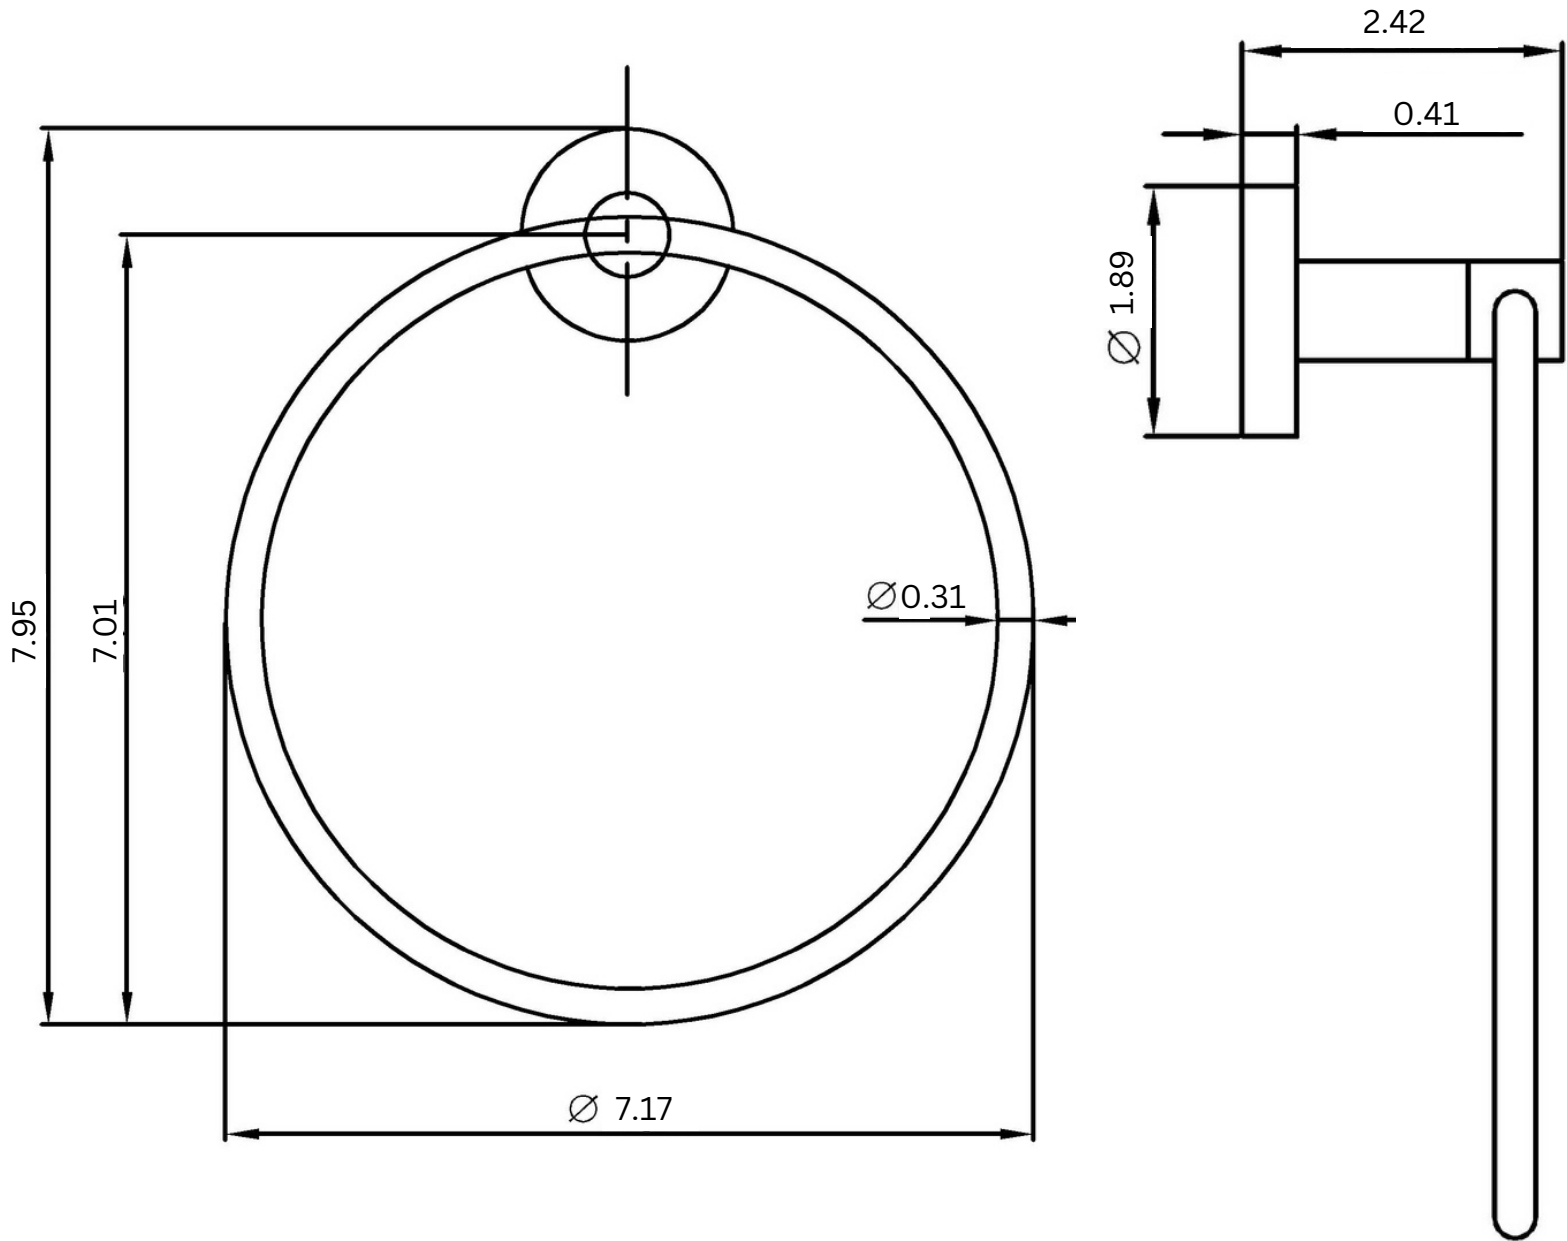

Dimensions

(Measurements in inches)

Towel Ring

Series	Model No.	Finish
Venezia	VE2703; VE2703BN; VE2703BZ	Polished Chrome; Brushed Nickel; Bronze
Venezia	VE27X3	Polished Chrome

Features

- VE2703 made of brass; VE27X3 made of stainless steel
- Includes installation hardware
- Matching accessories available by series
- Concealed disc mounting system
- Rust, tarnish resistant
- No assembly required

Dimensions

(Measurements in inches)

Toilet Paper Holder

Extended Post Toilet Paper Holder (VE27X3)

Series	Model No.	Finish
Venezia	VE2704; VE2704BN; VE2704BZ	Polished Chrome; Brushed Nickel; Bronze
Venezia	VE2724	Polished Chrome

Dimensions

(Measurements in inches)

Robe Hook

Double Robe Hook