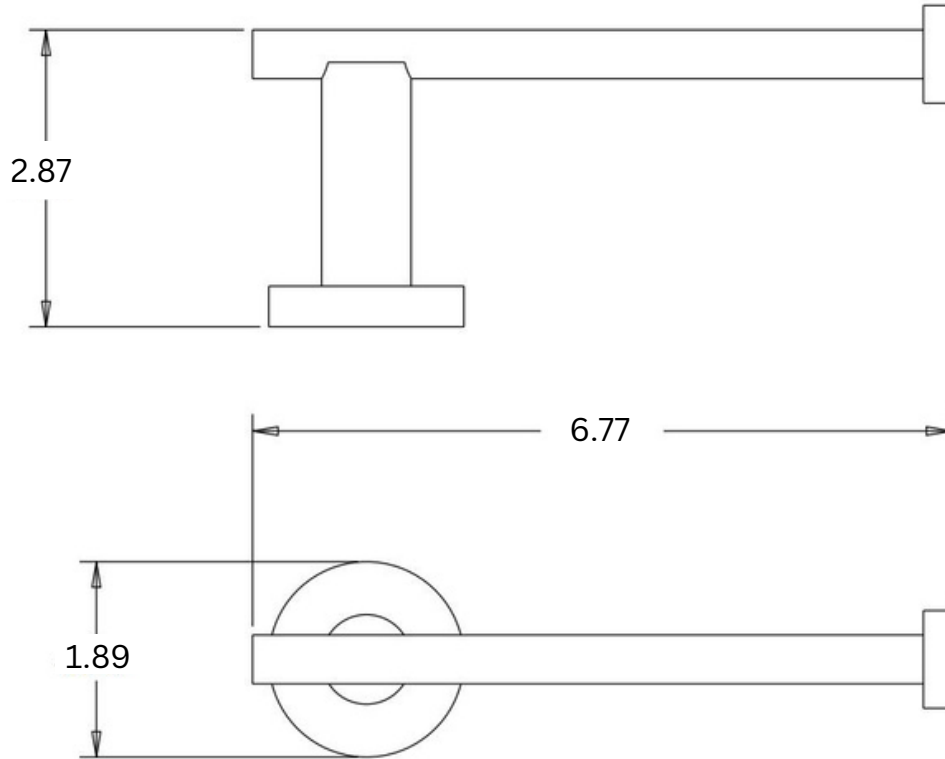

Dimensions

(Measurements in inches)

Toilet Paper Holder

Extended Post Toilet Paper Holder (VE27X3)

Series	Model No.	Finish
Venezia	VE2704; VE2704BN; VE2704BZ	Polished Chrome; Brushed Nickel; Bronze
Venezia	VE2724	Polished Chrome

Dimensions

(Measurements in inches)

Robe Hook

Double Robe Hook