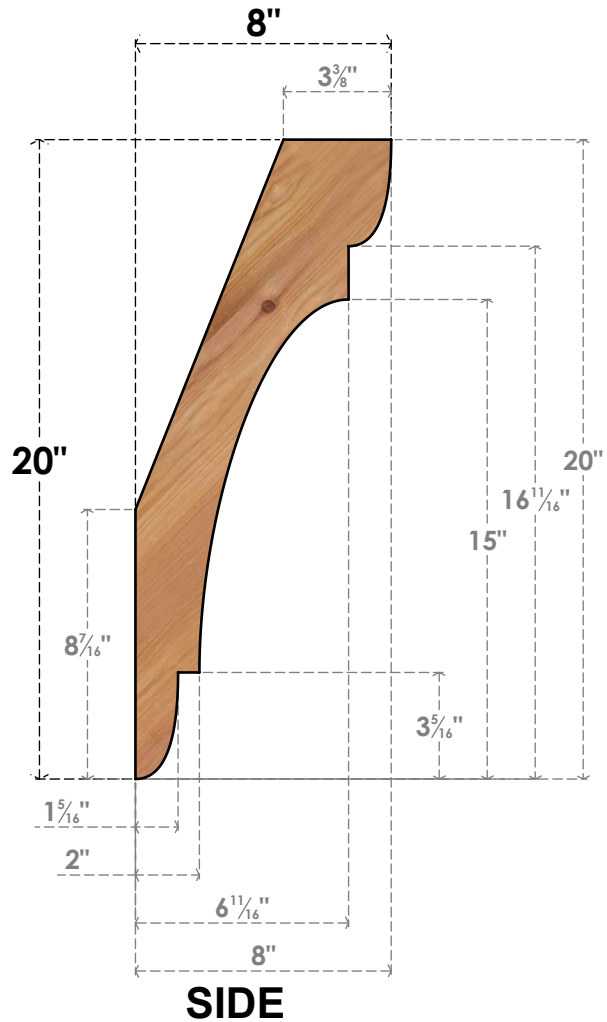

# BRC04X08X20OLY00SWR

3 1/2"W X 8"D X 20"H OLYMPIC SMOOTH BRACE, WESTERN RED CEDAR

EKENA MILLWORK  
 2300 WEST MAIN ST.  
 CLARKSVILLE, TX 75426  
 TOLL FREE: 866-607-0453  
 WWW.EKENAMILLWORK.COM

### NOTES

1. INSTALLATION TO BE COMPLETED IN ACCORDANCE WITH MANUFACTURER'S SPECIFICATIONS.
2. DRAWING MAY NOT BE TO SCALE
3. THIS DRAWING IS INTENDED FOR DESIGN AND PLANNING PURPOSES ONLY.
4. ALL INFORMATION CONTAINED HEREIN WAS CURRENT AT THE TIME OF DEVELOPMENT BUT MUST BE REVIEWED AND APPROVED BY THE PRODUCT MANUFACTURER TO BE CONSIDERED ACCURATE.
5. PRODUCTS ARE NOT KILN DRIED. THIS ITEM IS UNIQUE AND WILL CONTAIN THE NATURAL VARIATIONS THAT THE WOOD SPECIES OFFERS. THIS MAY RESULT IN VARIATIONS UP TO 1/4"