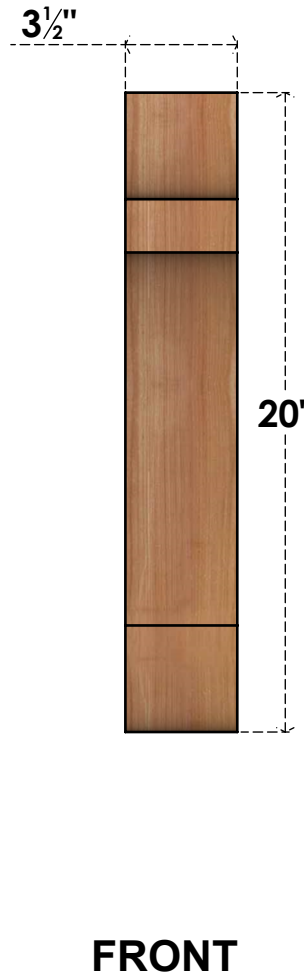

# BRC04X08X20OLY00SWR

3 1/2"W X 8"D X 20"H OLYMPIC SMOOTH BRACE, WESTERN RED CEDAR

EKENA MILLWORK  
 2300 WEST MAIN ST.  
 CLARKSVILLE, TX 75426  
 TOLL FREE: 866-607-0453  
 WWW.EKENAMILLWORK.COM

### NOTES

1. INSTALLATION TO BE COMPLETED IN ACCORDANCE WITH MANUFACTURER'S SPECIFICATIONS.
2. DRAWING MAY NOT BE TO SCALE
3. THIS DRAWING IS INTENDED FOR DESIGN AND PLANNING PURPOSES ONLY.
4. ALL INFORMATION CONTAINED HEREIN WAS CURRENT AT THE TIME OF DEVELOPMENT BUT MUST BE REVIEWED AND APPROVED BY THE PRODUCT MANUFACTURER TO BE CONSIDERED ACCURATE.
5. PRODUCTS ARE NOT KILN DRIED. THIS ITEM IS UNIQUE AND WILL CONTAIN THE NATURAL VARIATIONS THAT THE WOOD SPECIES OFFERS. THIS MAY RESULT IN VARIATIONS UP TO 1/4"