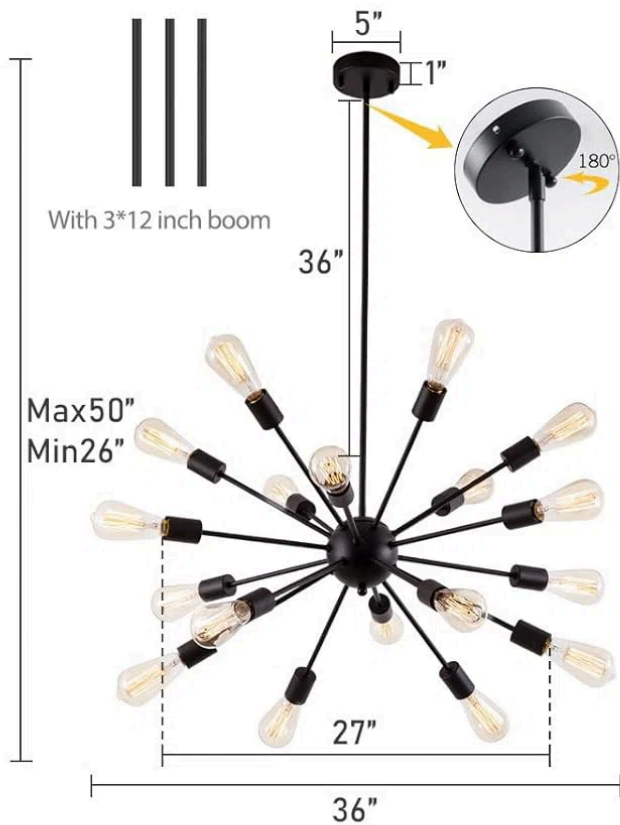

PRODUCT DETAILS

Note: To make sure the fixture fits your space, please check the dimensions carefully

PRODUCT SPECIFICATION

Voltage:120V
Material: Metal
Color: black
Finish types: baking paint
Bulb :E26*18(not included)
Bulb Wattage: Max 40W each socket
Room Type: living room, bedroom, dining room, kitchen, cafe, etc.

Compatible with All E26 Base Bulbs

(Bulb Not Included)