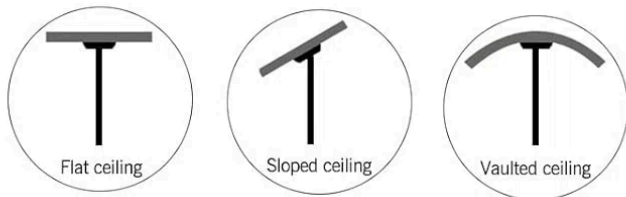

PRODUCT DETAILS

Note: To make sure the fixture fits your space, please check the dimensions carefully

PRODUCT SPECIFICATION

Voltage:120V
Material: Metal
Color: black
Finish types: baking paint
Bulb :E26*18(not included)
Bulb Wattage: Max 40W each socket
Room Type: living room, bedroom, dining room, kitchen, cafe, etc.