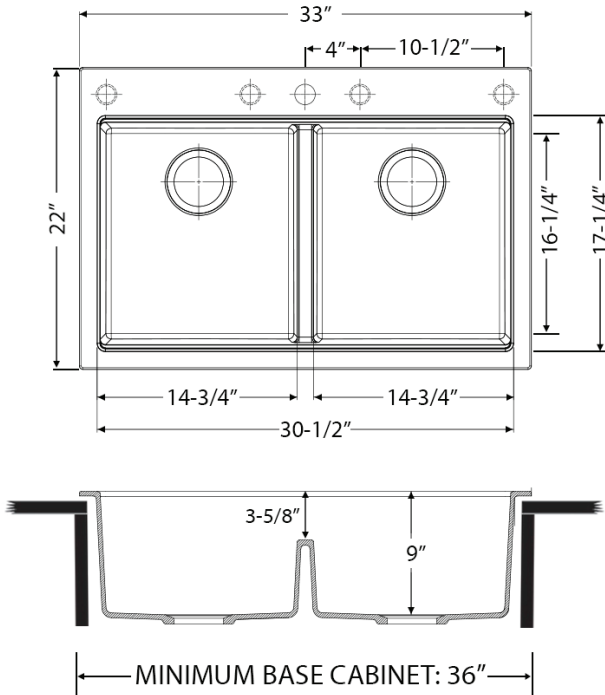

COLOR OPTIONS

BK: Midnight Black

WH: Arctic White

IN THE BOX

Mounting Clips
[RVA11056]

Cut-out
Template

NOMINAL DIMENSIONS

Exterior: 33" (wide) x 22" (front-to-back)
Interior Bowl: 14-3/4" x 16-1/4" (left), 14-3/4" x 16-1/4" (right)
Bowl Depth: 9"
Minimum Cabinet Size: 36" wide
Drain Hole Size: 3 1/2"

Folding Rack
[RVA1394]

Basket Strainer
[RVA1038BL/WH/GR]

Deep Basket
Disposal Flange
[RVA1049ST/BL/GG]

Deep Basket
Disposal Flange/Stopper
[RVA1052ST/BL/GG]

Drain Cover
[RVA1034BK/WH]

DIMENSIONS

cUPC certified by IAPMO
to meet US and Canada
plumbing standards.