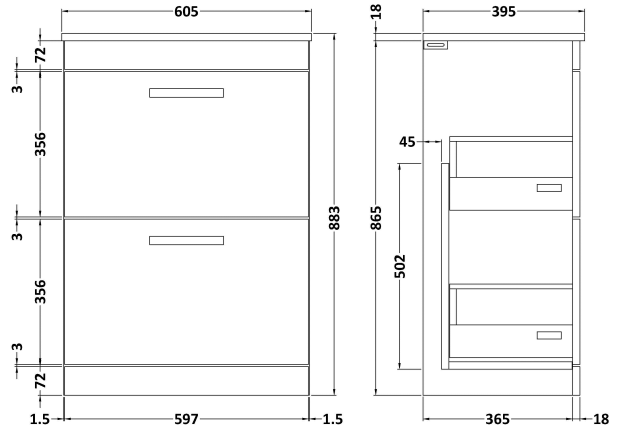

CUSTOMER DATA SHEET

DESCRIPTION: 600 Fs 2-Drawer Vanity With Basin B

CUSTOMER DATA SHEET - FURNITURE

DESCRIPTION: 600 Floor Standing 2-Drawer Basin Unit

PRODUCT DIMENSIONS

Height (mm)	Width (mm)	Depth (mm)	Nett Wgt Kg
865	600	383	30.5

PACKAGING DIMENSIONS

Height (mm)	Width (mm)	Depth (mm)	Gross Wgt Kg
885	620	405	30.5

PACKAGING DATA

Box Colour	Brown Cardboard Box		
Box Qty	1	Label Colour	White Label
Label Size	100 x 50	Label Qty	2

OUTER BOX DIMENSIONS (If Applicable)

CUSTOMER DATA SHEET - CERAMICS

DESCRIPTION: Minimalist Basin 600mm

PRODUCT DIMENSIONS

Height (mm)	Width (mm)	Depth (mm)	Nett Wgt Kg
170	600	390	10.76

PACKAGING DIMENSIONS

Height (mm)	Width (mm)	Depth (mm)	Gross Wgt Kg
200	400	620	10.76

PACKAGING DATA

Box Colour	Brown Cardboard Box - Printed		
Box Qty	1	Label Colour	White Label
Label Size	100 x 50	Label Qty	2

OUTER BOX DIMENSIONS (If Applicable)

Height (mm)	Width (mm)	Depth (mm)	Gross Wgt Kg