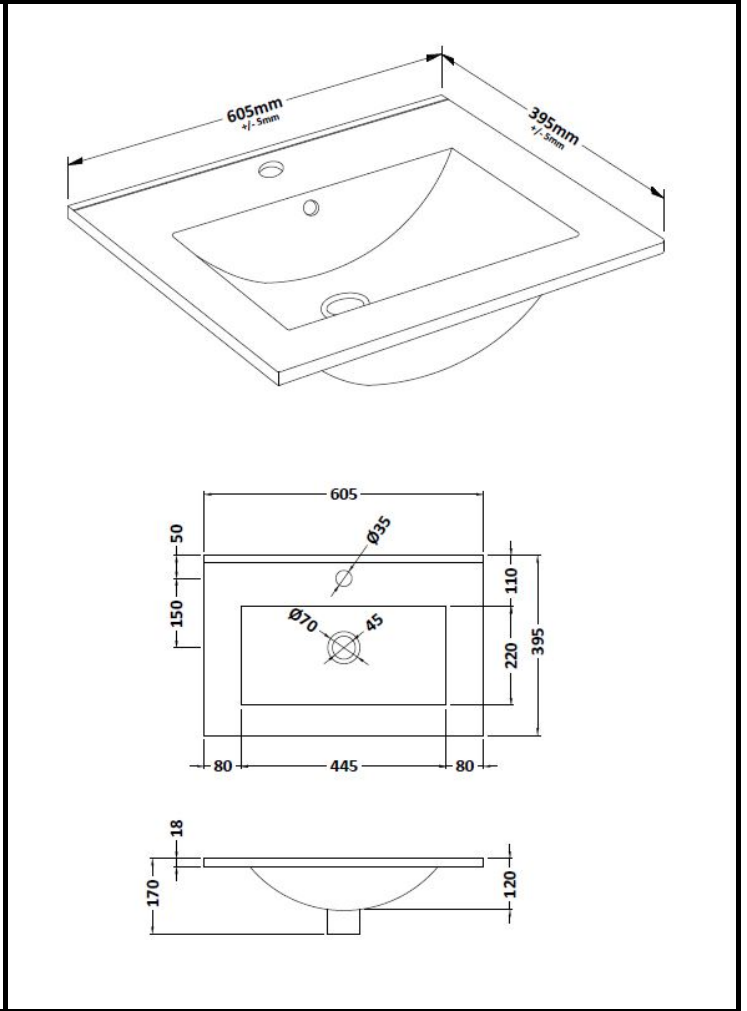

CUSTOMER DATA SHEET

DESCRIPTION: 600 Fs 2-Drawer Vanity With Basin B

CUSTOMER DATA SHEET - FURNITURE

DESCRIPTION: 600 Floor Standing 2-Drawer Basin Unit

PRODUCT DIMENSIONS

Height (mm)	Width (mm)	Depth (mm)	Nett Wgt Kg
865	600	383	30.5

PACKAGING DIMENSIONS

Height (mm)	Width (mm)	Depth (mm)	Gross Wgt Kg
885	620	405	30.5

PACKAGING DATA

Box Colour	Brown Cardboard Box		
Box Qty	1	Label Colour	White Label
Label Size	100 x 50	Label Qty	2

OUTER BOX DIMENSIONS (If Applicable)

CUSTOMER DATA SHEET - CERAMICS

DESCRIPTION: Minimalist Basin 600mm

PRODUCT DIMENSIONS

Height (mm)	Width (mm)	Depth (mm)	Nett Wgt Kg
170	600	390	10.76

PACKAGING DIMENSIONS

Height (mm)	Width (mm)	Depth (mm)	Gross Wgt Kg
200	400	620	10.76

PACKAGING DATA

Box Colour	Brown Cardboard Box - Printed		
Box Qty	1	Label Colour	White Label
Label Size	100 x 50	Label Qty	2

OUTER BOX DIMENSIONS (If Applicable)

Height (mm)	Width (mm)	Depth (mm)	Gross Wgt Kg