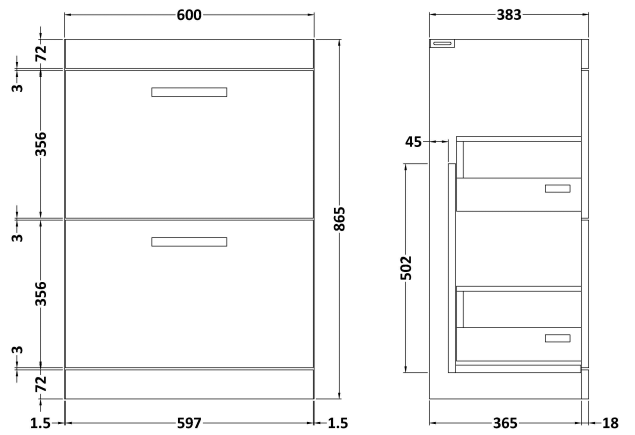

CUSTOMER DATA SHEET

DESCRIPTION: 600 Fs 2-Drawer Vanity With Basin B

CUSTOMER DATA SHEET - FURNITURE

DESCRIPTION: 600 Floor Standing 2-Drawer Basin Unit

PRODUCT DIMENSIONS

Height (mm)	Width (mm)	Depth (mm)	Nett Wgt Kg
865	600	383	30.5

PACKAGING DIMENSIONS

Height (mm)	Width (mm)	Depth (mm)	Gross Wgt Kg
885	620	405	30.5

PACKAGING DATA

Box Colour	Brown Cardboard Box		
Box Qty	1	Label Colour	White Label
Label Size	100 x 50	Label Qty	2

OUTER BOX DIMENSIONS (If Applicable)

CUSTOMER DATA SHEET - CERAMICS

DESCRIPTION: Minimalist Basin 600mm

PRODUCT DIMENSIONS

Height (mm)	Width (mm)	Depth (mm)	Nett Wgt Kg
170	600	390	10.76

PACKAGING DIMENSIONS

Height (mm)	Width (mm)	Depth (mm)	Gross Wgt Kg
200	400	620	10.76

PACKAGING DATA

Box Colour	Brown Cardboard Box - Printed		
Box Qty	1	Label Colour	White Label
Label Size	100 x 50	Label Qty	2

OUTER BOX DIMENSIONS (If Applicable)

Height (mm)	Width (mm)	Depth (mm)	Gross Wgt Kg