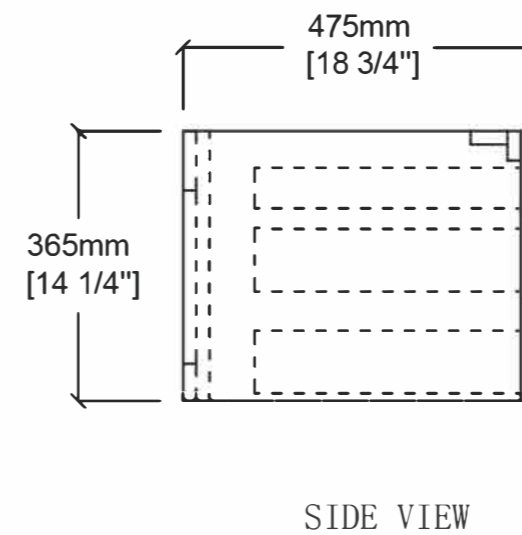

Vanity Base

* Measurements are approximate and may vary

CB-MC-36-2056L

Vanity Top

* Measurements are approximate and may vary