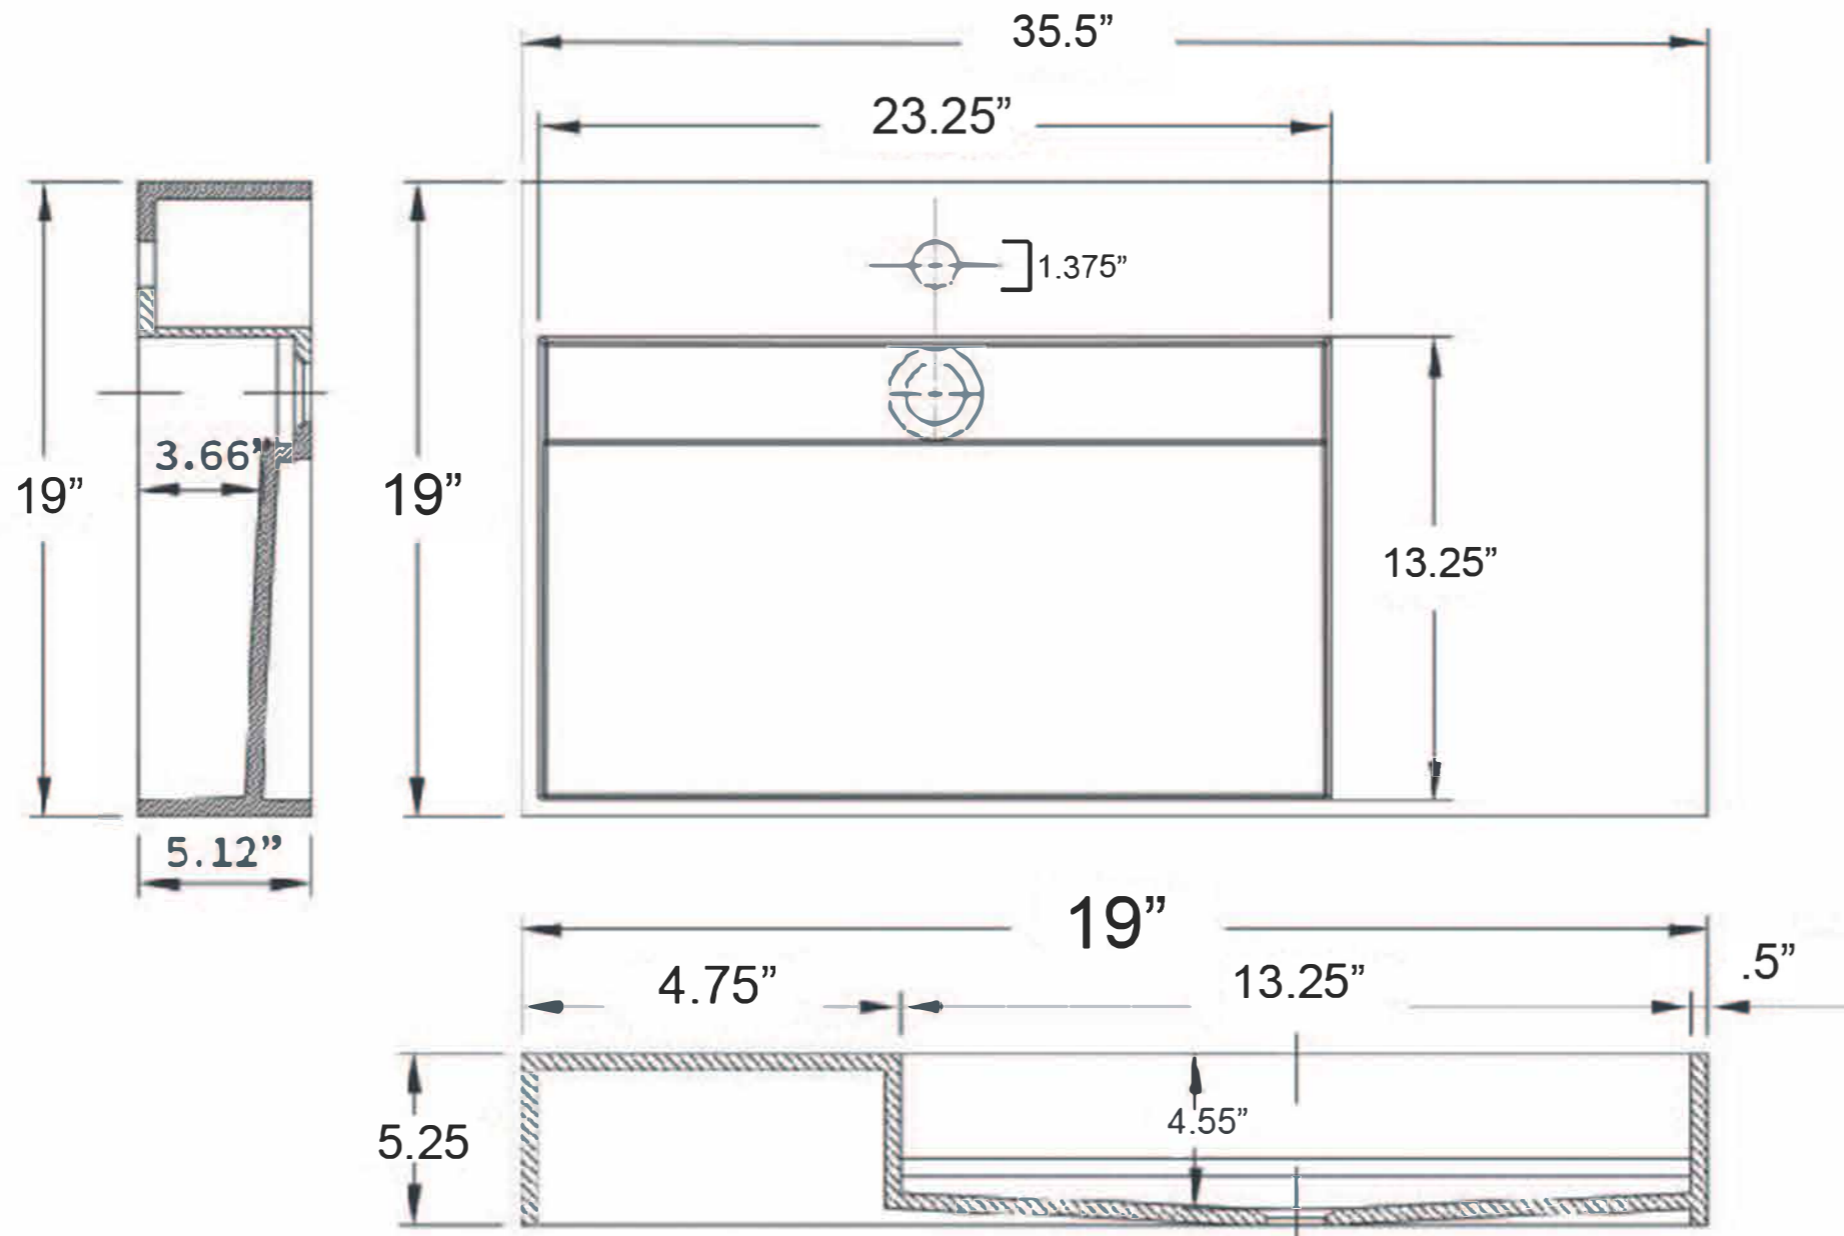

Vanity Base

* Measurements are approximate and may vary

CB-MC-36-2056L

Vanity Top

* Measurements are approximate and may vary