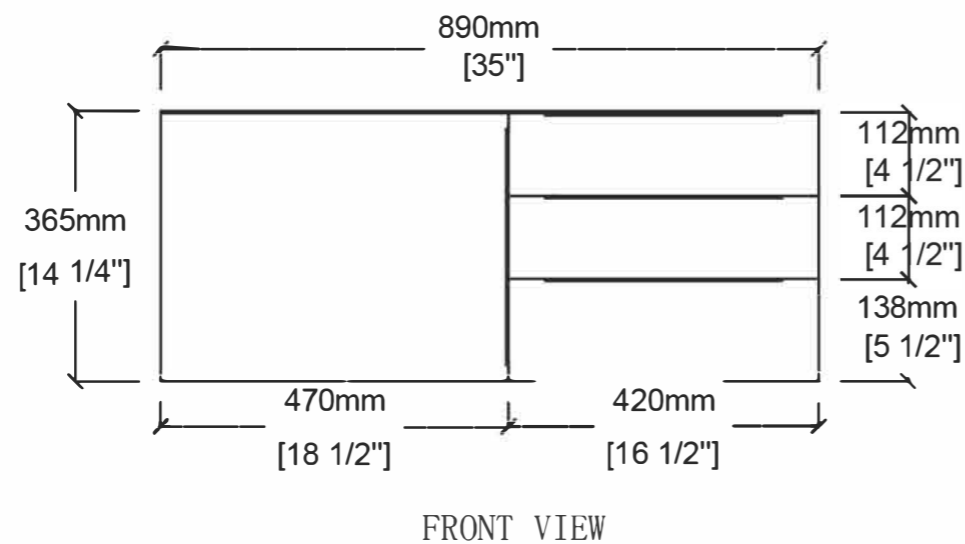

Vanity Base

* Measurements are approximate and may vary

CB-MC-36-2056L

Vanity Top

* Measurements are approximate and may vary