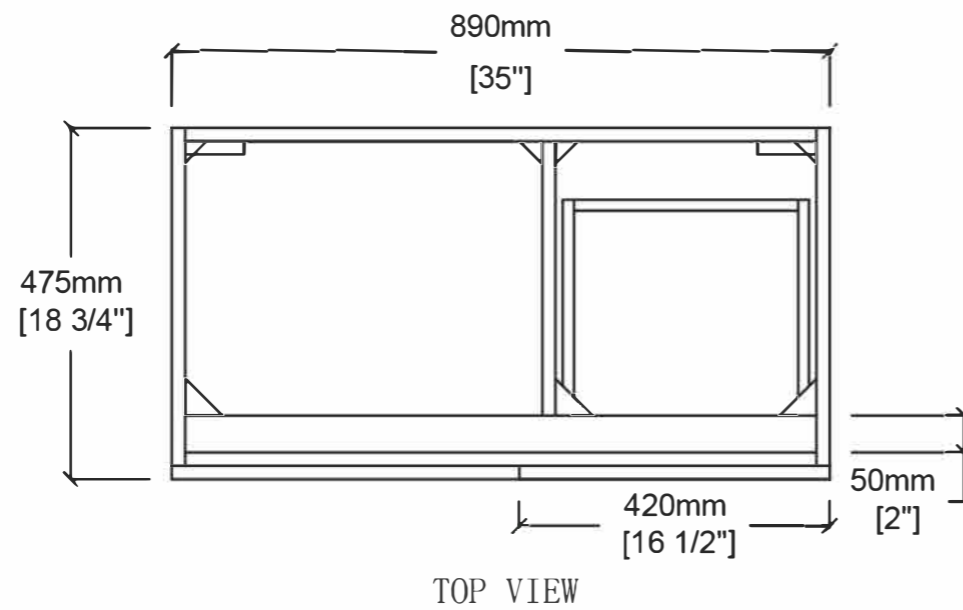

Vanity Base

* Measurements are approximate and may vary

CB-MC-36-2056L

Vanity Top

* Measurements are approximate and may vary