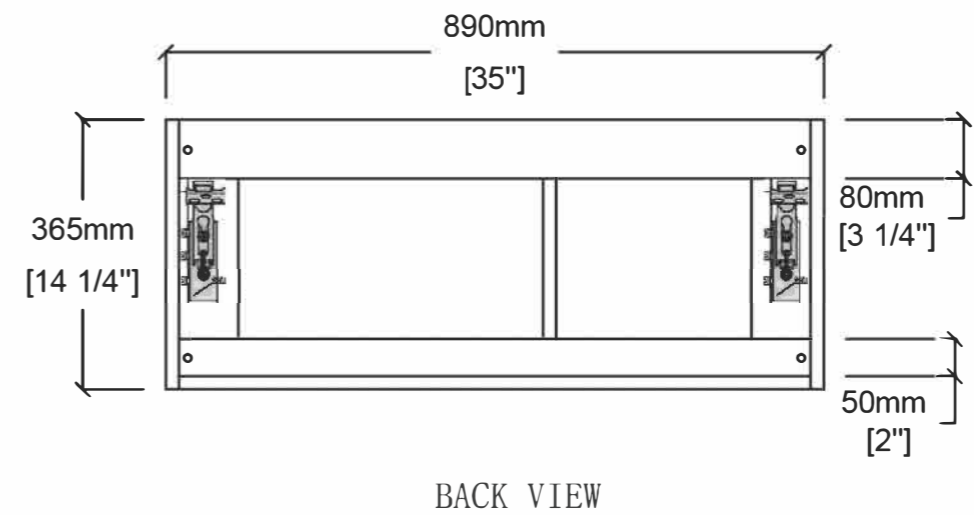

Vanity Base

* Measurements are approximate and may vary

CB-MC-36-2056L

Vanity Top

* Measurements are approximate and may vary