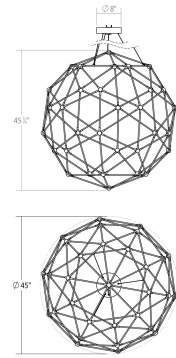

Project:

Constellation Hedron Pendant Spec Sheet

SKU: 2170.37C Learn more at:
<https://sonnemanlight.com/constellation-hedron-pendant>

Description: Hedron is composed of triangular frames connected in tension by illuminated LED hubs to form a spectacular structure of large circumference with dazzling scale and precision.

Type #:

Dimensions

Height:	45.75"
Diameter:	45"
Canopy/Backplate/Base:	8"
Hanging Details:	6"
	Adjustable Cord/Cable
Canopy/Backplate/Base Height:	2"

Electrical Specs

Bulb(s) Included?:	Yes
Bulb 1 Type:	Integral LED
Bulb Quantity:	40
Input Voltage:	100-277VAC
Wattage:	80
Initial Lumens:	8850
Delivered Lumens:	6200
Color Temperature:	3000K
CRI:	90
Power Supply Type:	Driver
Power Supply Quantity:	1
Power Supply Location:	Canopy
Dimming Type:	TRIAC/ELV/ 0-10V
Bulb Max Wattage:	80

Installation

Installation:	Licensed electrician required, multi-step installation
Sloped Ceiling Compatible?:	Not Compatible
Minimum Hanging Height:	48"
Maximum Hanging Height:	120.5"

Shipping

Carton 1 L x W x H:	23" X 18" X 9"
Carton 1 Gross Weight:	28 LBS