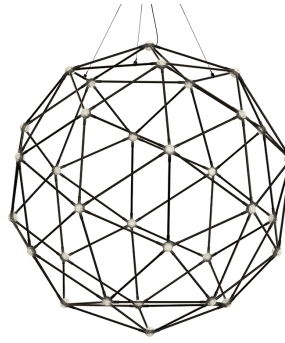

Project:

Constellation Hedron Pendant Spec Sheet

SKU: 2170.37C Learn more at:
<https://sonnemanlight.com/constellation-hedron-pendant>

Description: Hedron is composed of triangular frames connected in tension by illuminated LED hubs to form a spectacular structure of large circumference with dazzling scale and precision.

Type #:

Dimensions

Height:	45.75"
Diameter:	45"
Canopy/Backplate/Base:	8"
Hanging Details:	6"
	Adjustable Cord/Cable
Canopy/Backplate/Base Height:	2"

Electrical Specs

Bulb(s) Included?:	Yes
Bulb 1 Type:	Integral LED
Bulb Quantity:	40
Input Voltage:	100-277VAC
Wattage:	80
Initial Lumens:	8850
Delivered Lumens:	6200
Color Temperature:	3000K
CRI:	90
Power Supply Type:	Driver
Power Supply Quantity:	1
Power Supply Location:	Canopy
Dimming Type:	TRIAC/ELV/ 0-10V
Bulb Max Wattage:	80

Shade

Shade 1 Material:	Clear Faceted Acrylic
-------------------	-----------------------

Available Finishes

Available Finishes: Polished Black Nickel w/Clear Faceted Acrylic Lens, Satin Nickel w/White Optical Acrylic Lens