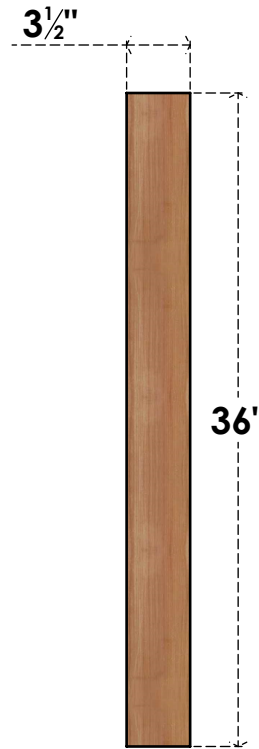

BRC04X30X36TRA00SWR

3 1/2"W X 30"D X 36"H TRADITIONAL SMOOTH BRACE, WESTERN RED CEDAR

SIDE

FRONT

EKENA MILLWORK
 2300 WEST MAIN ST.
 CLARKSVILLE, TX 75426
 TOLL FREE: 866-607-0453
 WWW.EKENAMILLWORK.COM

NOTES