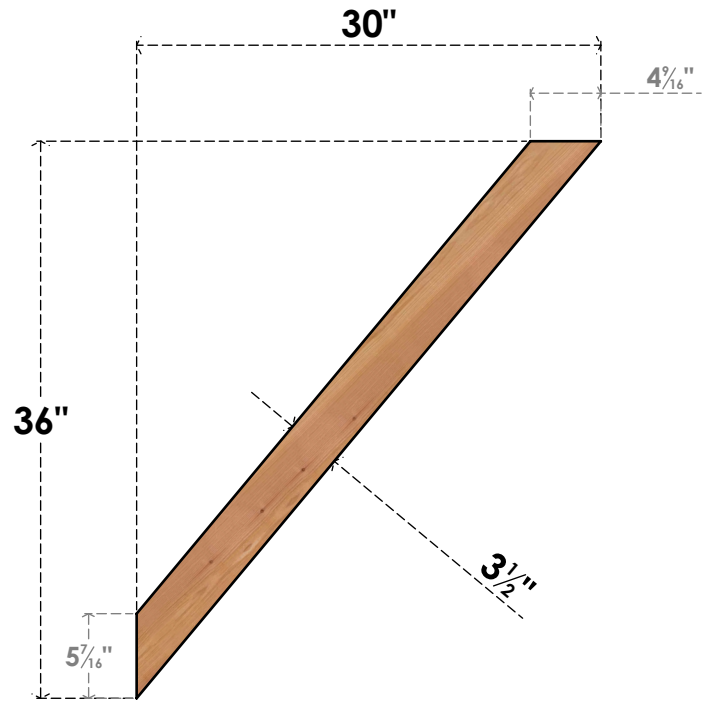

BRC04X30X36TRA00SWR

3 1/2"W X 30"D X 36"H TRADITIONAL SMOOTH BRACE, WESTERN RED CEDAR

SIDE

FRONT

EKENA MILLWORK
 2300 WEST MAIN ST.
 CLARKSVILLE, TX 75426
 TOLL FREE: 866-607-0453
 WWW.EKENAMILLWORK.COM

NOTES